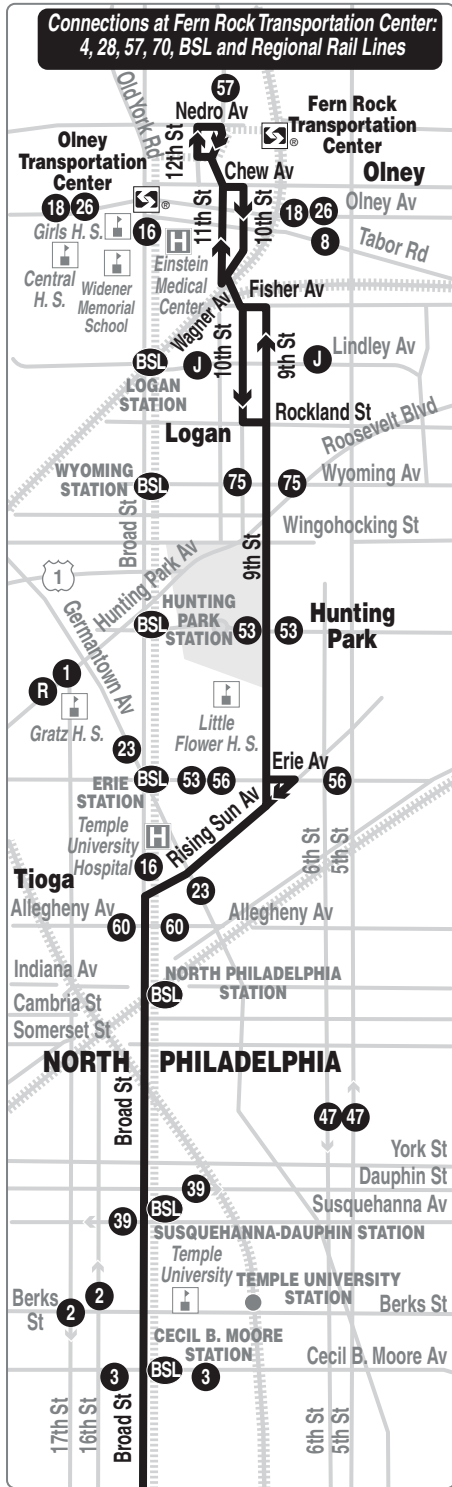

Route 4

A free interchange between Routes 4 and 16 - for same direction travel, is provided for SEPTA Key card users, at any of the shared stops between Broad St & Allegheny Av and 15th & Market Sts

© SEPTA
10/2020