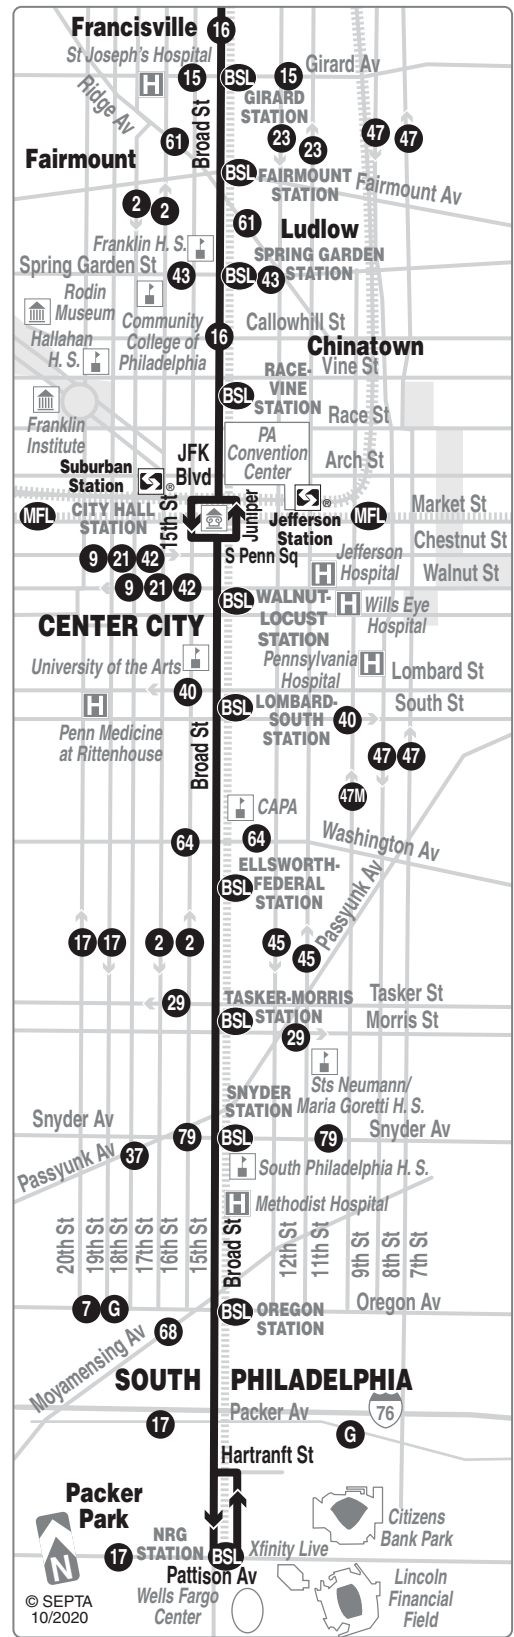

Route 4

A free interchange between Routes 4 and 16 - for same direction travel, is provided for SEPTA Key card users, at any of the shared stops between Broad St & Allegheny Av and 15th & Market Sts

© SEPTA
10/2020