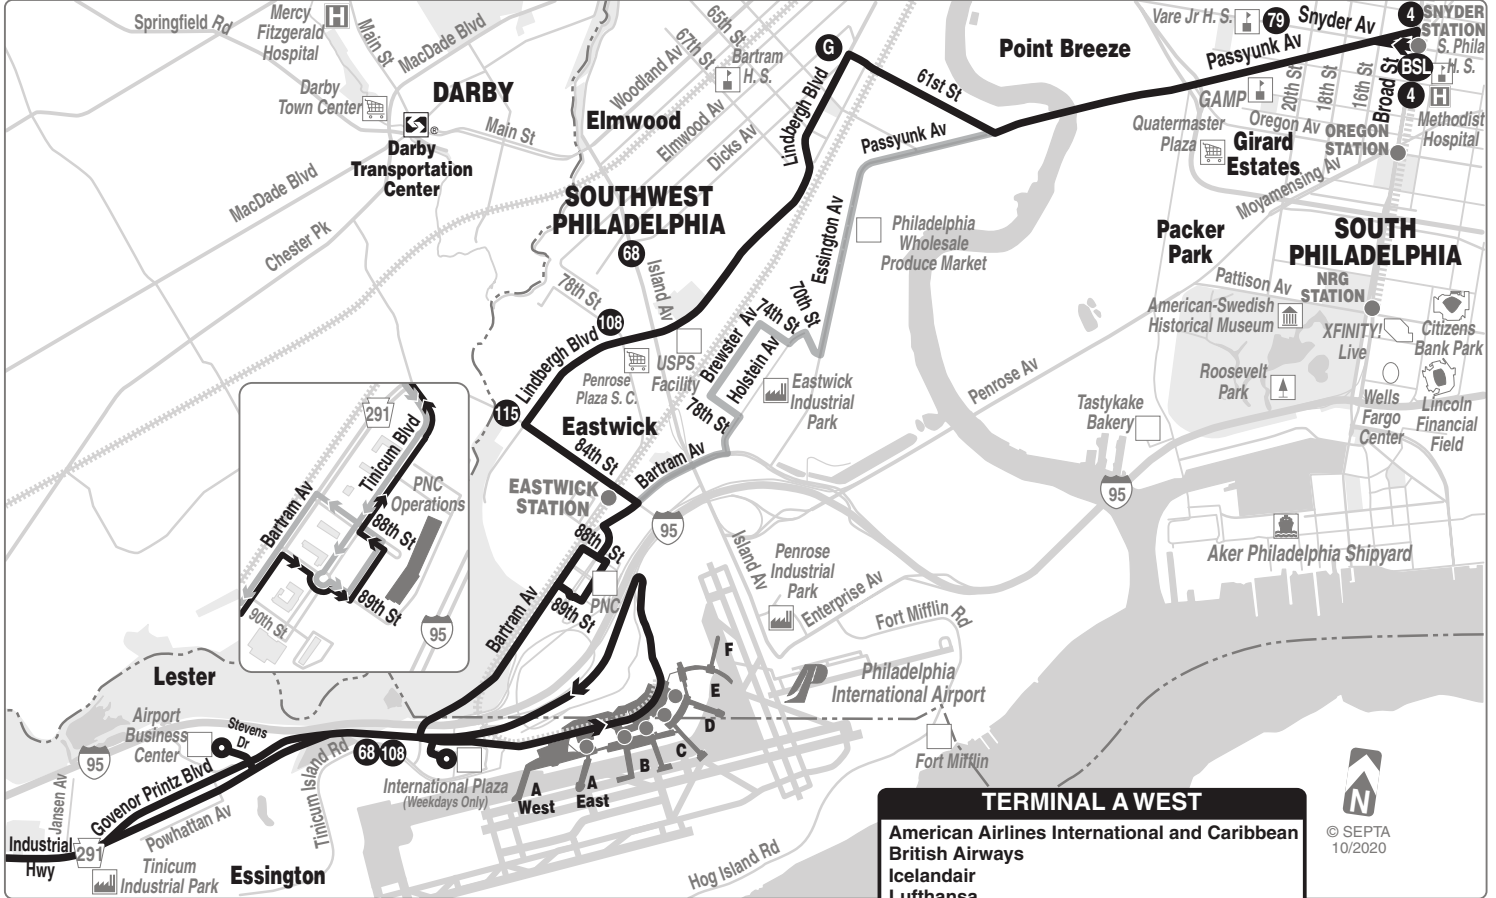

Route 37

© SEPTA
10/2020

Connections at Chester Transportation Center:
37, 109, 113, 114,
117, 118, 119,
Wilmington/Newark Line

TERMINAL A WEST
American Airlines International and Caribbean British Airways Icelandair Lufthansa Qatar Airlines
TERMINAL A EAST
Aer Lingus Airlines American Airlines
TERMINAL B/C
American Airlines The Airport Marriott Hotel
TERMINAL D
Air Canada Alaska Airlines Delta Air Lines/Delta Connection Sun Country Airlines United
TERMINAL E
Frontier Jet Blue Southwest Airlines Spirit Airlines
TERMINAL F
American Eagle