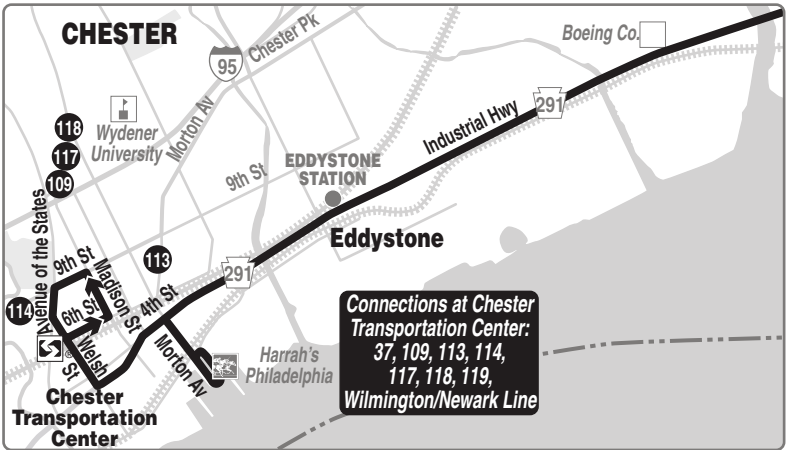

Route 37

© SEPTA
10/2020

Connections at Chester Transportation Center:
37, 109, 113, 114,
117, 118, 119,
Wilmington/Newark Line

TERMINAL A WEST
American Airlines International and Caribbean British Airways Icelandair Lufthansa Qatar Airlines
TERMINAL A EAST
Aer Lingus Airlines American Airlines
TERMINAL B/C
American Airlines The Airport Marriott Hotel
TERMINAL D
Air Canada Alaska Airlines Delta Air Lines/Delta Connection Sun Country Airlines United
TERMINAL E
Frontier Jet Blue Southwest Airlines Spirit Airlines
TERMINAL F
American Eagle