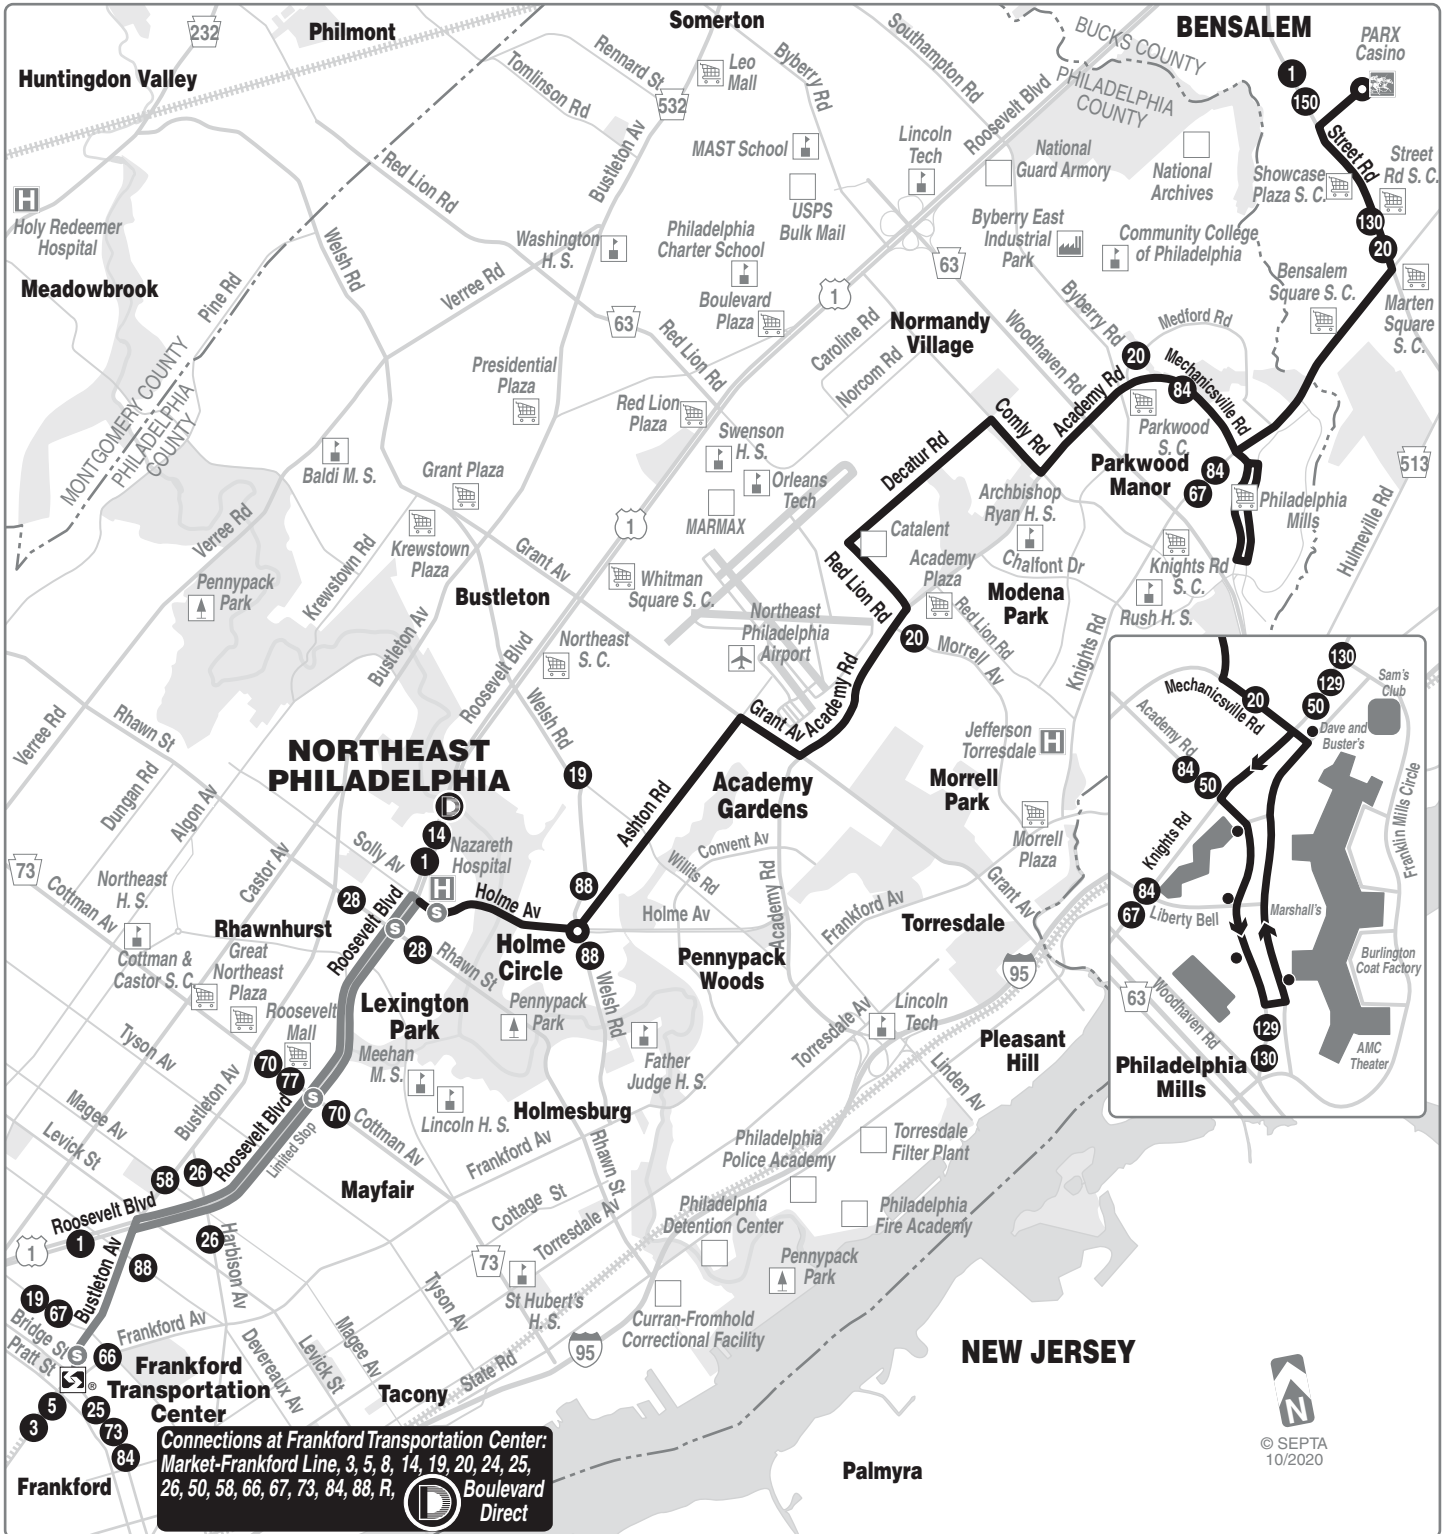

Route 50

Connections at Frankford Transportation Center:
 Market-Frankford Line, 3, 5, 8, 14, 19, 20, 24, 25,
 26, 50, 58, 66, 67, 73, 84, 88, R,  Direct