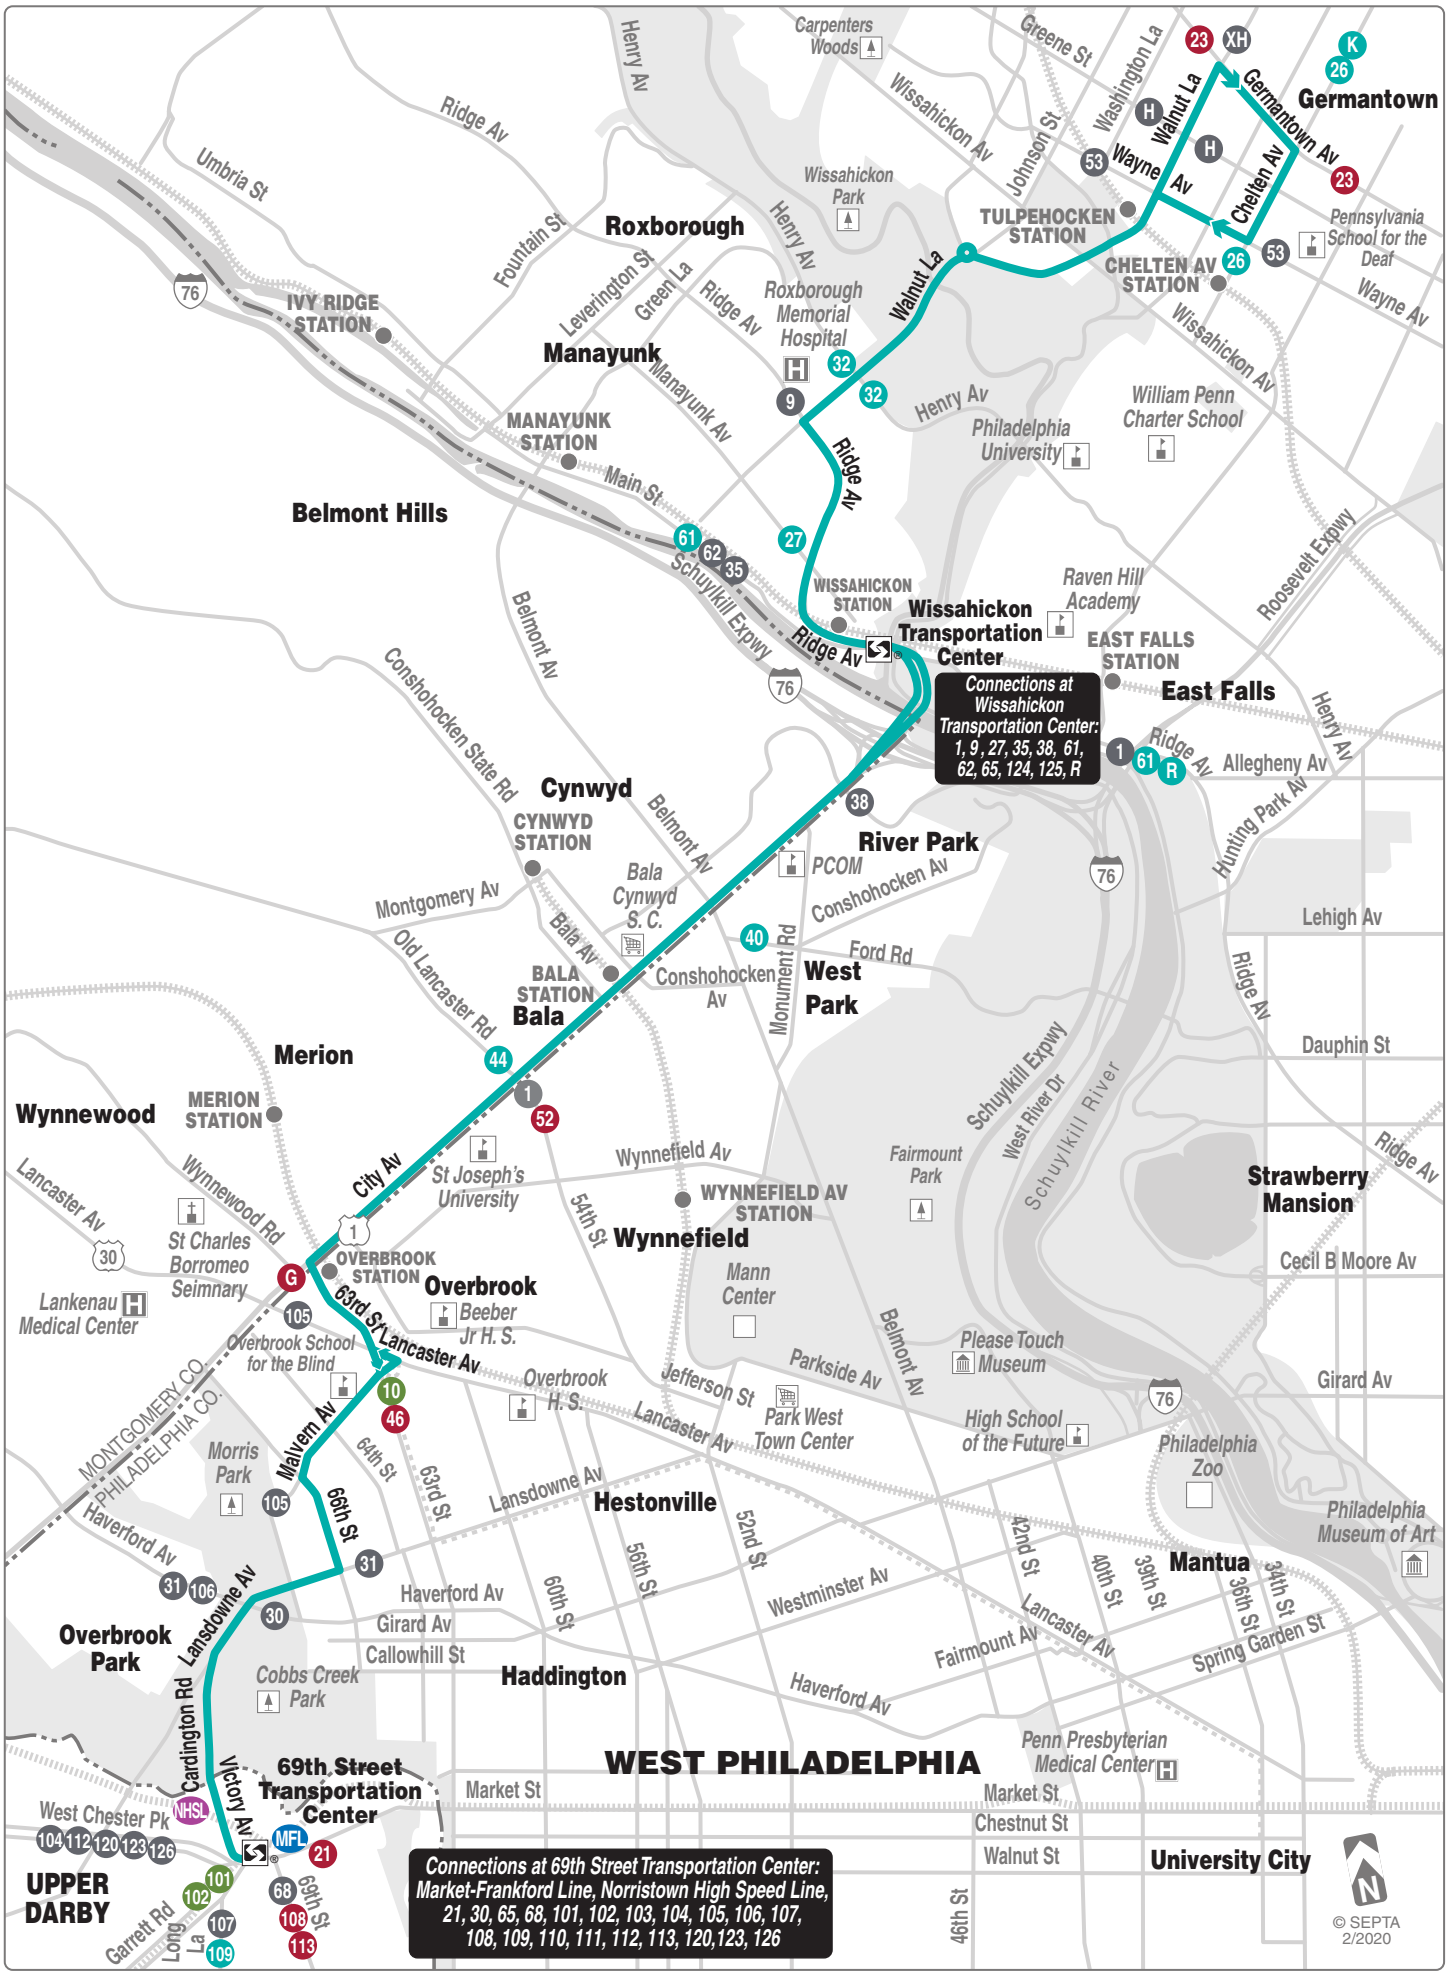

Route 65

Connections at Wissahickon Transportation Center:
 1, 9, 27, 35, 38, 61, 62, 65, 124, 125, R

Connections at 69th Street Transportation Center:
 Market-Frankford Line, Norristown High Speed Line,
 21, 30, 65, 68, 101, 102, 103, 104, 105, 106, 107,
 108, 109, 110, 111, 112, 113, 120, 123, 126