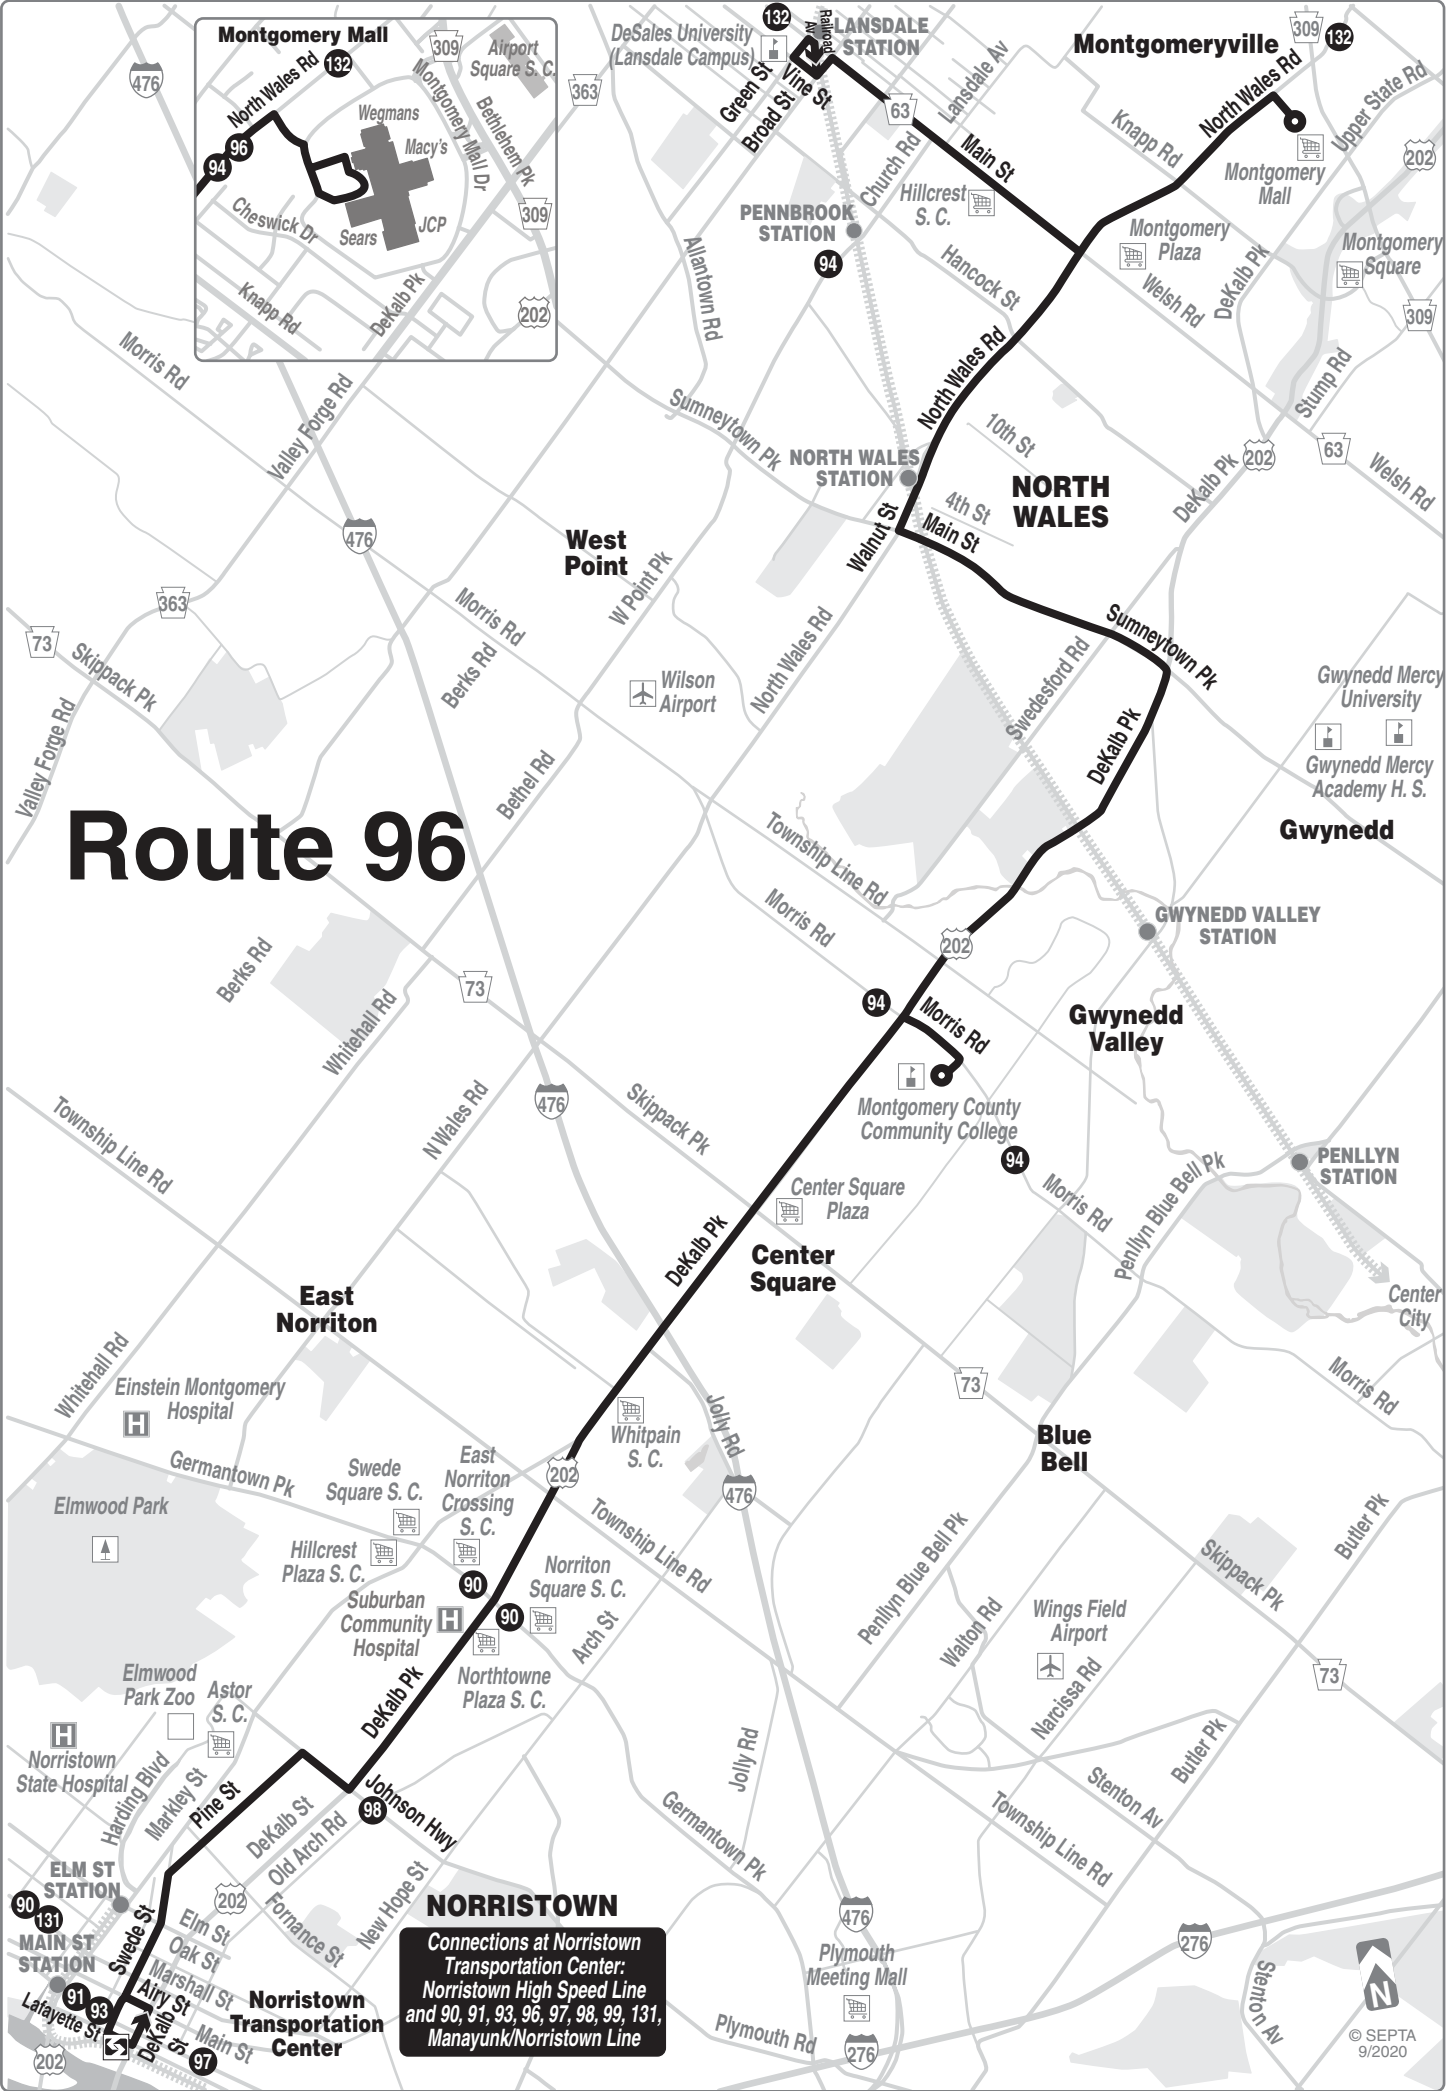

Route 96

Connections at Norristown Transportation Center:
 Norristown High Speed Line and 90, 91, 93, 96, 97, 98, 99, 131, Manayunk/Norristown Line