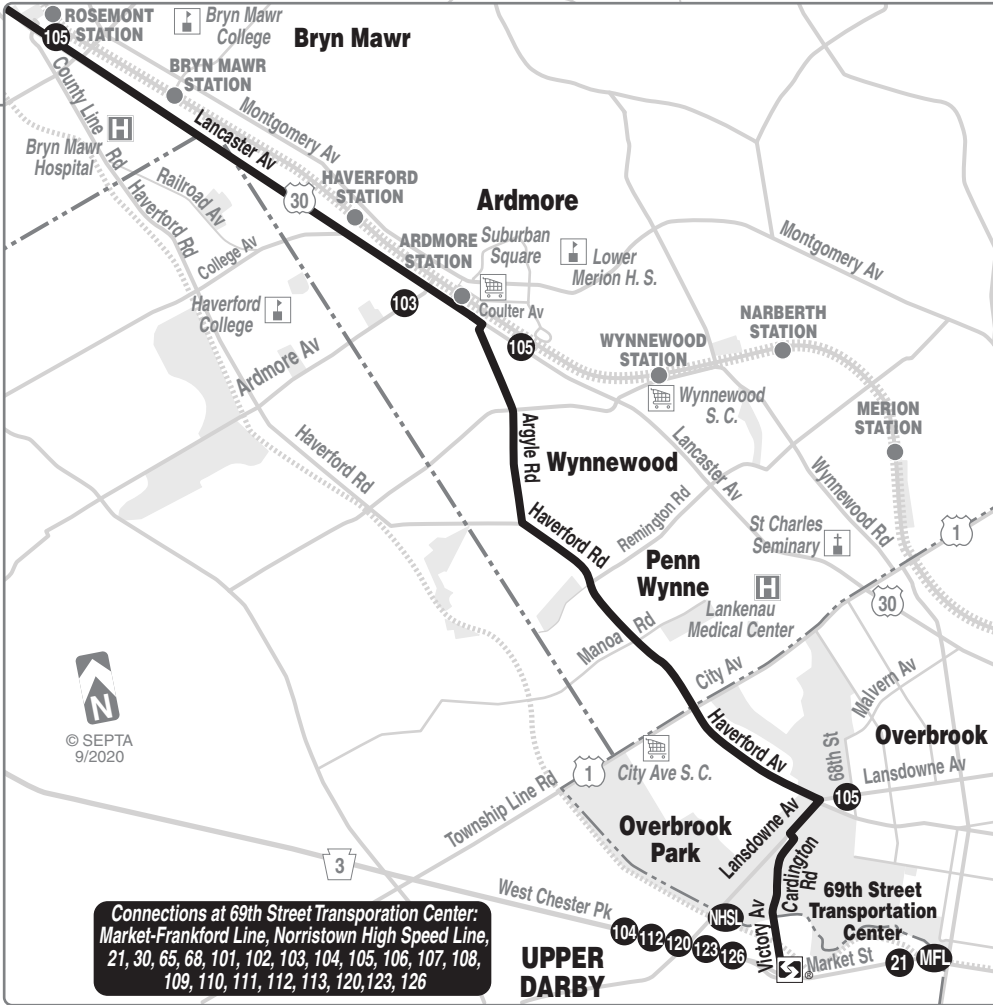

# Route 106

**Connections at 69th Street Transportation Center:**  
 Market-Frankford Line, Norristown High Speed Line,  
 21, 30, 65, 68, 101, 102, 103, 104, 105, 106, 107, 108,  
 109, 110, 111, 112, 113, 120, 123, 126

**UPPER DARBY**

104 112 120 123 126  
 NHSL  
 21 MFL