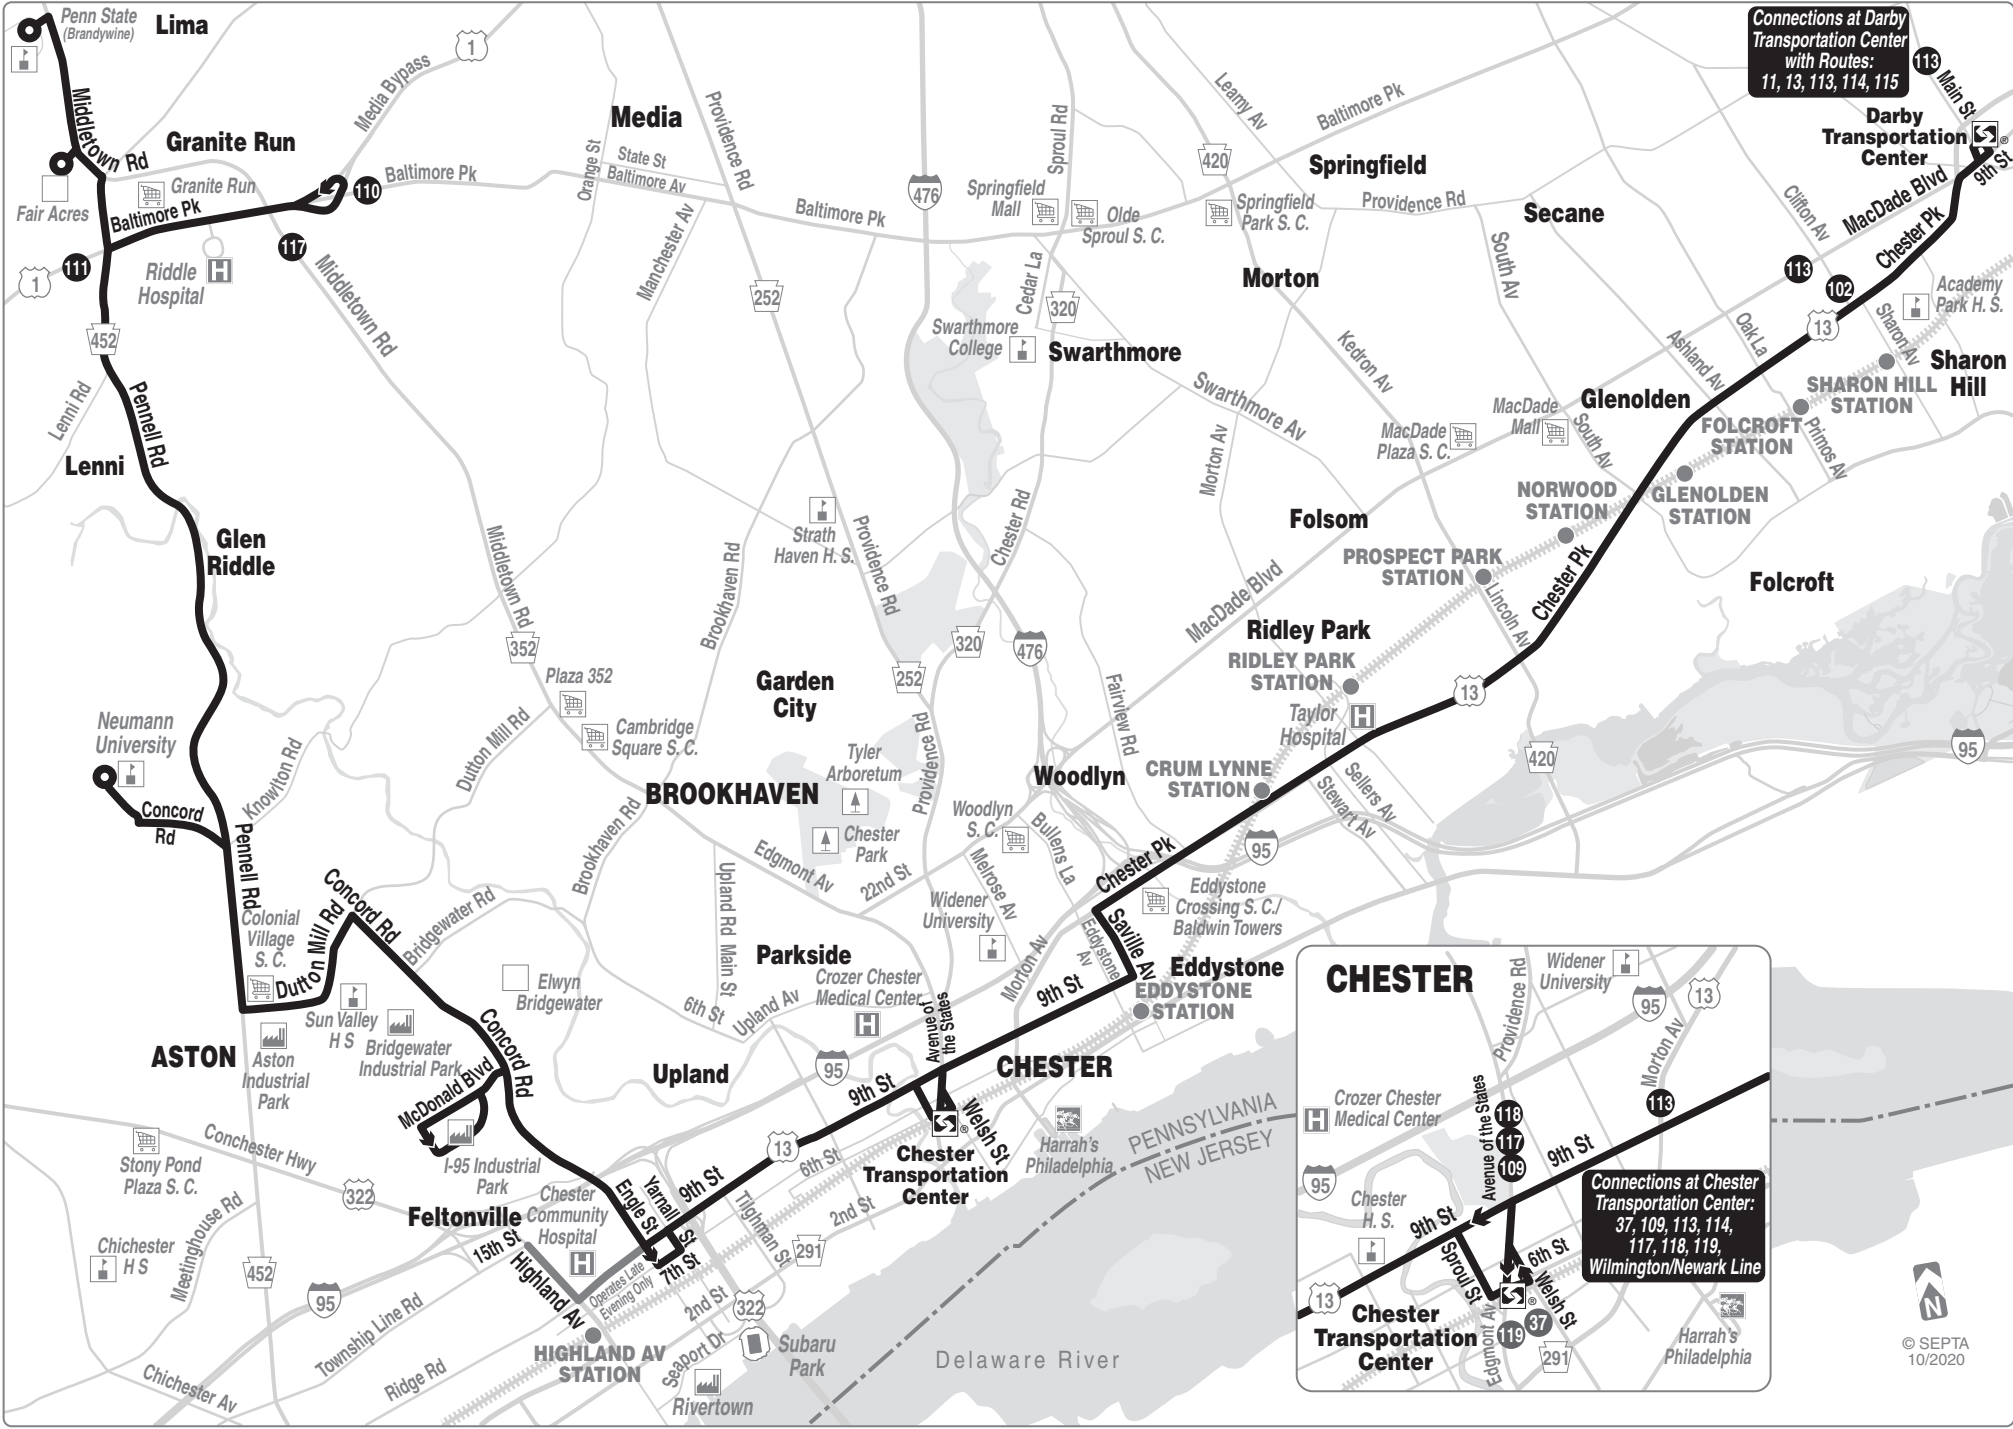

Route 114

Connections at Darby Transportation Center with Routes:
11, 13, 113, 114, 115

CHESTER

Connections at Chester Transportation Center:
37, 109, 113, 114, 117, 118, 119, Wilmington/Newark Line