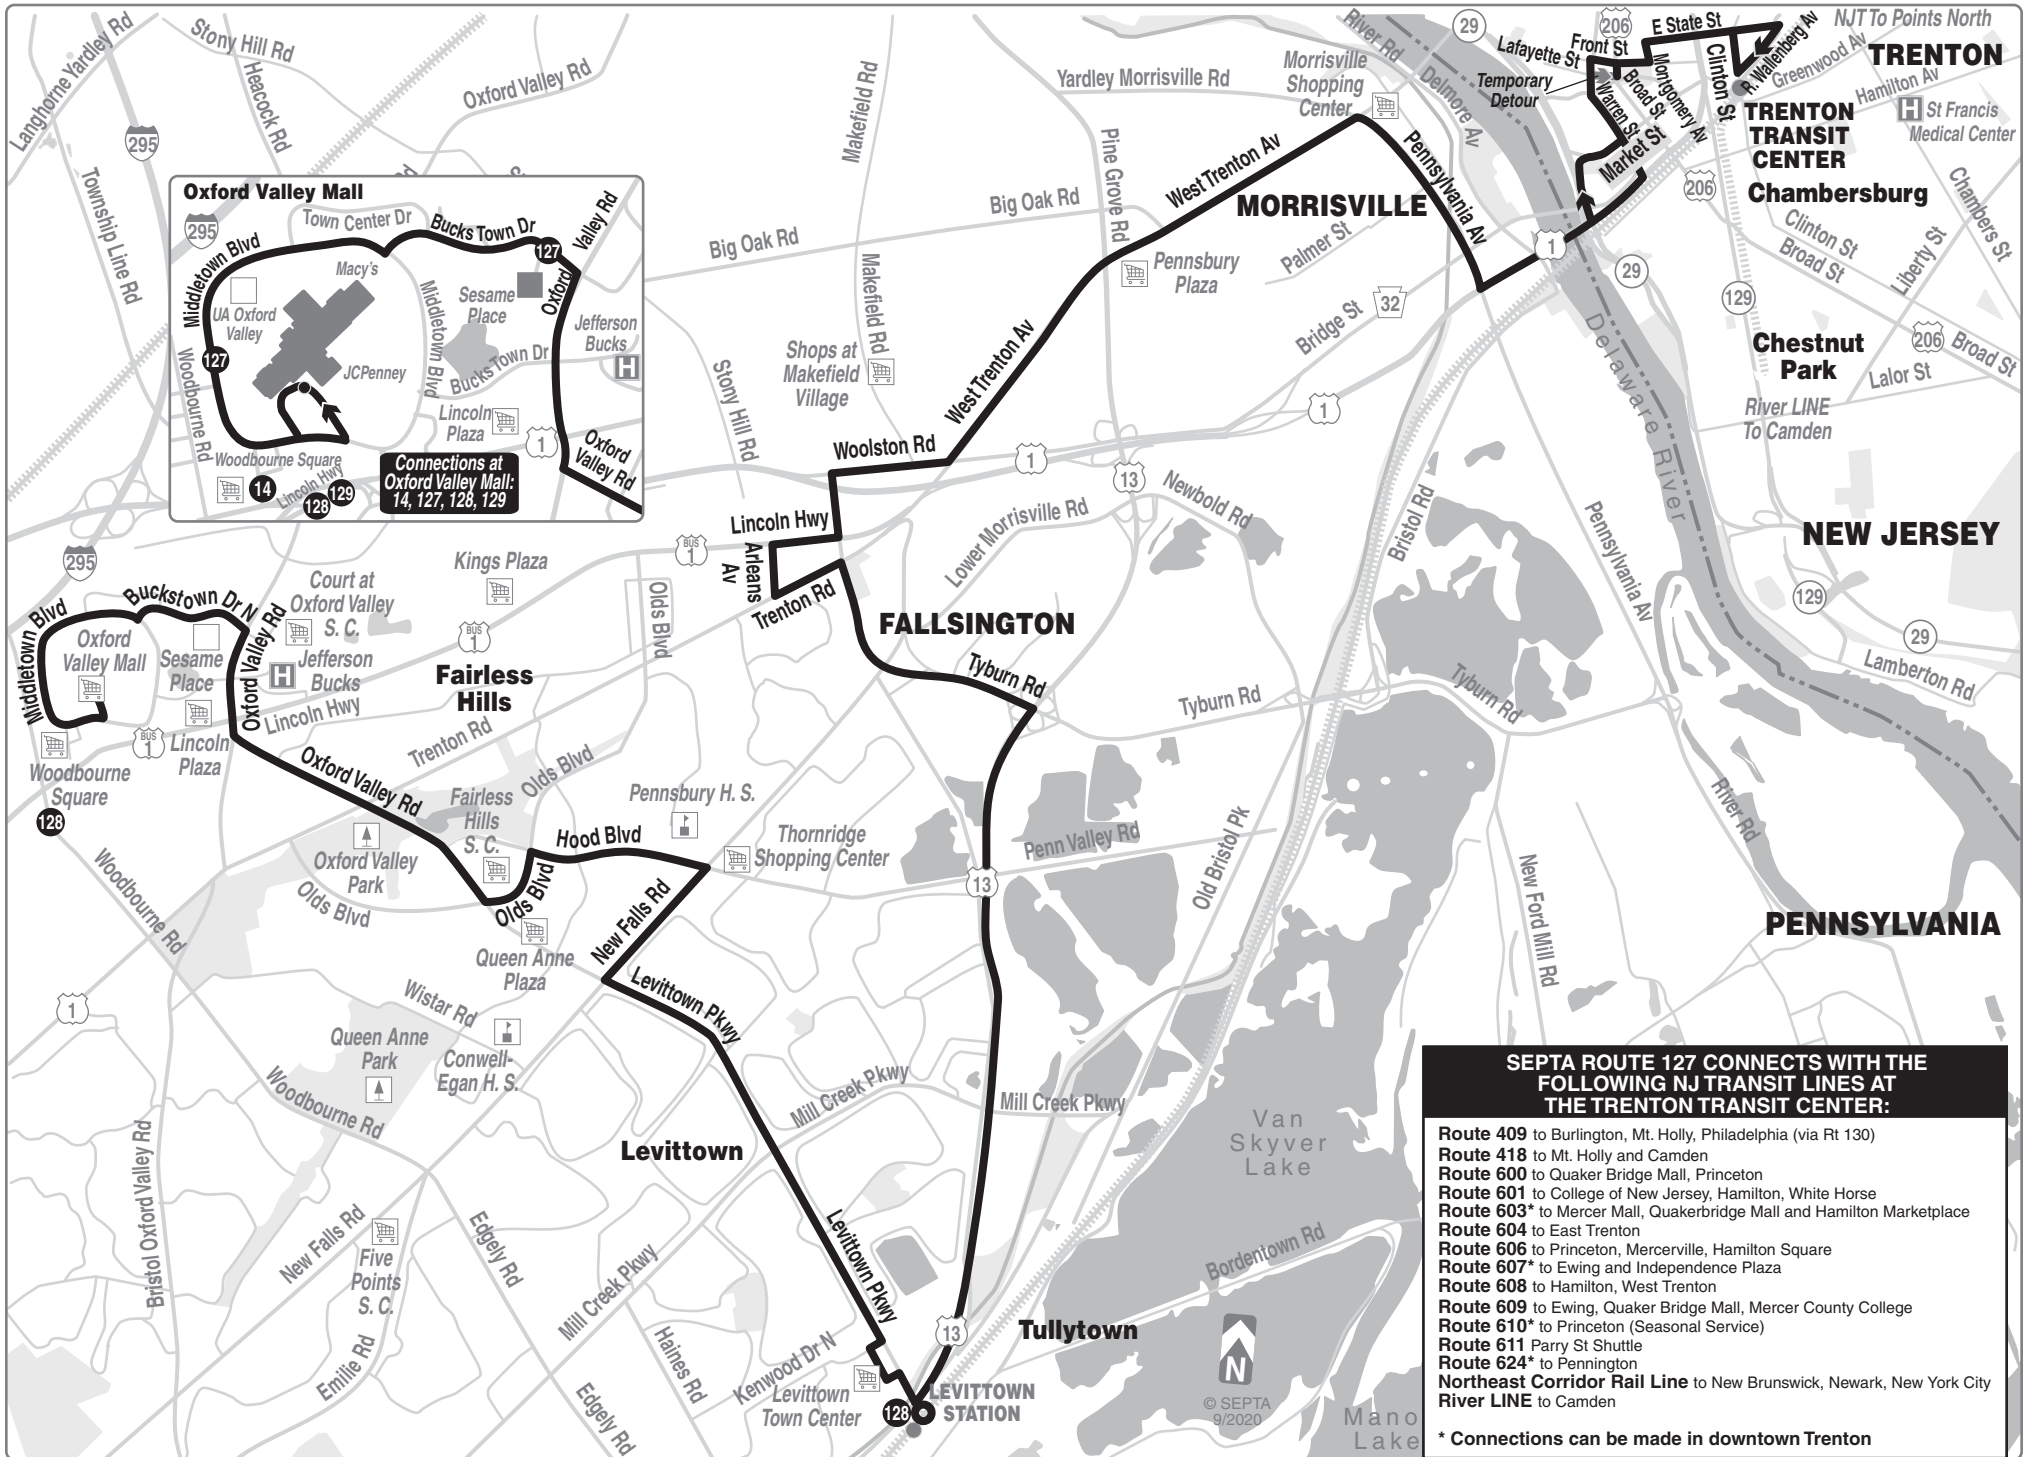

Route 127

SEPTA ROUTE 127 CONNECTS WITH THE FOLLOWING NJ TRANSIT LINES AT THE TRENTON TRANSIT CENTER:

- Route 409 to Burlington, Mt. Holly, Philadelphia (via Rt 130)
- Route 418 to Mt. Holly and Camden
- Route 600 to Quaker Bridge Mall, Princeton
- Route 601 to College of New Jersey, Hamilton, White Horse
- Route 603* to Mercer Mall, Quakerbridge Mall and Hamilton Marketplace
- Route 604 to East Trenton
- Route 606 to Princeton, Mercerville, Hamilton Square
- Route 607* to Ewing and Independence Plaza
- Route 608 to Hamilton, West Trenton
- Route 609 to Ewing, Quaker Bridge Mall, Mercer County College
- Route 610* to Princeton (Seasonal Service)
- Route 611 Parry St Shuttle
- Route 624* to Pennington
- Northeast Corridor Rail Line to New Brunswick, Newark, New York City
- River LINE to Camden

* Connections can be made in downtown Trenton