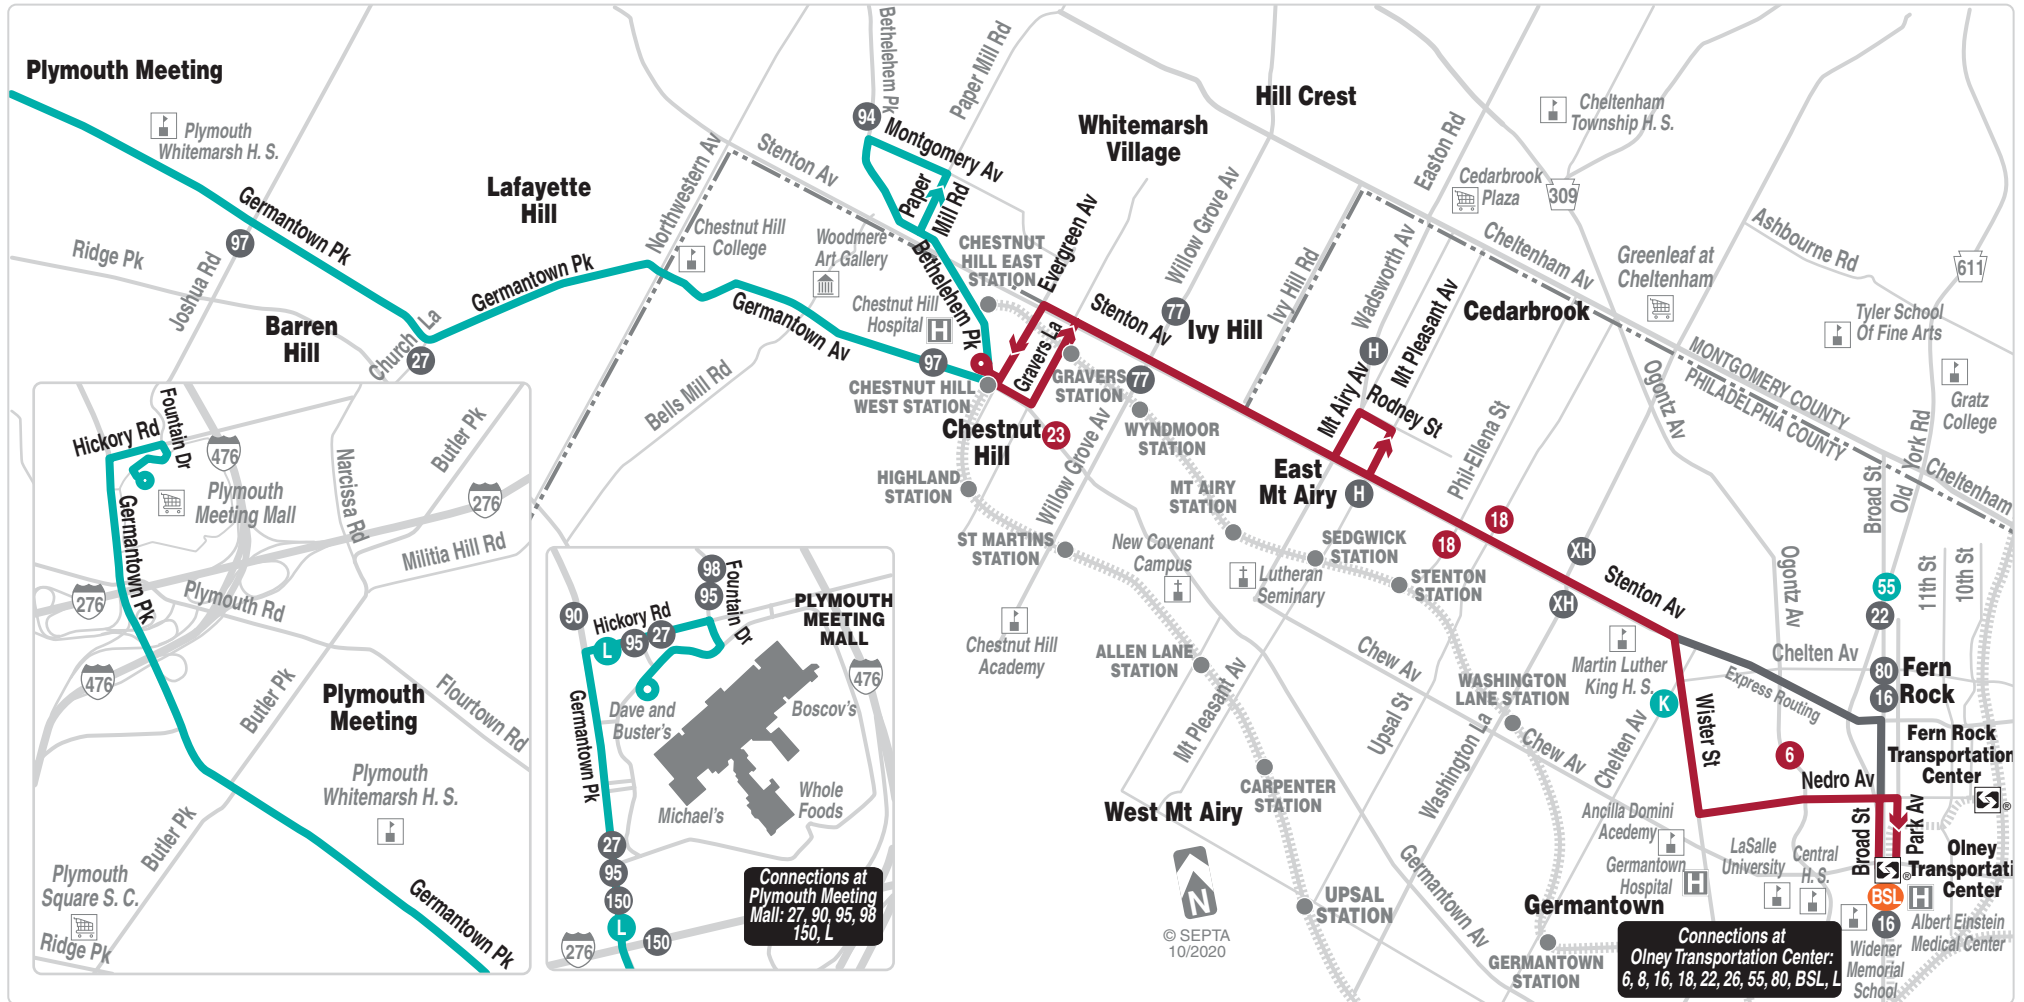

Route L

Plymouth Meeting

Lafayette Hill

Barren Hill

Whitemarsh Village

Hill Crest

Cedarbrook

Fern Rock

Germantown

Olney Transportation Center

Connections at Plymouth Meeting Mall:
27, 90, 95, 98, 150, L

Connections at Olney Transportation Center:
6, 8, 16, 18, 22, 26, 55, 80, BSL, L

© SEPTA 10/2020