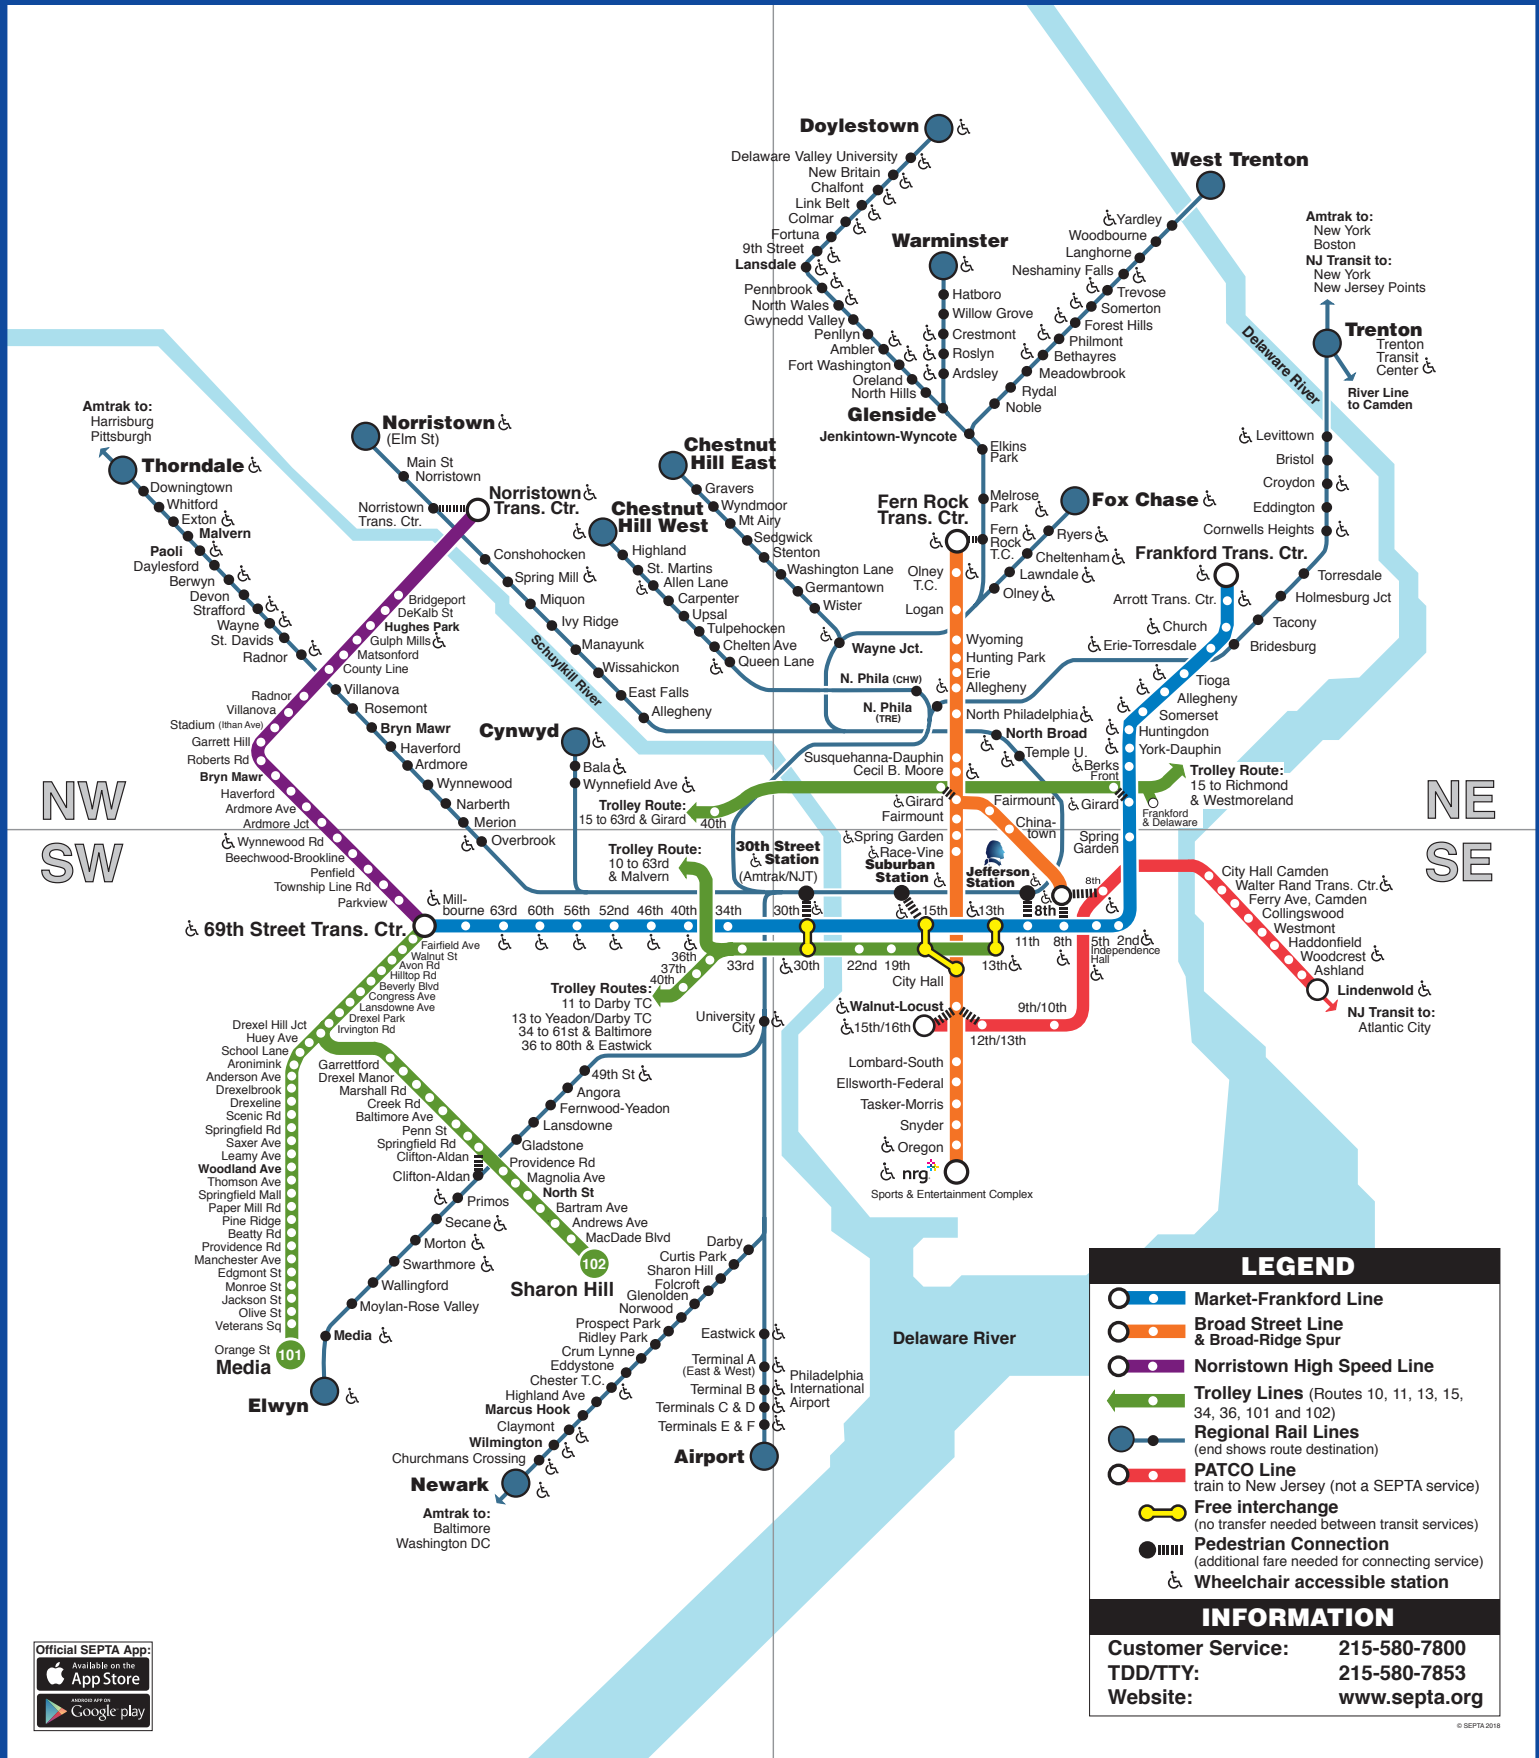

# SEPTA Regional Rail & Rail Transit

### LEGEND

- Market-Frankford Line
- Broad Street Line & Broad-Ridge Spur
- Norristown High Speed Line
- Trolley Lines (Routes 10, 11, 13, 15, 34, 36, 101 and 102)
- Regional Rail Lines (end shows route destination)
- PATCO Line (train to New Jersey (not a SEPTA service))
- Free interchange (no transfer needed between transit services)
- Pedestrian Connection (additional fare needed for connecting service)
- Wheelchair accessible station