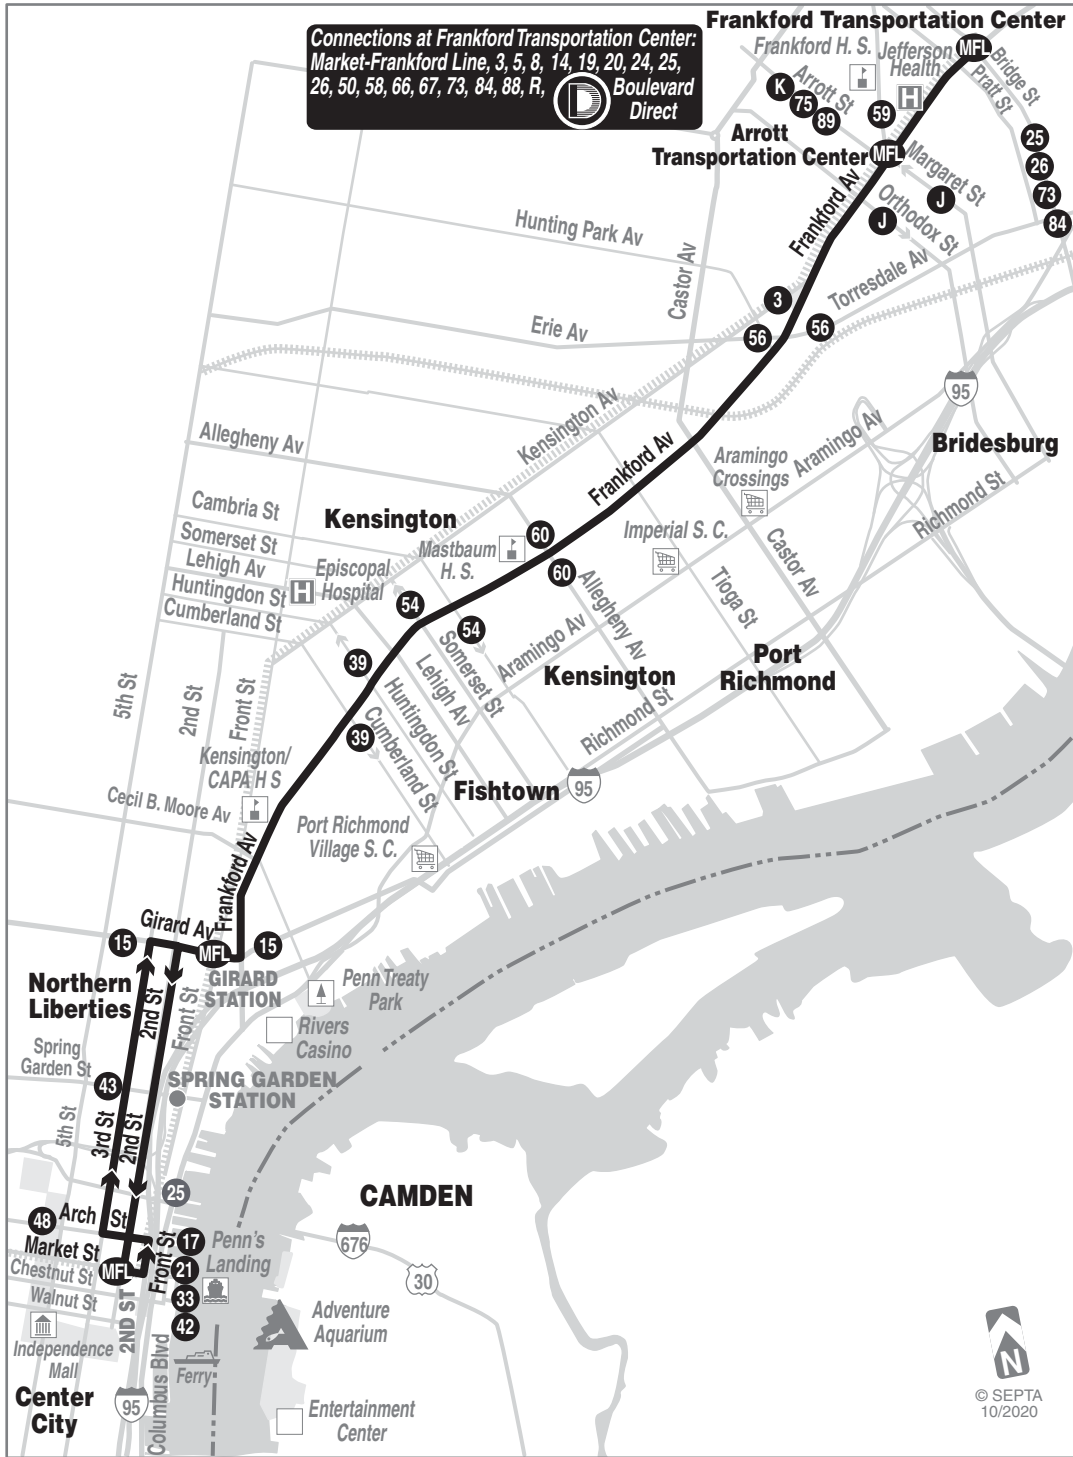

Connections at Frankford Transportation Center:
 Market-Frankford Line, 3, 5, 8, 14, 19, 20, 24, 25,
 26, 50, 58, 66, 67, 73, 84, 88, R,
 **Boulevard Direct**

Weekdays					
To Front-Market					
Frankford Transportation Center	Frankford and Torresdale Avs	Frankford and Lehigh Avs	Front St and Girard Av	Front and Market Sts (Penn's Landing)	
AM SERVICE					
5:02	5:09	5:18	5:24	5:31	
5:22	5:29	5:38	5:44	5:51	
5:37	5:44	5:53	5:59	6:06	
5:50	5:57	6:08	6:15	6:23	
6:04	6:12	6:23	6:30	6:38	
6:19	6:27	6:38	6:45	6:53	
6:34	6:42	6:53	7:00	7:09	
6:46	6:54	7:07	7:15	7:24	
6:59	7:08	7:21	7:29	7:38	
7:13	7:22	7:35	7:43	7:52	
7:27	7:36	7:49	7:57	8:06	
7:41	7:50	8:03	8:11	8:21	
8:01	8:10	8:23	8:31	8:41	
8:21	8:30	8:43	8:51	9:01	
8:42	8:51	9:03	9:11	9:20	
9:02	9:11	9:23	9:31	9:40	
9:22	9:31	9:43	9:51	10:00	
9:44	9:53	10:05	10:13	10:22	
10:08	10:17	10:29	10:37	10:46	
10:33	10:42	10:54	11:02	11:11	
10:58	11:07	11:19	11:27	11:36	
11:23	11:32	11:44	11:52	12:01	
11:48	11:57	12:09	12:17	12:26	
PM SERVICE					
12:13	12:22	12:34	12:42	12:51	
12:38	12:47	12:59	1:07	1:16	
1:03	1:12	1:24	1:32	1:41	
1:27	1:36	1:48	1:56	2:05	
1:42	1:51	2:03	2:11	2:21	
1:57	2:06	2:18	2:26	2:36	
2:12	2:21	2:33	2:41	2:51	
2:27	2:36	2:48	2:56	3:06	
2:42	2:51	3:03	3:11	3:21	
2:57	3:06	3:18	3:26	3:36	
3:12	3:21	3:33	3:41	3:51	
3:27	3:36	3:48	3:56	4:06	
3:42	3:51	4:03	4:11	4:21	
3:57	4:06	4:18	4:26	4:36	
4:12	4:21	4:33	4:41	4:51	
4:27	4:36	4:48	4:56	5:06	
4:42	4:51	5:03	5:11	5:22	
4:57	5:06	5:18	5:26	5:37	
5:12	5:21	5:33	5:41	5:52	
5:32	5:41	5:53	6:01	6:11	
5:54	6:02	6:13	6:20	6:30	
6:14	6:22	6:33	6:40	6:50	
6:37	6:45	6:56	7:03	7:12	
7:03	7:11	7:21	7:28	7:37	
7:30	7:38	7:48	7:55	8:04	
8:00	8:08	8:18	8:25	8:33	
8:30	8:38	8:48	8:55	9:03	
9:06	9:13	9:23	9:29	9:37	
9:50	9:57	10:07	10:13	10:21	
10:34	10:41	10:51	10:57	11:05	
11:20	11:27	11:36	11:42	11:50	
AFTER MIDNIGHT SERVICE					
12:20	12:26	12:34	12:39	12:46	
1:22	1:28	1:36	1:41	1:48	