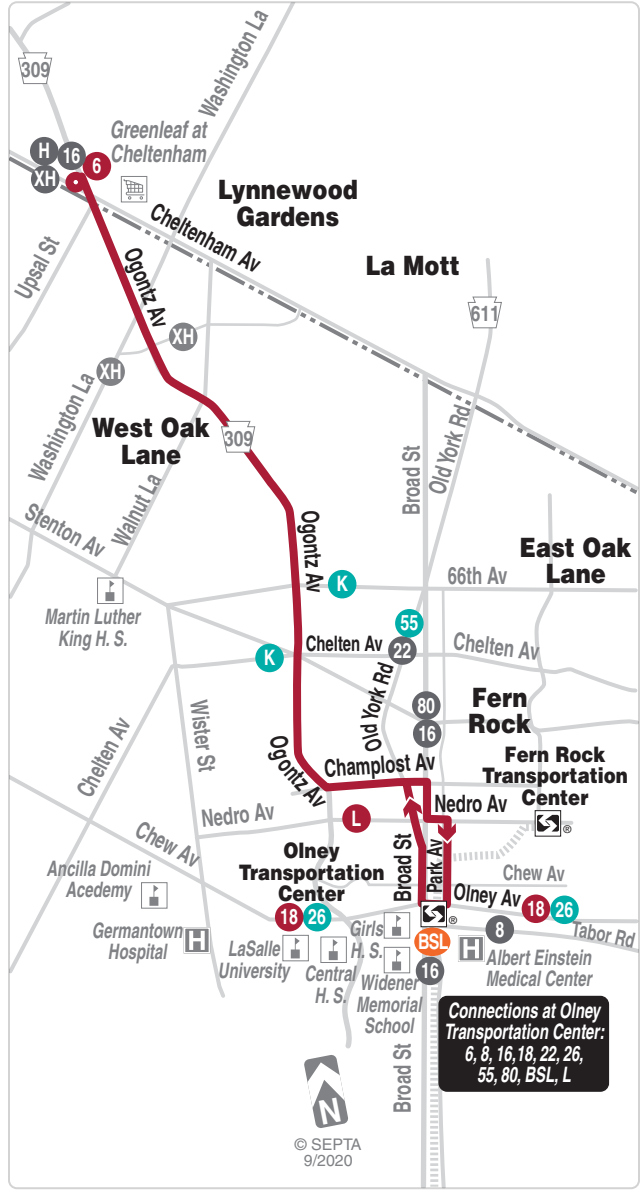

November 15, 2020

6

Cheltenham-Ogontz to Olney Transportation Center

**Serving
West Oak Lane**

This Route Runs Weekdays

- | | |
|-----------|---|
| 15 | Every 15 Minutes
or less |
| 15 | 15 Hours / Day
6:00 A.M. – 9:00 P.M. |
| 5 | 5 Days / Week
Monday – Friday |
-

Connections at Olney Transportation Center:
 6, 8, 16, 18, 22, 26,
 55, 80, BSL, L

**WEEKDAY
SERVICE
FREQUENCY**

— 6:00AM
every
12
minutes or less

— 7:00AM
every
7
minutes or less

— 9:00AM
every
12
minutes or less

AFTER MIDNIGHT SERVICE		
12:10	12:18	12:25
12:35	12:43	12:50
1:00	1:08	1:13
1:30	1:38	1:45
1:56	2:04	2:10

Sundays
To Cheltenham-Ogontz

Olney Transportation Center	Ogontz and Cheltenham Aves	Cheltenham and Ogontz Aves Loop
-----------------------------	----------------------------	---------------------------------

Sundays
To Olney Transportation Center

Cheltenham and Ogontz Aves Loop	Ogontz and Cheltenham Aves	Olney Transportation Center
---------------------------------	----------------------------	-----------------------------