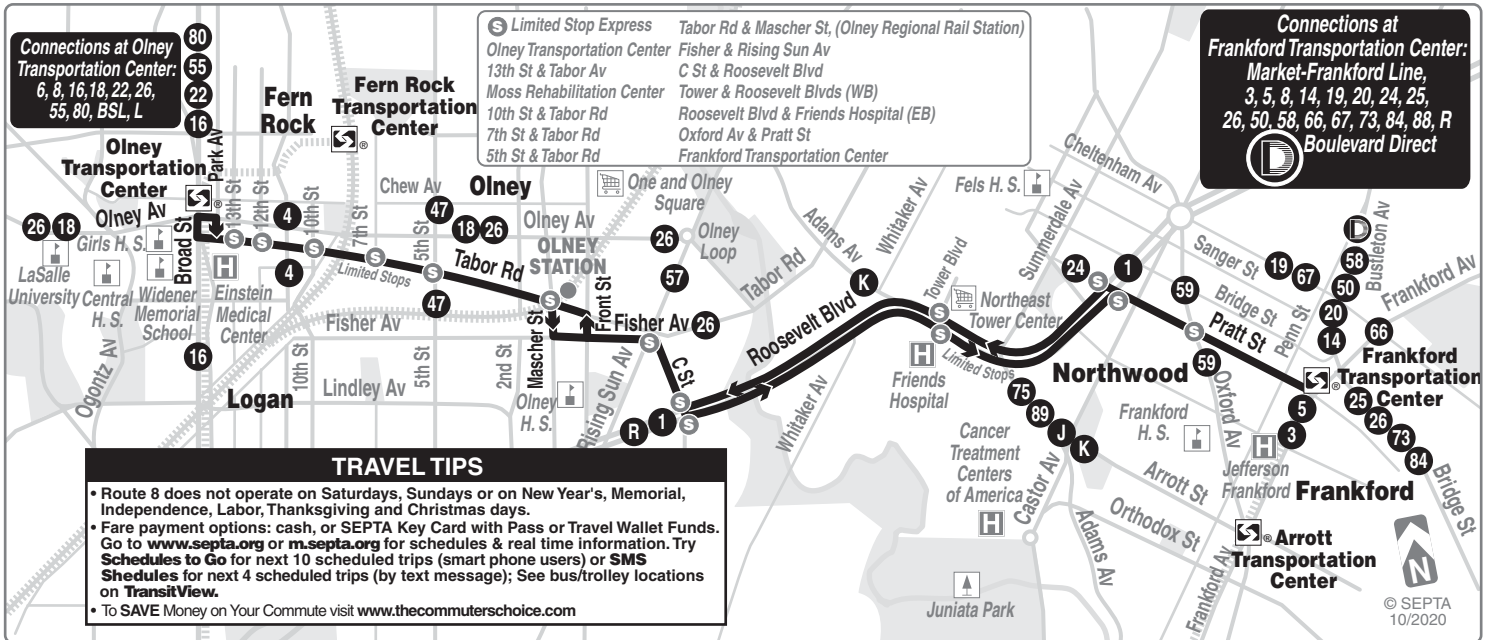

November 16, 2020

8

**Olney
Transportation Center
to Frankford
Transportation Center**

**Serving
Olney**

FOR MORE INFORMATION:

Customer Service: 215-580-7800

TDD/TTY: 215-580-7853

www.septa.org

Weekdays
To Olney
Transportation Center

Frankford Transportation Center	Tower and Roosevelt Blvds	Fisher and Rising Sun Aves	5th St and Tabor Rd	Olney Transportation Center
--	----------------------------------	-----------------------------------	----------------------------	------------------------------------

Weekdays
To Frankford
Transportation Center

Olney Transportation Center	5th St and Tabor Rd	Fisher and Rising Sun Aves	Roosevelt Blvd and Friends Hospital	Frankford Transportation Center
------------------------------------	----------------------------	-----------------------------------	--	--

Buses leave Ogontz & Olney Aves 3:42 & 3:44 PM to Frankford Transportation Center, operating ONLY when school is in session. Bus leaves Broad St S. of Olney Av 3:44 PM to Frankford Transportation Center, operating ONLY when school is in session.