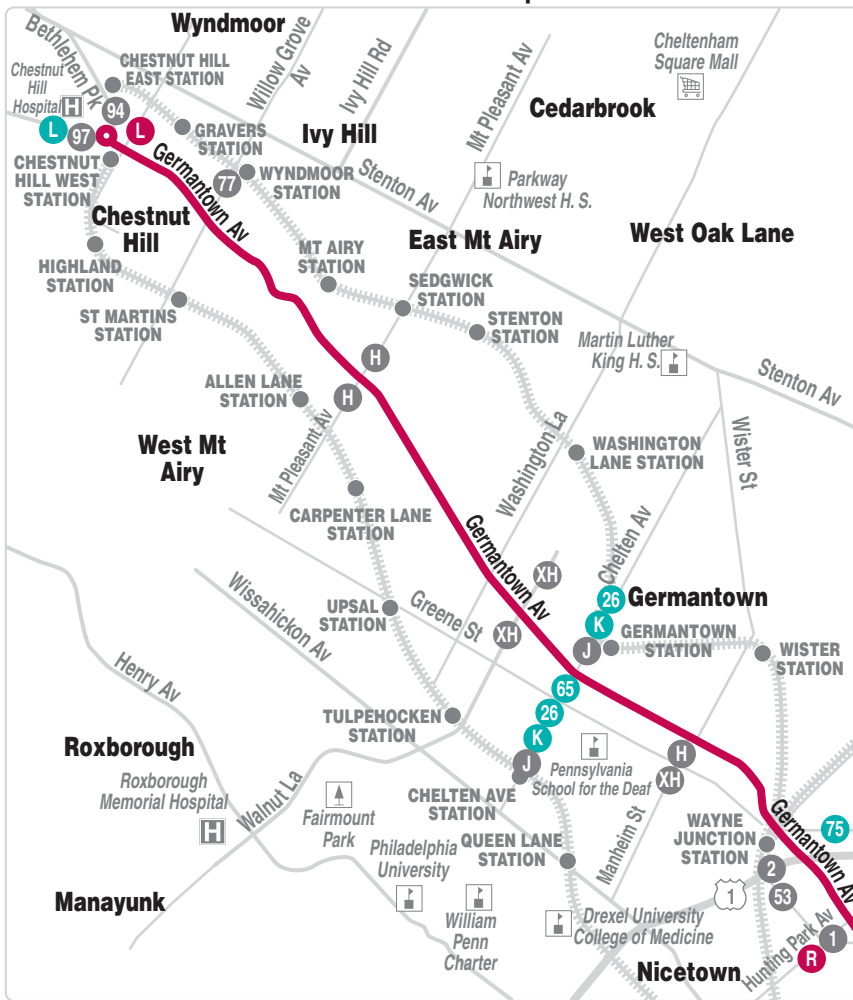

November 15, 2020

23

**Center City
to Chestnut Hill**

**Serving
North
Philadelphia
and Chinatown**

This Route Runs Weekdays

15 | Every 15 Minutes
or less

15 | 15 Hours / Day
6:00 A.M. – 9:00 P.M.

5 | 5 Days / Week
Monday – Friday

Please consult the separate Route 45 timetable for service south of Market St.

A free interchange between Routes 23 and 45 - for same direction travel, is provided for SEPTA Key card users, at any of the shared stops between Walnut St and Callowhill St

TRAVEL TIPS

- Sunday schedule will be operated on New Year's, Memorial, Independence, Labor, Thanksgiving, and Christmas days.
- Fare payment options: cash, or Septa Key Card with Pass or Travel Wallet Funds. Go to www.septa.org or m.septa.org for schedules & real time information. Try **Schedules to Go** for next 10 scheduled trips (smart phone users) or **SMS Schedules** for next 4 scheduled trips (by text message); See bus/trolley locations on **TransitView**.
- To **SAVE** Money on Your Commute visit www.thecommuterschoice.com