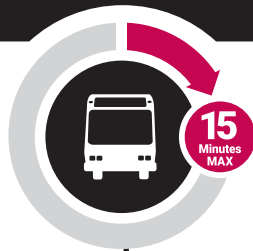

November 15, 2020

23

**Center City
to Chestnut Hill**

**Serving
North
Philadelphia
and Chinatown**

This Route Runs Weekdays

---

15 | Every 15 Minutes
or less

---

15 | 15 Hours / Day
6:00 A.M. – 9:00 P.M.

---

5 | 5 Days / Week
Monday – Friday