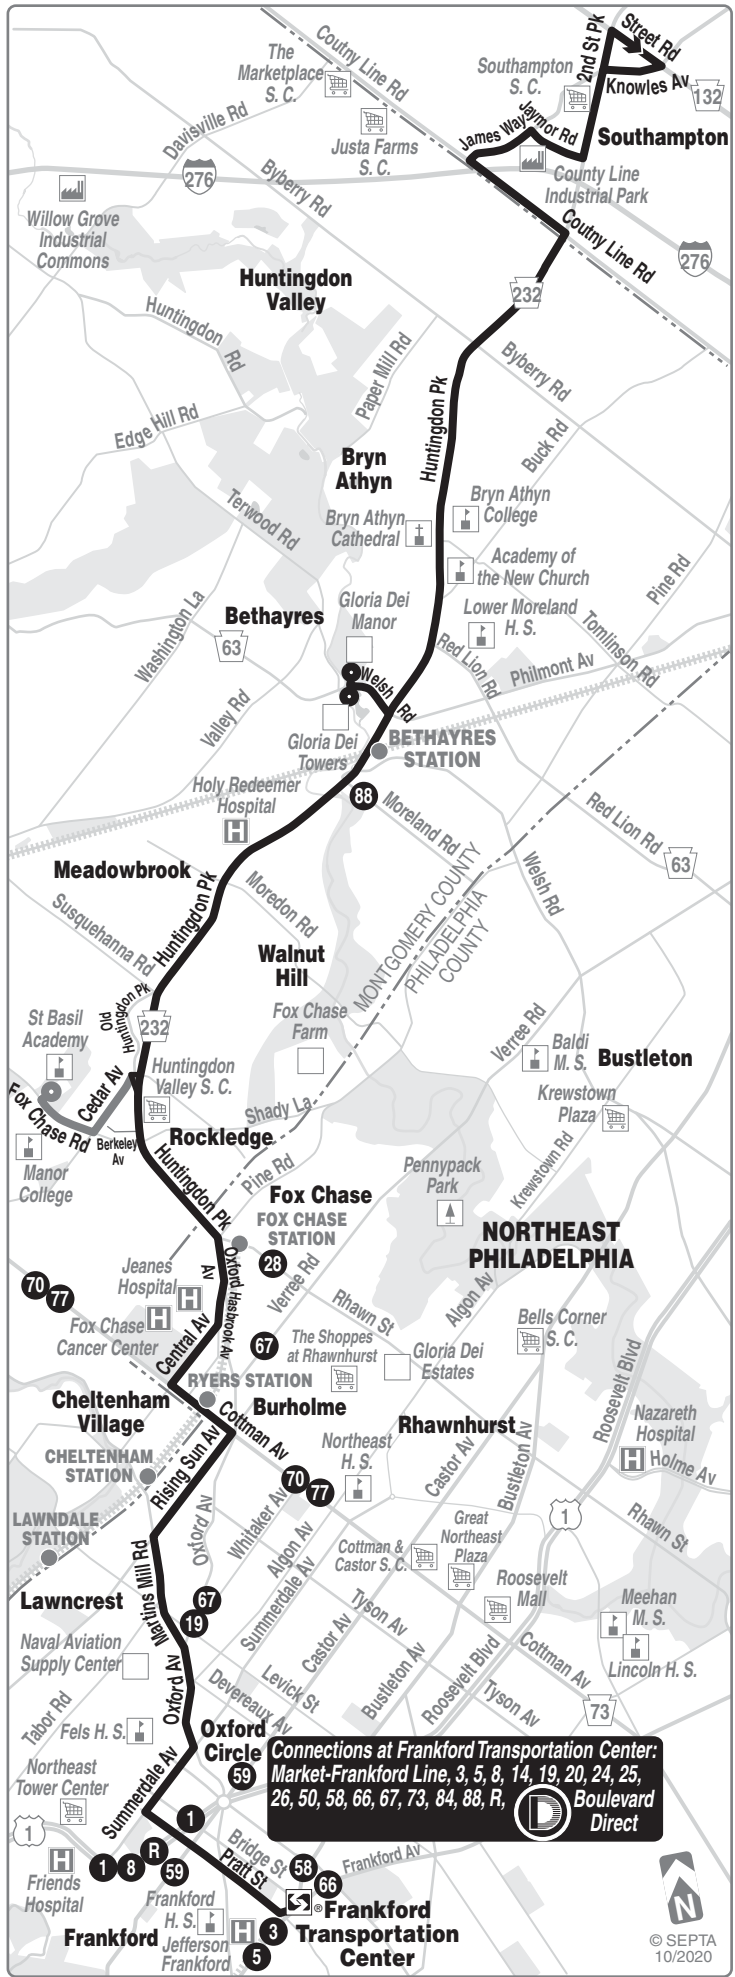

November 15, 2020

24

**Southampton
and Rockledge
to Frankford
Transporation
Center**

**Serving
Fox Chase
and Bethayres**

FOR MORE INFORMATION:
Customer Service: 215-580-7800
TDD/TTY: 215-580-7853
www.septa.org

Subject To Change

TRAVEL TIPS

- Sunday schedule will be operated on New Year's, Memorial, Independence, Labor, Thanksgiving, and Christmas days.
- Fare payment options: cash, or SEPTA Key Card with Pass or Travel Wallet Funds. Go to www.septa.org or m.septa.org for schedules & real time information. Try **Schedules to Go** for next 10 scheduled trips (smart phone users) or **SMS Schedules** for next 4 scheduled trips (by text message); See bus/trolley locations on **TransitView**.
- To **SAVE** Money on Your Commute visit www.thecommuterschoice.com