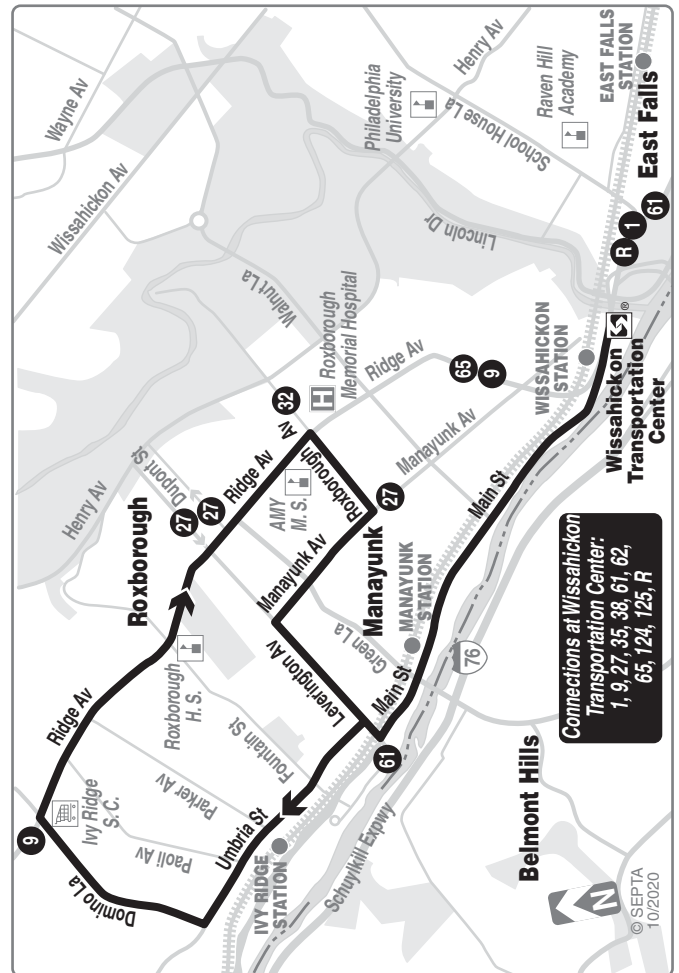

November 15, 2020

35

**Manayunk
Roxborough
Loop**

Serving Wissahickon
Transportation Center

Weekdays			
Manayunk Roxborough Loop			
Ridge Av and Domino La (Roxborough)	Ridge and Roxborough Aves (Manayunk)	Wissahickon Transportation Center	Ridge Av and Domino La (Roxborough)
AM SERVICE			
---	---	6:09	6:23
6:32	6:40	6:54	7:08
7:17	7:25	7:39	7:53
8:02	8:10	8:24	8:38
8:47	8:55	9:09	9:23
9:32	9:40	9:54	10:08
10:32	10:40	10:54	11:08
11:17	11:25	11:39	11:53
PM SERVICE			
12:02	12:10	12:24	12:38
12:47	12:55	1:09	1:23
1:32	1:40	1:54	2:08
2:17	2:25	2:39	2:53
3:02	3:10	3:24	3:38
3:47	3:55	4:09	4:23
4:32	4:40	4:54	5:08
5:17	5:25	5:39	5:53
6:02	6:10	6:24	6:38
Saturdays and Sundays			
AM SERVICE			
8:02	8:10	8:24	8:38
8:47	8:55	9:09	9:23
9:32	9:40	9:54	10:08
10:32	10:40	10:54	11:08
11:17	11:25	11:39	11:53
PM SERVICE			
12:02	12:10	12:24	12:38
12:47	12:55	1:09	1:23
1:32	1:40	1:54	2:08
2:17	2:25	2:39	2:53
3:02	3:10	3:24	3:38
3:47	3:55	4:09	4:23
4:32	4:40	4:54	5:08
5:17	5:25	5:39	5:53
6:02	6:10	6:24	6:38

Subject To Change

TRAVEL TIPS

- Sunday schedule will be operated on New Year's, Memorial, Independence, Labor, Thanksgiving, and Christmas days.
- Fare payment options: cash, or SEPTA Key Card with Pass or Travel Wallet Funds. Go to www.septa.org or m.septa.org for schedules & real time information. Try Schedules to Go for next 10 scheduled trips (smart phone users) or SMS Schedules for next 4 scheduled trips (by text message); See bus/trolley locations on TransitView.
- To SAVE Money on Your Commute visit www.thecommuterschoice.com