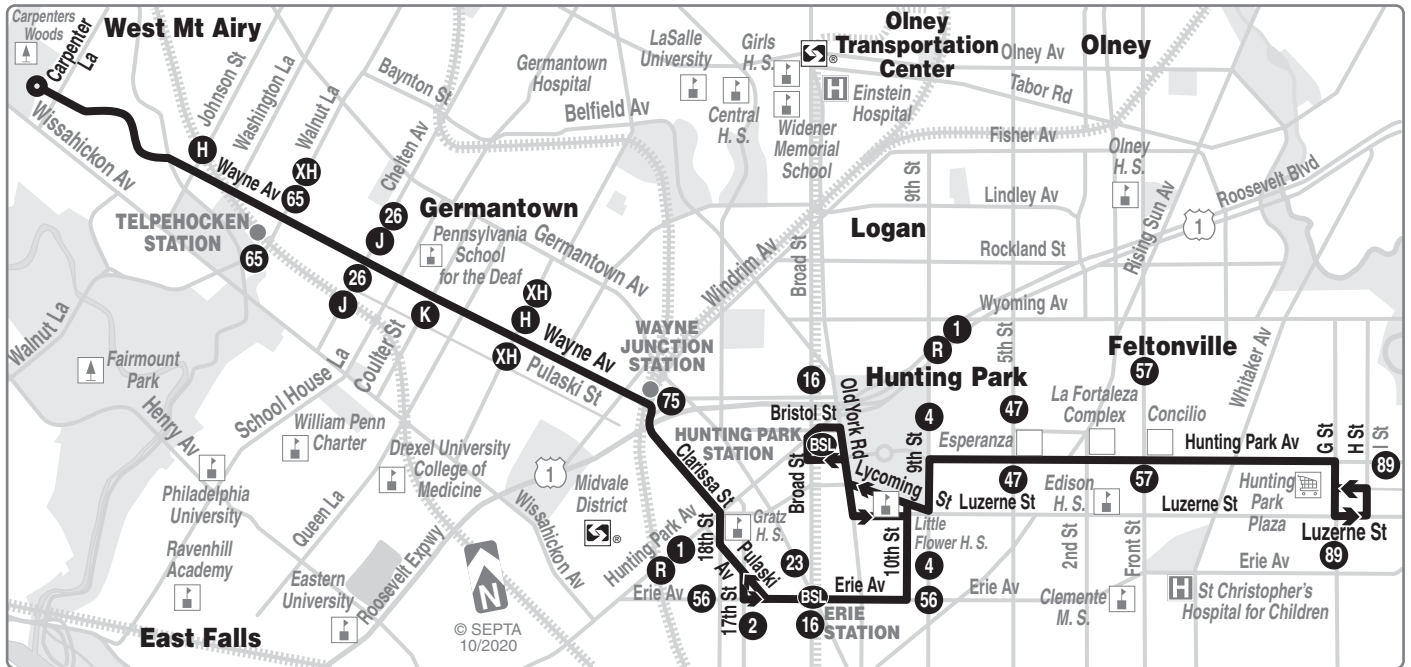

www.septa.org

Weekdays					
To Wayne-Carpenter					
G St and Hunting Park Av	Broad St and Hunting Park Av	Broad St and Erie Av	Wayne Av and Manheim St	Wayne and Cheltenham Avs	Wayne Av and Carpenter La
AM SERVICE					
---	4:53	4:57	5:06	5:10	5:15
---	5:23	5:26	5:36	5:40	5:45
---	5:50	5:54	6:04	6:08	6:13
---	6:09	6:14	6:24	6:28	6:33
---	6:24	6:29	6:39	6:43	6:48
6:29	---	6:44	6:54	6:58	7:03
---	6:54	6:59	7:09	7:13	7:19
---	7:09	7:14	7:25	7:29	7:35
---	7:24	7:29	7:40	7:44	7:50
7:29	---	7:44	7:55	7:59	8:05
---	7:54	7:59	8:10	8:14	8:20
8:01	---	8:16	8:28	8:32	8:38
8:19	---	8:34	8:46	8:50	8:56
8:39	---	8:54	9:06	9:10	9:16
9:04	---	9:19	9:31	9:35	9:42
9:29	---	9:44	9:55	9:59	10:06
9:54	---	10:09	10:20	10:24	10:31
10:19	---	10:34	10:45	10:49	10:56
10:44	---	10:59	11:10	11:14	11:21
11:09	---	11:24	11:35	11:39	11:46
11:34	---	11:49	12:00	12:04	12:11
11:59	---	12:14	12:25	12:29	12:36
PM SERVICE					
12:24	---	12:39	12:50	12:54	1:01
12:49	---	1:04	1:15	1:19	1:26
1:11	---	1:26	1:37	1:41	1:48
1:31	---	1:46	1:57	2:01	2:08
1:51	---	2:06	2:18	2:22	2:29
---	2:21	2:26	2:38	2:42	2:49
2:29	---	2:44	2:56	3:00	3:07
2:47	---	3:02	3:14	3:18	3:25
---	3:15	3:20	3:32	3:36	3:43
3:23	---	3:38	3:50	3:54	4:01
---	3:51	3:56	4:08	4:12	4:19
3:59	---	4:14	4:27	4:31	4:38
---	4:27	4:32	4:45	4:49	4:56
4:35	---	4:50	5:03	5:07	5:14
---	5:03	5:08	5:21	5:25	5:32
5:11	---	5:26	5:39	5:43	5:50
---	5:39	5:44	5:56	6:00	6:07
5:49	---	6:04	6:16	6:20	6:27
---	6:19	6:24	6:36	6:40	6:46
6:29	---	6:44	6:54	6:58	7:04
---	7:01	7:05	7:15	7:19	7:25
7:23	---	7:38	7:48	7:52	7:58
---	8:14	8:18	8:27	8:31	8:35
8:43	---	8:58	9:07	9:11	9:15
---	9:34	9:38	9:47	9:51	9:55
10:03	---	10:18	10:27	10:31	10:35
---	11:14	11:18	11:27	11:31	11:35
AFTER MIDNIGHT SERVICE					
---	12:14	12:18	12:26	12:30	12:34
---	1:15	1:19	1:27	1:31	1:35