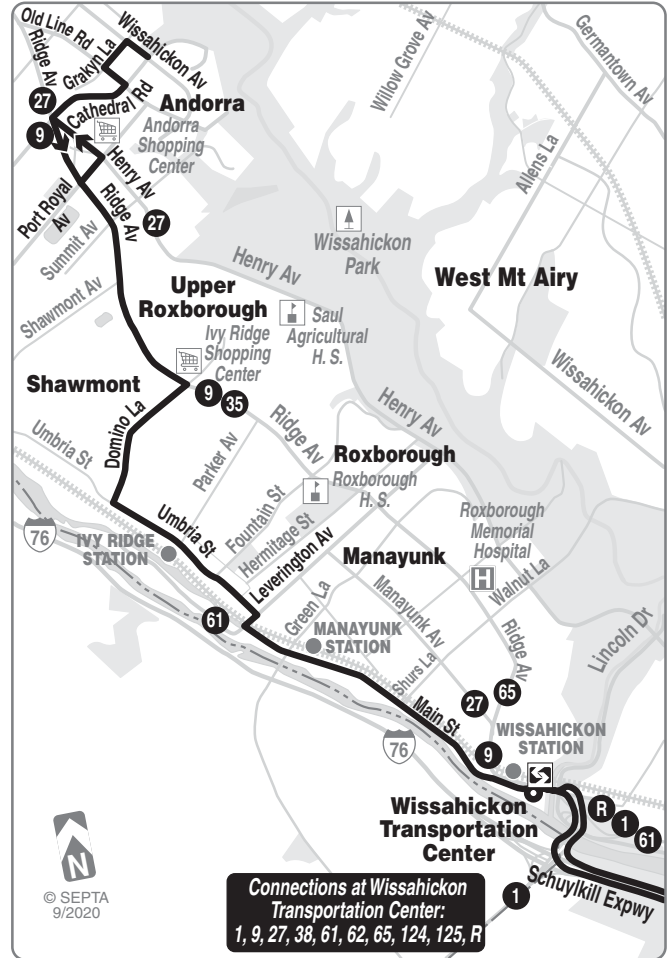

Weekdays

To Andorra

8th and Market Sts	Wissahickon Transportation Center	Domino La and Umbria St (Roxborough)	Ridge and Summit Aves (Upper Roxborough)	Wissahickon Av and Cathedral Rd (Andorra)
PM SERVICE				
3:48	4:26	4:36	4:42	4:49
4:27	5:05	5:16	5:21	5:28
5:01	5:39	5:51	5:56	6:03
5:43	6:21	6:31	6:36	6:42

PM EXPRESS SERVICE - These Trips operate in Local Service to 29th St then non-stop via Schuylkill Expressway to Wissahickon Transportation Center, then local service to Wissahickon Av & Cathedral Rd (Andorra).

Subject To Change

TRAVEL TIPS

- Route 62 does not operate on Saturdays and Sundays or on New Year's, Memorial, Independence, Labor, Thanksgiving, and Christmas days.
- Fare payment options: cash, or SEPTA Key Card with Pass or Travel Wallet Funds. Go to www.septa.org or m.septa.org for schedules & real time information. Try Schedules to Go for next 10 scheduled trips (smart phone users) or SMS Schedules for next 4 scheduled trips (by text message); See bus/trolley locations on TransitView.
- To SAVE Money on Your Commute visit www.thecommuterschoice.com

Customer Service.....215-580-7800
TDD/TTY (HEARING IMPAIRED ONLY).....215-580-7853
Or check the Internet.....www.septa.org