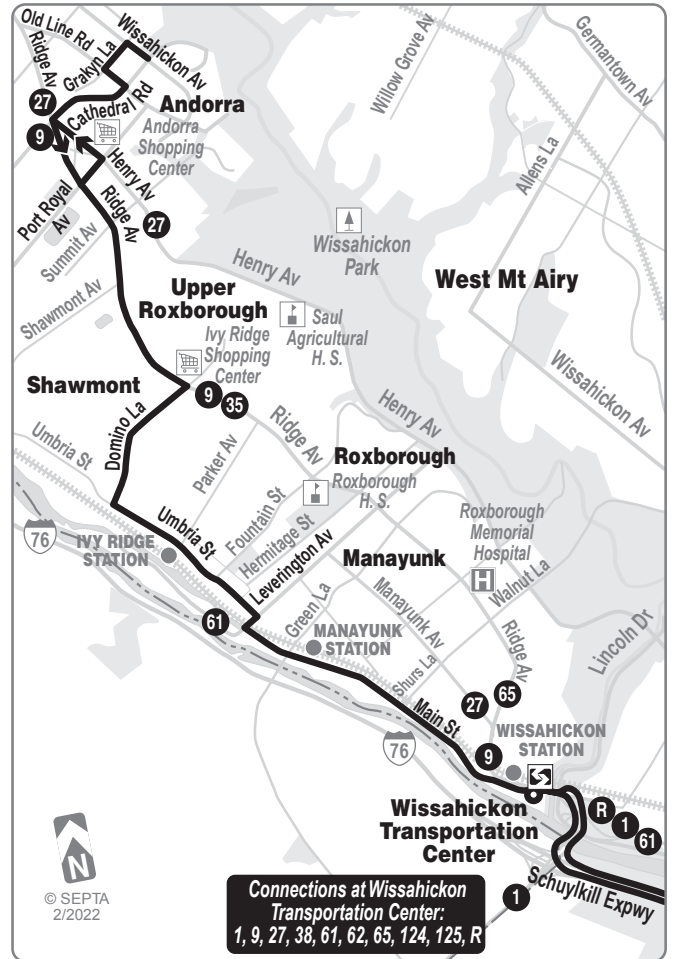

AM EXPRESS SERVICE-- These trips operate in Local Service to Wissahickon Transportation Center then non-stop via Schuylkill Expressway to 30th & Market Sts, then local service to 9th and Market Sts.

Weekdays

To Andorra

8th and Market Sts	Wissahickon Transportation Center	Domino La and Umbria St (Roxborough)	Ridge and Summit Ays (Upper Roxborough)	Wissahickon Av and Cathedral Rd (Andorra)
PM SERVICE				
3.48	4.26	4.36	4.42	4.49
4.27	5.05	5.16	5.21	5.28
5.01	5.39	5.51	5.56	6.03
5.43	6.21	6.31	6.36	6.42

PM EXPRESS SERVICE - These Trips operate in Local Service to 29th St then non-stop via Schuylkill Expressway to Wissahickon Transportation Center, then local service to Wissahickon Av & Cathedral Rd (Andorra).

Subject To Change

TRAVEL TIPS

- Route 62 does not operate on Saturdays and Sundays or on New Year's, Memorial, Independence, Labor, Thanksgiving, and Christmas days.
- Fare payment options: cash, or SEPTA Key Card with Pass or Travel Wallet Funds. Go to www.septa.org or m.septa.org for schedules & real time information. Try Schedules to Go for next 10 scheduled trips (smart phone users) or SMS Schedules for next 4 scheduled trips (by text message); See bus/trolley locations on TransitView.
- To SAVE Money on Your Commute visit www.thecommuterschoice.com

Connections at Wissahickon Transportation Center:
1, 9, 27, 38, 61, 62, 65, 124, 125, R