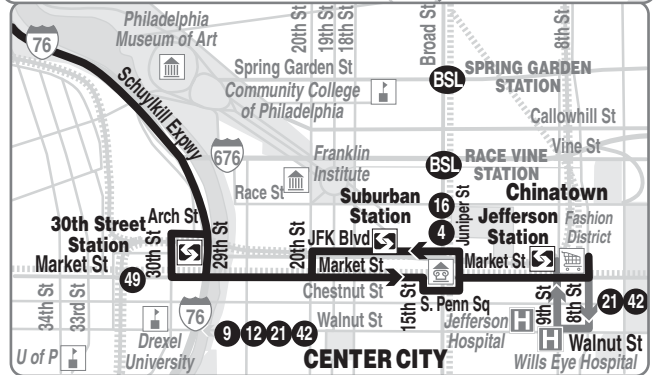

Weekdays

To Andorra

8th and Market Sts	Wissahickon Transportation Center	Domino La and Umbria St (Roxborough)	Ridge and Summit Aves (Upper Roxborough)	Wissahickon Av and Cathedral Rd (Andorra)
PM SERVICE				
3:48	4:26	4:36	4:42	4:49
4:27	5:05	5:16	5:21	5:28
5:01	5:39	5:51	5:56	6:03
5:43	6:21	6:31	6:36	6:42

PM EXPRESS SERVICE - These Trips operate in Local Service to 29th St then non-stop via Schuylkill Expressway to Wissahickon Transportation Center, then local service to Wissahickon Av & Cathedral Rd (Andorra).

Subject To Change

TRAVEL TIPS

- Route 62 does not operate on Saturdays and Sundays or on New Year's, Memorial, Independence, Labor, Thanksgiving, and Christmas days.
- Fare payment options: cash, or SEPTA Key Card with Pass or Travel Wallet Funds. Go to www.septa.org or m.septa.org for schedules & real time information. Try Schedules to Go for next 10 scheduled trips (smart phone users) or SMS Schedules for next 4 scheduled trips (by text message); See bus/trolley locations on TransitView.
- To SAVE Money on Your Commute visit www.thecommuterschoice.com

Customer Service.....215-580-7800
TDD/TTY (HEARING IMPAIRED ONLY).....215-580-7853
Or check the Internet.....www.septa.org