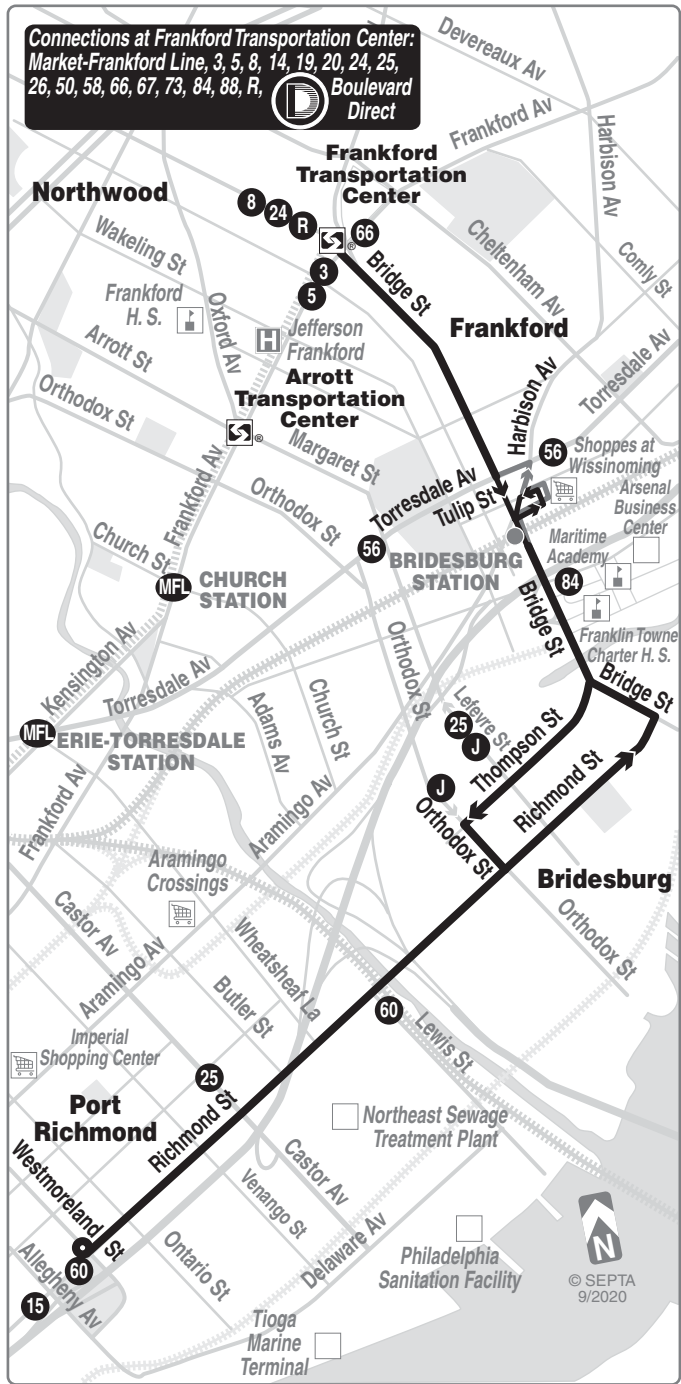

www.septa.org

Connections at Frankford Transportation Center:
 Market-Frankford Line, 3, 5, 8, 14, 19, 20, 24, 25,
 26, 50, 58, 66, 67, 73, 84, 88, R,  Boulevard
 Direct

Weekdays			
To Richmond-Westmoreland			
Frankford Transportation Center	Shoppes at Wissinoming	Bridge and Thompson Sts	Richmond and Westmoreland Sts (Loop)
AM SERVICE			
12.40	---	12.47	12.55
1.40	---	1.47	1.55
2.40	---	2.47	2.55
3.35	---	3.42	3.50
4.20	---	4.27	4.35
4.45	---	4.52	5.00
5.10	5.16	5.20	5.30
5.34	5.40	5.44	5.54
5.52	5.58	6.02	6.12
6.08	6.14	6.18	6.28
6.24	6.30	6.34	6.44
6.40	6.46	6.50	7.00
6.56	7.02	7.06	7.16
7.12	7.18	7.22	7.32
7.28	7.34	7.38	7.48
7.47	7.53	7.57	8.07
8.07	8.14	8.18	8.28
8.27	8.34	8.38	8.48
8.47	8.54	8.58	9.08
9.07	9.14	9.18	9.28
9.27	9.34	9.38	9.48
9.47	9.54	9.58	10.08
10.07	10.14	10.18	10.28
10.27	10.34	10.38	10.48
10.47	10.54	10.58	11.08
11.07	11.14	11.18	11.28
11.27	11.34	11.38	11.48
11.47	11.54	11.58	12.08
PM SERVICE			
12.07	12.14	12.18	12.28
12.27	12.34	12.38	12.48
12.47	12.54	12.58	1.08
1.07	1.14	1.18	1.28
1.27	1.34	1.38	1.48
1.47	1.54	1.58	2.08
2.06	2.13	2.17	2.27
2.25	2.32	2.36	2.46
2.44	2.51	2.55	3.05
3.03	3.10	3.15	3.26
3.22	3.29	3.34	3.45
3.37	3.44	3.49	4.00
3.52	3.59	4.04	4.15
4.07	4.14	4.19	4.30
4.23	4.30	4.35	4.46
4.39	4.46	4.51	5.02
4.55	5.02	5.07	5.18
5.11	5.18	5.23	5.34
5.28	5.35	5.40	5.51
5.46	5.53	5.58	6.09
6.09	6.16	6.21	6.30
6.32	6.39	6.44	6.53
6.58	7.05	7.10	7.19
7.28	7.35	7.40	7.49
7.58	8.05	8.09	8.18
8.28	8.35	8.39	8.48
8.58	9.05	9.09	9.18
9.28	9.35	9.39	9.48
9.59	10.06	10.10	10.19
10.30	10.36	10.40	10.49
11.05	11.11	11.15	11.24
11.50	---	11.57	12.06
Bus leaves Frankford Transportation Center 7:11 AM to Arsenal Business Center, operating ONLY when school is in session.			