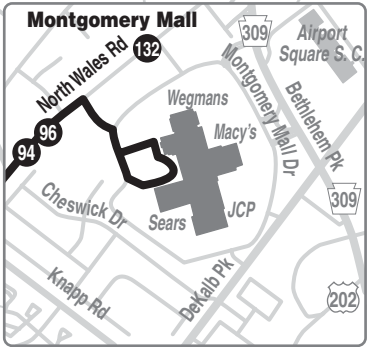

November 15, 2020

96

**Lansdale to
Norristown
Transportation
Center**

**Serving
Montgomery
Mall**

FOR MORE INFORMATION:
Customer Service: 215-580-7800
TDD/TTY: 215-580-7853
www.septa.org

Connections at Norristown Transportation Center:
 Norristown High Speed Line and 90, 91, 93, 96, 97, 98, 99, 131, Manayunk/Norristown Line

Weekdays							
To Lansdale							
Norristown Transportation Center	Pine and Logan Sts (Logan Square)	Mercy Suburban Hospital	Swede Rd and Dekalb Pike (Penn. Square)	Montgomery County Community College	North Wales Station	Montgomery Mall (Near Macy's)	Railroad Av (Lansdale Station)
AM SERVICE							
4.56	5.04	5.08	5.11	--	5.25	5.31	5.41
5.35	5.44	5.48	5.51	5.59	6.11	6.18	6.29
6.00	6.10	6.14	6.17	6.25	6.38	6.46	6.58
6.35	6.46	6.50	6.53	7.04	7.18	7.25	7.37
7.00	7.11	7.15	7.19	7.30	7.44	7.51	8.03
7.35	7.46	7.50	7.55	8.07	8.21	8.28	8.39
8.00	8.12	8.16	8.20	8.33	8.48	8.55	9.06
8.35	8.47	8.51	8.55	9.08	9.21	9.28	9.39
9.00	9.11	9.15	9.19	9.32	9.45	9.52	10.04
9.35	9.45	9.49	9.53	10.05	10.18	10.25	10.36
10.00	10.10	10.14	10.18	10.30	10.43	10.51	11.02
10.35	10.45	10.49	10.53	11.04	11.17	11.24	11.36
11.00	11.10	11.14	11.18	11.29	11.42	11.49	12.02
11.35	11.45	11.49	11.53	12.04	12.17	12.25	12.37
PM SERVICE							
12.00	12.11	12.15	12.19	12.30	12.43	12.51	1.04
12.35	12.46	12.51	12.55	1.07	1.20	1.27	1.39
1.00	1.10	1.15	1.19	1.30	1.43	1.50	2.01
1.35	1.45	1.49	1.53	2.04	2.17	2.25	2.38
2.00	2.10	2.15	2.19	2.30	2.43	2.51	3.05
2.35	2.45	2.50	2.54	3.05	3.19	3.27	3.40
3.00	3.11	3.16	3.20	3.31	3.47	3.57	4.10
3.35	3.46	3.51	3.55	4.07	4.23	4.33	4.45
4.00	4.12	4.17	4.21	4.33	4.49	5.00	5.15
4.35	4.47	4.52	4.56	5.08	5.24	5.34	5.50
5.00	5.11	5.17	5.21	5.33	5.49	5.59	6.15
5.35	5.46	5.51	5.55	6.08	6.24	6.32	6.45
6.15	6.25	6.30	6.33	6.42	6.55	7.02	7.14
6.40	6.50	6.54	6.57	7.06	7.17	7.24	7.36
7.15	7.24	7.28	7.31	7.40	7.51	7.58	8.10
8.30	8.39	8.43	8.46	8.55	9.06	9.13	9.23
9.45	9.54	9.58	10.01	10.09	10.20	10.26	10.35
10.50	10.59	11.02	11.05	11.12	11.23	11.29	11.38