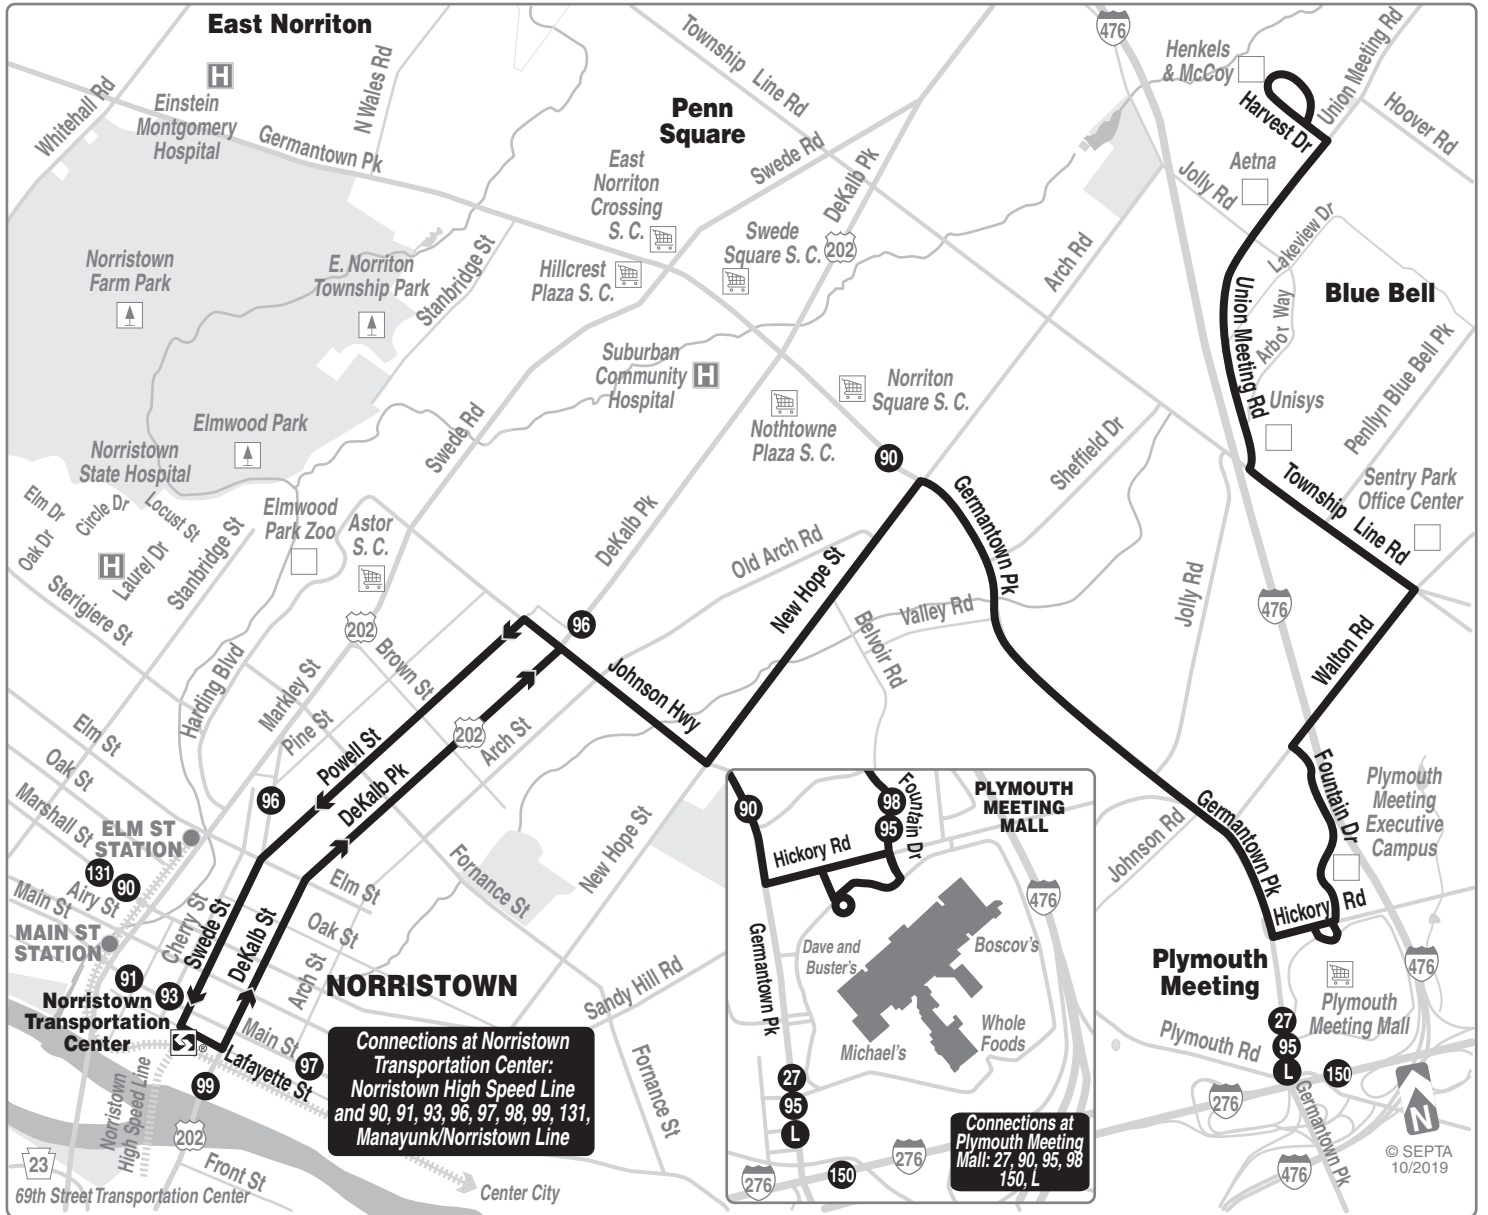

Weekdays				
To Blue Bell or Plymouth Meeting Mall				
Norristown Transportation Center	New Hope St and Johnson Hwy (Norristown)	Arch Rd and Germantown Pk	Plymouth Meeting Mall	Harvest Dr and Union Meeting Rd (Blue Bell)
AM SERVICE				
6.00	6.09	6.12	6.19	6.29
6.35	6.45	6.48	6.55	7.06
7.00	7.10	7.13	7.20	7.31
7.35	7.45	7.48	7.55	8.08
8.00	8.10	8.13	8.20	8.31
8.35	8.45	8.48	8.55	9.06
9.00	9.10	9.13	9.20	9.31
9.35	9.45	9.48	9.54	10.04
10.00	10.10	10.13	10.19	10.29
10.35	10.45	10.48	10.54	11.04
11.00	11.10	11.13	11.19	11.29
11.35	11.45	11.48	11.54	12.04
PM SERVICE				
12.00	12.10	12.13	12.20	12.30
12.35	12.45	12.48	12.55	1.05
1.00	1.10	1.13	1.20	1.30
1.35	1.45	1.48	1.54	2.04
2.00	2.10	2.13	2.19	2.29
2.35	2.45	2.48	2.54	3.04
3.00	3.11	3.14	3.21	3.31
3.35	3.46	3.49	3.56	4.06
4.00	4.11	4.14	4.21	4.31
4.35	4.46	4.50	4.58	5.09
5.00	5.11	5.14	5.22	5.32
5.40	5.51	5.54	6.01	6.11
6.00	6.10	6.13	6.20	6.30
7.15	7.25	7.28	7.34	7.44
8.28	8.37	8.40	8.45	8.55
9.50	9.59	10.01	10.06	--
10.50	10.58	11.00	11.05	--

Weekdays				
To Norristown Transportation Center				
Harvest Dr and Union Meeting Rd (Blue Bell)	Plymouth Meeting Mall	Arch Rd and Germantown Pk	New Hope and Johnson Hwy (Norristown)	Norristown Transportation Center
AM SERVICE				
--	5.53	6.01	6.03	6.15
--	6.19	6.27	6.29	6.41
6.41	6.49	6.56	6.58	7.10
7.12	7.21	7.31	7.34	7.47
7.39	7.50	7.59	8.02	8.15
8.12	8.22	8.31	8.34	8.46
8.42	8.52	9.00	9.03	9.15
9.12	9.22	9.29	9.32	9.44
9.42	9.52	10.00	10.03	10.15
10.10	10.19	10.26	10.29	10.41
10.38	10.47	10.54	10.57	11.09
11.09	11.18	11.25	11.28	11.40
11.44	11.53	12.00	12.03	12.15
PM SERVICE				
12.08	12.18	12.26	12.29	12.41
12.42	12.52	1.00	1.03	1.15
1.09	1.19	1.27	1.30	1.42
1.42	1.52	2.00	2.03	2.15
2.09	2.18	2.26	2.29	2.41
2.44	2.53	3.01	3.04	3.15
3.08	3.18	3.26	3.29	3.40
3.40	3.51	4.00	4.03	4.15
4.10	4.21	4.29	4.32	4.44
4.36	4.47	4.55	4.58	5.10
5.15	5.26	5.34	5.37	5.49
5.38	5.49	5.57	6.00	6.10
6.16	6.27	6.35	6.38	6.48
6.35	6.45	6.52	6.55	7.05
7.49	7.59	8.06	8.09	8.19
9.00	9.09	9.16	9.19	9.29
--	10.15	10.23	10.25	10.35
--	11.15	11.23	11.25	11.35

Subject To Change

Saturdays			
To Plymouth Meeting Mall			
Norristown Transportation Center	New Hope St and Johnson Hwy (Norristown)	Arch Rd and Germantown Pk	Plymouth Meeting Mall
AM SERVICE			
6.15	6.24	6.27	6.32
7.15	7.25	7.28	7.33
8.15	8.26	8.29	8.34
9.15	9.26	9.29	9.34
10.15	10.26	10.29	10.34
11.15	11.26	11.29	11.35
PM SERVICE			
12.15	12.26	12.29	12.35
1.15	1.26	1.29	1.35
2.15	2.26	2.29	2.35
3.15	3.26	3.29	3.35
4.15	4.26	4.29	4.35
5.15	5.26	5.29	5.35
6.15	6.25	6.28	6.34
7.15	7.25	7.28	7.33
8.15	8.25	8.28	8.33
9.15	9.25	9.28	9.33
10.15	10.25	10.28	10.33

Saturdays			
To Norristown Transportation Center			
Plymouth Meeting Mall	Arch Rd and Germantown Pk	New Hope and Johnson Hwy (Norristown)	Norristown Transportation Center
AM SERVICE			
6.37	6.44	6.46	6.55
7.32	7.39	7.41	7.50
8.30	8.37	8.39	8.50
9.30	9.37	9.39	9.50
10.29	10.36	10.39	10.50
11.28	11.36	11.39	11.50
PM SERVICE			
12.28	12.36	12.39	12.50
1.28	1.36	1.39	1.50
2.27	2.36	2.39	2.50
3.26	3.35	3.38	3.50
4.28	4.37	4.40	4.50
5.28	5.37	5.40	5.50
6.29	6.37	6.40	6.50
7.40	7.48	7.51	8.01
8.41	8.48	8.51	9.00
9.40	9.47	9.50	9.59
10.40	10.47	10.50	10.59

Sundays			
To Plymouth Meeting Mall			
Norristown Transportation Center	New Hope St and Johnson Hwy (Norristown)	Arch Rd and Germantown Pk	Plymouth Meeting Mall
AM SERVICE			
9.15	9.24	9.27	9.32
10.15	10.24	10.27	10.32
11.15	11.24	11.27	11.32
PM SERVICE			
12.15	12.24	12.27	12.33
1.15	1.24	1.27	1.33
2.15	2.24	2.27	2.33
3.15	3.24	3.27	3.33
4.15	4.24	4.27	4.33
5.15	5.24	5.27	5.33
6.15	6.24	6.27	6.32