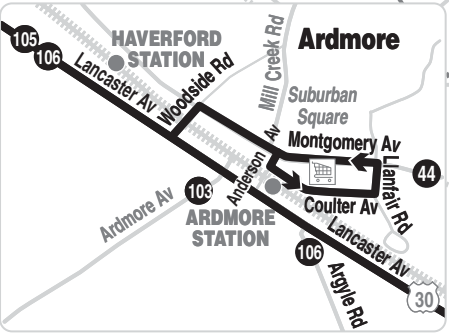

# 105

**Rosemont to 69th Street  
Transportation Center**

**Serving  
Ardmore  
and Lankenau  
Medical Center**

**FOR MORE INFORMATION:**  
**Customer Service: 215-580-7800**  
**TDD/TTY: 215-580-7853**  
[www.septa.org](http://www.septa.org)

**Connections at 69th Street Transportation Center:**  
 Market-Frankford Line, Norristown High Speed Line,  
 21, 30, 65, 68, 101, 102, 103, 104, 105, 106, 107, 108,  
 109, 110, 111, 112, 113, 120, 123, 126

**UPPER DARBY**

Weekdays							
To Ardmore and Rosemont							
69th Street Transportation Center	63rd St and Malvern Av (Overbrook)	Lankenau Medical Center	Wynwood Shopping Center	Lancaster and Station Avs (Ardmore)	Ardmore (Suburban Square)	Lancaster and Blyn Mawr Avs (Blyn Mawr)	Lancaster and Norwood Avs (Rosemont)
AM SERVICE							
5:10	5:19	5:23	5:27	5:31	---	5:36	5:39
5:50	5:59	6:03	6:09	6:13	---	6:18	6:21
6:20	6:29	6:33	6:39	6:43	---	6:48	6:51
6:50	7:00	7:06	7:12	7:18	---	7:24	7:27
7:19	7:29	7:36	7:42	7:49	---	7:56	7:59
7:50	8:00	8:07	8:13	8:20	---	8:27	8:30
8:20	8:30	8:37	8:43	8:50	---	8:57	9:00
8:50	9:00	9:07	9:13	9:20	---	9:27	9:30
9:20	9:30	9:37	9:43	9:50	---	9:57	10:00
9:50	10:00	10:06	10:12	10:18	---	10:25	10:28
10:50	11:00	11:05	11:11	11:17	---	11:24	11:27
11:50	12:00	12:05	12:11	12:18	---	12:25	12:28
PM SERVICE							
12:50	1:00	1:06	1:12	1:19	---	1:26	1:29
1:50	2:00	2:06	2:12	2:19	---	2:26	2:29
2:30	2:40	2:46	2:52	2:59	---	3:05	3:10
3:00	3:10	3:16	3:22	3:29	---	3:35	3:40
3:30	3:40	3:46	3:52	3:59	---	4:05	4:09
4:00	4:10	4:16	4:22	4:29	---	4:35	4:39
4:30	4:40	4:46	4:52	4:59	---	5:05	5:09
5:00	5:10	5:16	5:22	5:29	---	5:35	5:39
5:30	5:40	5:46	5:52	6:00	---	---	---
6:00	6:10	6:15	6:21	6:28	---	6:34	6:38
6:30	6:40	6:45	6:51	6:58	---	7:04	7:08
7:30	7:39	7:44	7:49	7:55	7:59	---	---
8:30	8:39	8:44	8:49	8:55	8:59	---	---
9:30	9:39	9:43	9:48	9:53	9:57	---	---
10:48	10:57	11:01	11:06	11:11	11:15	---	---