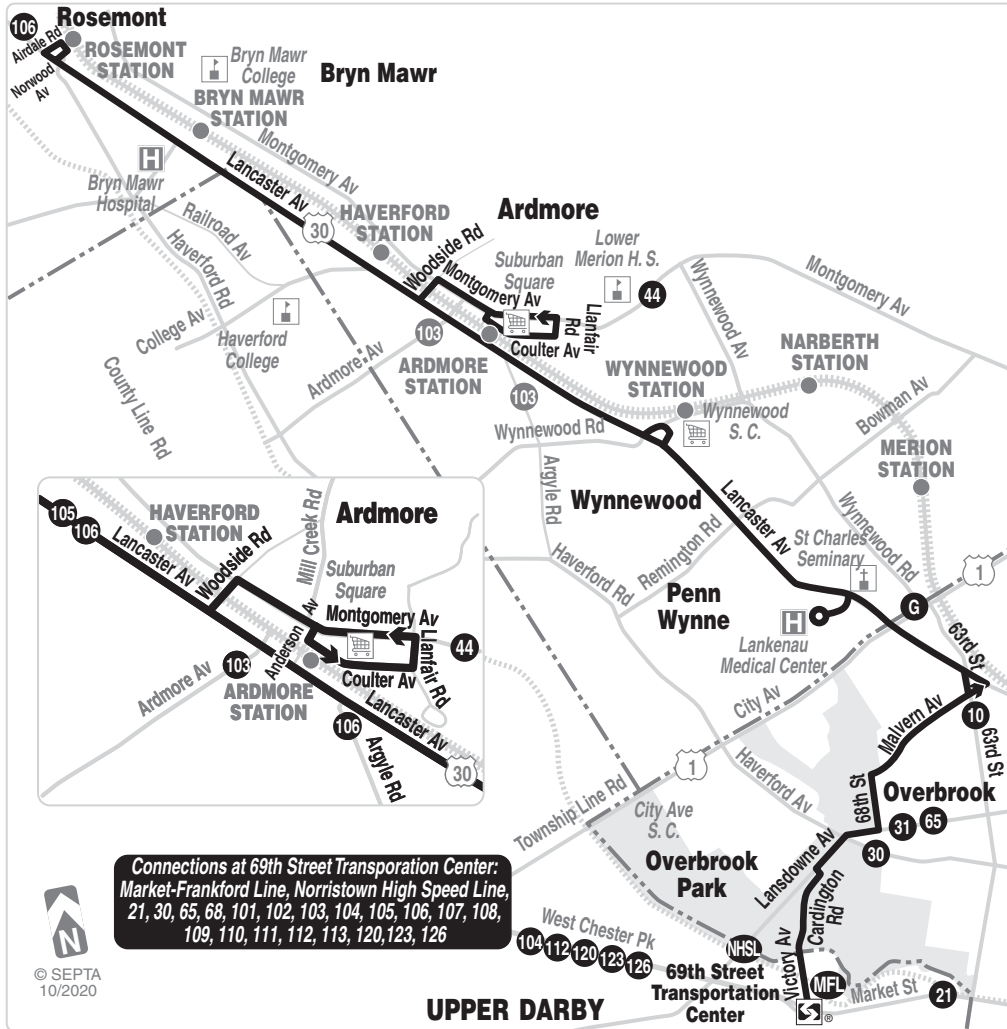

# 105

**Rosemont to 69th Street  
Transportation Center**

**Serving  
Ardmore  
and Lankenau  
Medical Center**

**FOR MORE INFORMATION:**  
**Customer Service: 215-580-7800**  
**TDD/TTY: 215-580-7853**  
[www.septa.org](http://www.septa.org)

**Connections at 69th Street Transportation Center:**  
 Market-Frankford Line, Norristown High Speed Line,  
 21, 30, 65, 68, 101, 102, 103, 104, 105, 106, 107, 108,  
 109, 110, 111, 112, 113, 120, 123, 126

**UPPER DARBY**

Weekdays							
To Ardmore and Rosemont							
69th Street Transportation Center	63rd St and Malvern Av (Overbrook)	Lankenau Medical Center	Wynwood Shopping Center	Lancaster and Station Avs (Ardmore)	Ardmore (Suburban Square)	Lancaster and Blyn Mawr Avs (Blyn Mawr)	Lancaster and Norwood Avs (Rosemont)
AM SERVICE							
5:10	5:19	5:23	5:27	5:31	---	5:36	5:39
5:50	5:59	6:03	6:09	6:13	---	6:18	6:21
6:20	6:29	6:33	6:39	6:43	---	6:48	6:51
6:50	7:00	7:06	7:12	7:18	---	7:24	7:27
7:19	7:29	7:36	7:42	7:49	---	7:56	7:59
7:50	8:00	8:07	8:13	8:20	---	8:27	8:30
8:20	8:30	8:37	8:43	8:50	---	8:57	9:00
8:50	9:00	9:07	9:13	9:20	---	9:27	9:30
9:20	9:30	9:37	9:43	9:50	---	9:57	10:00
9:50	10:00	10:06	10:12	10:18	---	10:25	10:28
10:50	11:00	11:05	11:11	11:17	---	11:24	11:27
11:50	12:00	12:05	12:11	12:18	---	12:25	12:28
PM SERVICE							
12:50	1:00	1:06	1:12	1:19	---	1:26	1:29
1:50	2:00	2:06	2:12	2:19	---	2:26	2:29
2:30	2:40	2:46	2:52	2:59	---	3:05	3:10
3:00	3:10	3:16	3:22	3:29	---	3:35	3:40
3:30	3:40	3:46	3:52	3:59	---	4:05	4:09
4:00	4:10	4:16	4:22	4:29	---	4:35	4:39
4:30	4:40	4:46	4:52	4:59	---	5:05	5:09
5:00	5:10	5:16	5:22	5:29	---	5:35	5:39
5:30	5:40	5:46	5:52	6:00	---	---	---
6:00	6:10	6:15	6:21	6:28	---	6:34	6:38
6:30	6:40	6:45	6:51	6:58	---	7:04	7:08
7:30	7:39	7:44	7:49	7:55	7:59	---	---
8:30	8:39	8:44	8:49	8:55	8:59	---	---
9:30	9:39	9:43	9:48	9:53	9:57	---	---
10:48	10:57	11:01	11:06	11:11	11:15	---	---