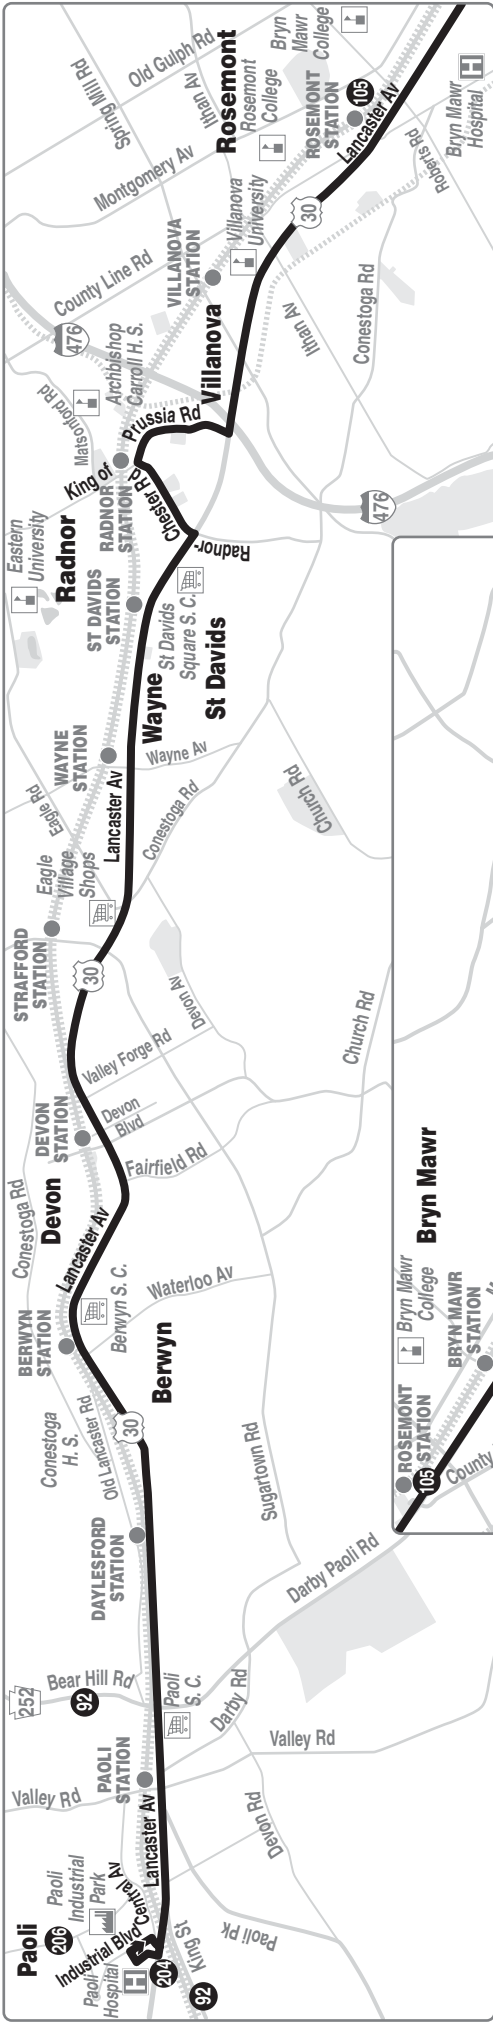

Connections at 69th Street Transportation Center:
 Market-Frankford Line, Norristown High Speed Line,
 21, 30, 65, 68, 101, 102, 103, 104, 105, 106, 107, 108,
 109, 110, 111, 112, 113, 120, 123, 126

Weekdays									
To Paoli									
69th Street Transportation Center	Haverford and City Avs (Overbrook Park)	Lancaster and Station Avs (Ardmore)	Lancaster and Bryn Mawr Avs (Bryn Mawr)	Radnor-Chester and King of Prussia Rds (Radnor NHSL Station)	Lancaster and Wayne Avs (Wayne)	Lancaster Av and Main Av, (Berywn) (near Berywn Station)	Paoli Hospital (Paoli)		
AM SERVICE									
5.30	5.37	5.44	5.48	5.56	6.01	6.09	6.18		
6.16	6.23	6.31	6.35	6.43	6.48	6.56	7.07		
6.40	6.48	6.57	7.03	7.12	7.17	7.26	7.37		
7.10	7.19	7.29	7.35	7.47	7.54	8.04	8.15		
8.10	8.19	8.29	8.36	8.49	8.56	9.07	9.18		
9.10	9.18	9.28	9.35	9.46	9.52	10.02	10.13		
10.10	10.18	10.28	10.35	10.46	10.52	11.02	11.13		
11.10	11.18	11.27	11.33	11.44	11.51	12.02	12.13		
PM SERVICE									
12.10	12.18	12.27	12.33	12.46	12.53	1.03	1.15		
1.10	1.19	1.28	1.35	1.47	1.54	2.04	2.15		
2.10	2.19	2.28	2.35	2.46	2.53	3.03	3.14		
2.55	3.04	3.14	3.21	3.33	3.40	3.50	4.02		
3.25	3.34	3.45	3.51	4.02	4.09	4.19	4.31		
3.55	4.04	4.15	4.21	4.34	4.40	4.50	5.02		
4.25	4.34	4.43	4.49	4.59	5.05	5.15	5.26		
4.55	5.05	5.15	---	---	---	---	---		
5.25	5.35	5.45	5.51	6.02	6.08	6.18	6.27		
5.55	6.05	6.15	---	---	---	---	---		
6.33	6.41	6.51	6.57	7.07	7.13	7.21	7.29		
7.00	7.08	7.17	---	---	---	---	---		