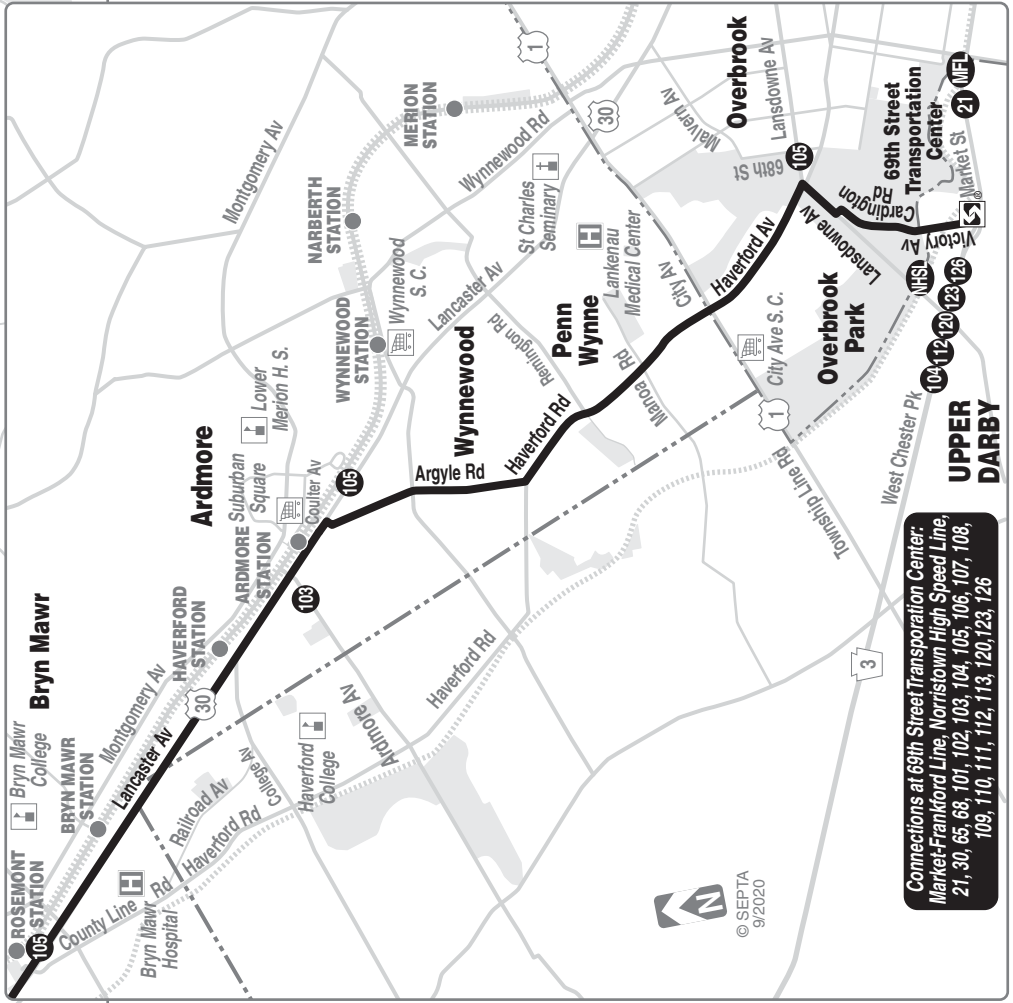

Connections at 69th Street Transportation Center:
 Market-Frankford Line, Norristown High Speed Line,
 21, 30, 65, 68, 101, 102, 103, 104, 105, 106, 107, 108,
 109, 110, 111, 112, 113, 120, 123, 126

Weekdays									
To Paoli									
69th Street Transportation Center	Haverford and City Avs (Overbrook Park)	Lancaster and Station Avs (Ardmore)	Lancaster and Bryn Mawr Avs (Bryn Mawr)	Radnor-Chester and King of Prussia Rds (Radnor NHSL Station)	Lancaster and Wayne Avs (Wayne)	Lancaster Av and Main Av, (Berywn) (near Berywn Station)	Paoli Hospital (Paoli)		
AM SERVICE									
5.30	5.37	5.44	5.48	5.56	6.01	6.09	6.18		
6.16	6.23	6.31	6.35	6.43	6.48	6.56	7.07		
6.40	6.48	6.57	7.03	7.12	7.17	7.26	7.37		
7.10	7.19	7.29	7.35	7.47	7.54	8.04	8.15		
8.10	8.19	8.29	8.36	8.49	8.56	9.07	9.18		
9.10	9.18	9.28	9.35	9.46	9.52	10.02	10.13		
10.10	10.18	10.28	10.35	10.46	10.52	11.02	11.13		
11.10	11.18	11.27	11.33	11.44	11.51	12.02	12.13		
PM SERVICE									
12.10	12.18	12.27	12.33	12.46	12.53	1.03	1.15		
1.10	1.19	1.28	1.35	1.47	1.54	2.04	2.15		
2.10	2.19	2.28	2.35	2.46	2.53	3.03	3.14		
2.55	3.04	3.14	3.21	3.33	3.40	3.50	4.02		
3.25	3.34	3.45	3.51	4.02	4.09	4.19	4.31		
3.55	4.04	4.15	4.21	4.34	4.40	4.50	5.02		
4.25	4.34	4.43	4.49	4.59	5.05	5.15	5.26		
4.55	5.05	5.15	---	---	---	---	---		
5.25	5.35	5.45	5.51	6.02	6.08	6.18	6.27		
5.55	6.05	6.15	---	---	---	---	---		
6.33	6.41	6.51	6.57	7.07	7.13	7.21	7.29		
7.00	7.08	7.17	---	---	---	---	---		