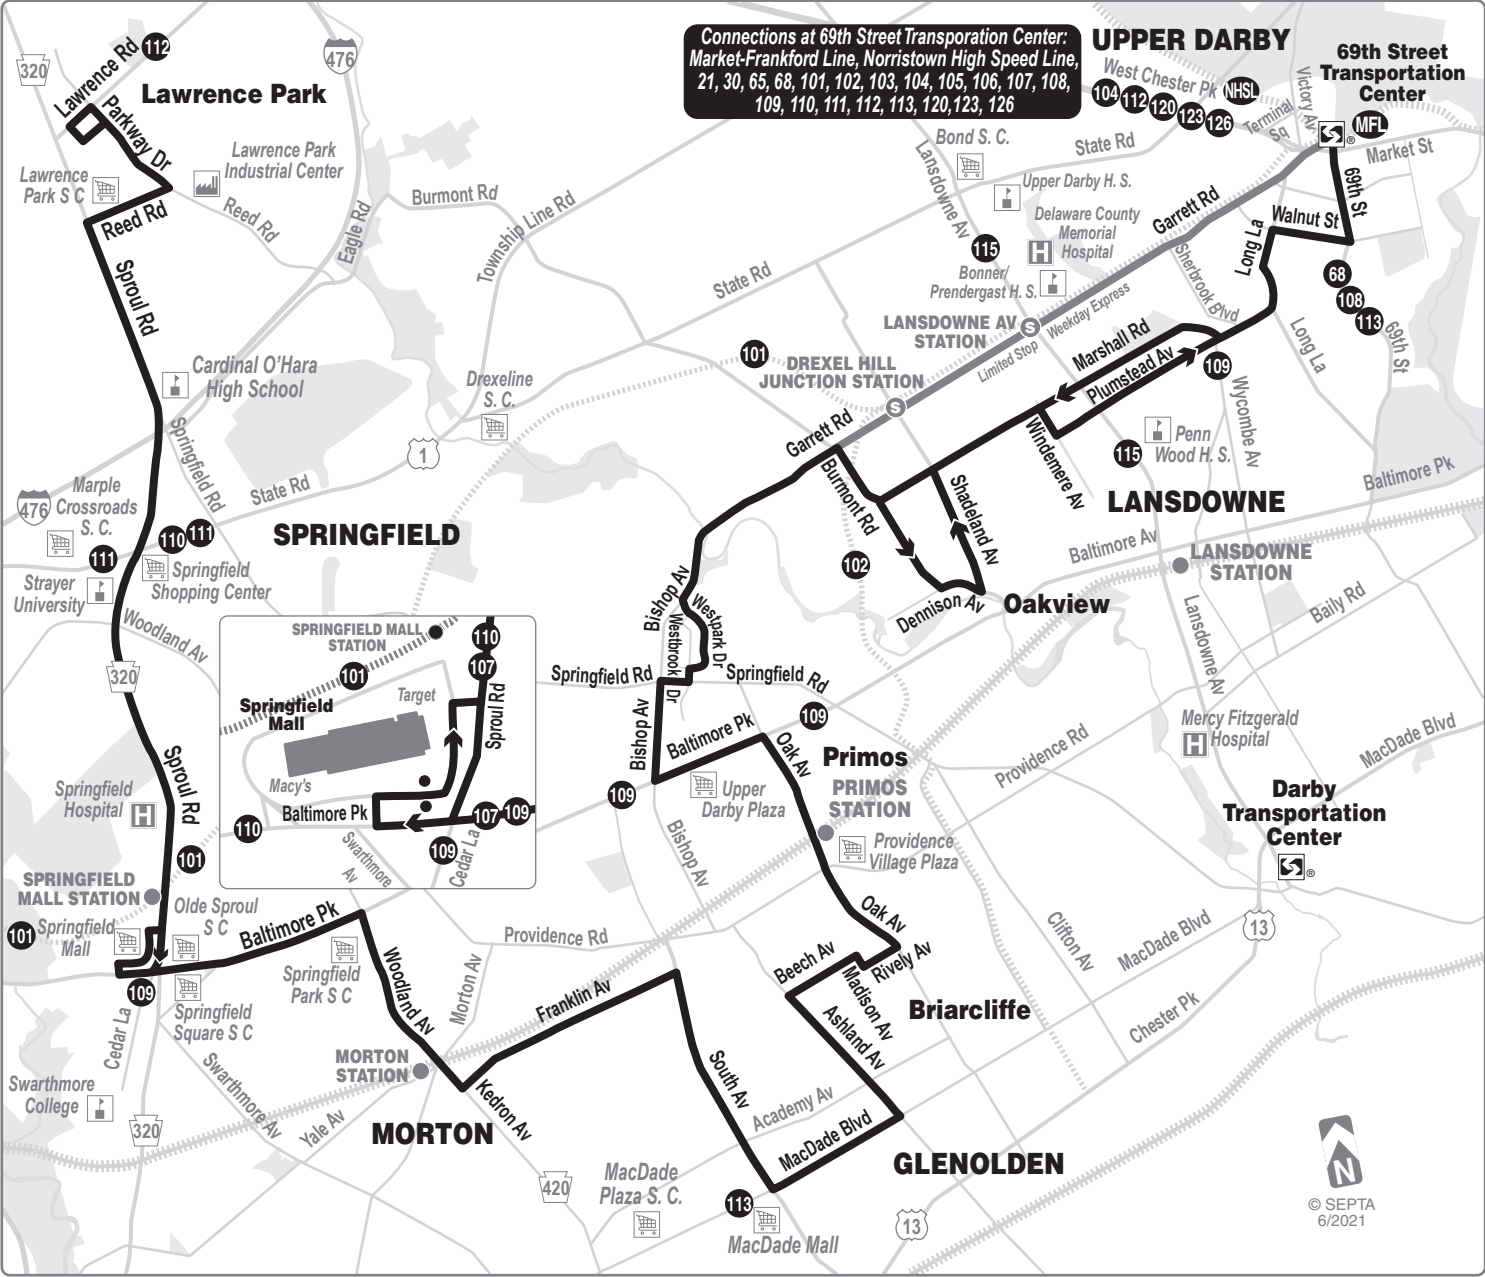

Weekdays								
To Lawrence Park								
69th Street Transportation Center	Marshall and Burmont Rds	Burmont Rd and Dennison Av (Oakview)	Garrett Rd and Burnley La	Primos Station	South Av and MacDade Blvd	Morton Station	Springfield Mall	Lawrence Park Shopping Center
AM SERVICE								
--	--	--	--	--	--	--	6.32	6.45
6.40	6.53	6.55	7.00	7.08	7.18	7.26	7.33	7.51
7.33	7.46	7.48	7.56	8.06	8.18	8.28	8.37	8.51
8.45	9.00	9.02	9.10	9.20	9.30	9.38	9.45	10.00
9.45	9.57	9.59	10.06	10.16	10.26	10.36	10.45	10.59
10.45	10.58	11.00	11.07	11.16	11.25	11.32	11.40	11.54
11.45	12.01	12.03	12.10	12.19	12.28	12.35	12.43	12.57
PM SERVICE								
12.45	1.00	1.02	1.09	1.18	1.29	1.37	1.45	2.00
1.40	1.54	1.56	2.03	2.12	2.22	2.32	2.41	2.56
2.40	2.58	3.00	3.09	3.23	3.37	3.46	3.58	4.14
3.45	4.03	4.05	4.14	4.24	4.35	4.43	4.55	5.15
4.15	4.33	4.35	4.43	4.53	5.02	F5.05	--	--
4.45	5.03	5.05	5.12	5.22	5.32	5.41	5.56	6.11
5.15	5.33	5.35	5.44	5.54	6.04	F6.06	--	--
5.45	6.03	6.05	6.12	6.22	6.31	6.38	6.46	7.01
6.15	6.30	6.32	6.39	6.50	6.59	F7.01	--	--
6.45	7.03	7.05	7.12	7.20	7.29	7.36	7.43	7.55
7.25	7.40	7.42	S7.45	--	--	--	--	--
8.25	8.40	8.42	8.49	8.57	9.06	F9.09	--	--
9.35	9.48	9.50	9.57	10.03	10.11	10.18	10.24	10.35
F - Time shown South & Franklin Aves S - Time shown Shadeland Av and Marshall Rd								

TRAVEL TIPS

- Route 107 does not operate on Sundays, New Year's, Memorial, Independence, Labor, Thanksgiving and Christmas Days.
- Fare payment options: cash, or Septa Key Card with Pass or Travel Wallet Funds. Go to www.septa.org or m.septa.org for schedules & real time information. Try Schedules to Go for next 10 scheduled trips (smart phone users) or SMS Schedules for next 4 scheduled trips (by text message); See bus/trolley locations on TransitView.
- To SAVE Money on Your Commute visit www.thecommuterschoice.com