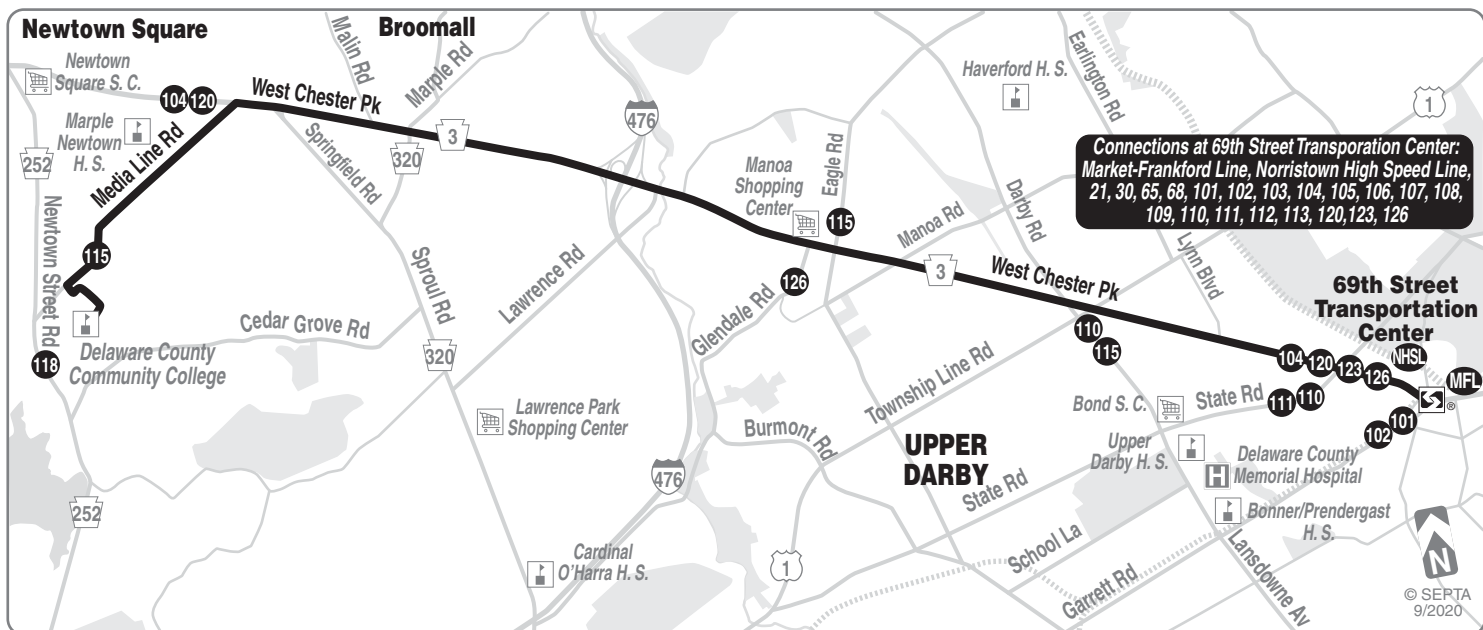

Weekdays				
To Delaware County Community College				
69th Street Transportation Center	West Chester Pike and Eagle Rd (Manoa)	West Chester Pike and Sproul Rd (Broomall)	West Chester Pike and Media Line Rd (Broomall)	Delaware County Community College
AM SERVICE				
6:20	6:30	6:36	6:39	6:43
6:38	6:52	7:02	7:05	7:09
7:12	7:26	7:39	7:42	7:46
7:42	7:56	8:10	8:14	8:18
8:10	8:24	8:38	8:42	8:46
8:40	8:55	9:07	9:11	9:15
9:18	9:31	9:39	9:43	9:47
9:50	10:03	10:10	10:13	10:17
10:45	10:58	11:05	11:08	11:12
11:45	11:58	12:05	12:08	12:12
PM SERVICE				
12:45	12:58	1:05	1:08	1:12
1:45	1:58	2:05	2:08	2:12
2:45	2:59	3:06	3:10	3:14
3:45	4:00	4:09	4:14	4:19
4:45	5:01	5:10	5:15	5:20
5:45	6:01	6:10	6:16	6:21
6:50	7:03	7:10	L7:14	--
7:55	8:07	8:14	8:17	8:21
L - Time shown West Chester Pk and Latches La				

Weekdays				
To 69th Street Transportation Center				
Delaware County Community College	West Chester Pike and Media Line Rd (Broomall)	West Chester Pike and Sproul Rd (Broomall)	West Chester Pike and Eagle Rd (Manoa)	69th Street Transportation Center
AM SERVICE				
--	L6:31	6:33	6:39	6:52
7:20	7:26	7:30	7:39	7:55
8:30	8:36	8:40	8:48	9:01
9:05	9:10	9:13	9:21	9:34
9:56	10:01	10:04	10:11	10:24
10:29	10:34	10:37	10:43	10:56
11:19	11:24	11:27	11:33	11:46
PM SERVICE				
12:21	12:26	12:29	12:35	12:48
1:22	1:27	1:30	1:36	1:49
2:18	2:24	2:27	2:33	2:46
3:20	3:25	3:29	3:37	3:51
4:25	4:30	4:34	4:44	4:58
5:32	5:39	5:42	5:52	6:07
6:23	6:30	6:33	6:43	6:56
7:30	7:35	7:38	7:45	7:56
8:43	8:47	8:50	8:56	9:07
10:10	10:14	10:17	10:22	10:32
L - Time shown West Chester Pk and Latches La				