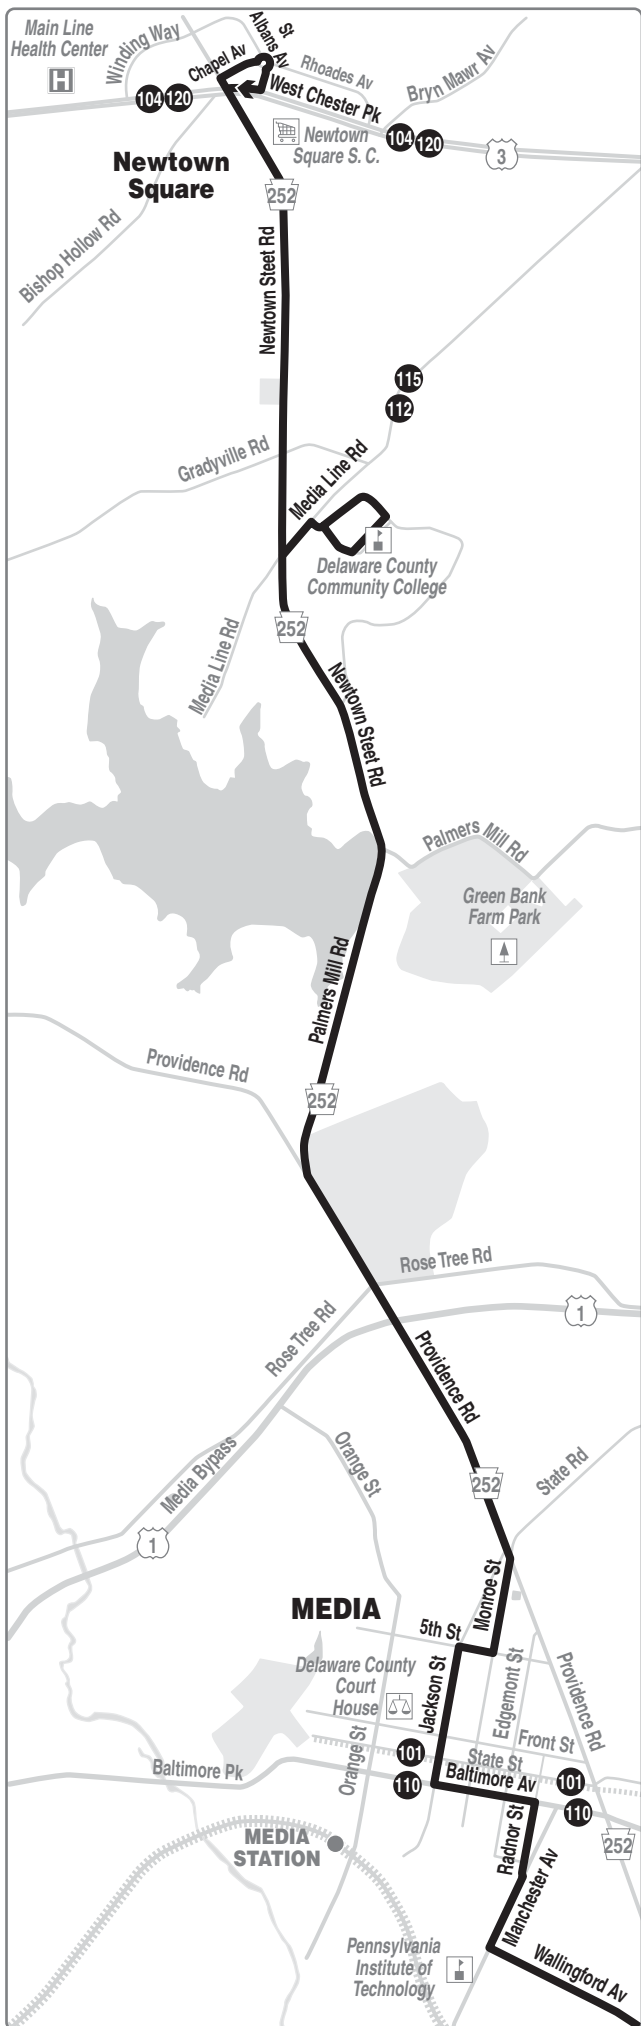

November 16, 2020

118

**Newtown Square
to Chester
Transportation Center**

**Serving
Media**

FOR MORE INFORMATION:
Customer Service: 215-580-7800
TDD/TTY: 215-580-7853
www.septa.org

Connections at Chester Transportation Center:
 37, 109, 113, 114,
 117, 118, 119,
 Wilmington/Newark Line

Weekdays						
To Newtown Square						
Chester Transportation Center	22nd and Madison Sts (Chester)	Brookhaven and Rose Valley Rds (Wallingford)	Jackson and State Sts (Media)	Providence Rd and Kirk Lane (Rose Tree)	Delaware County Community College	Newtown Square (Chapel Av and Newtown Street Rd)
AM SERVICE						
6.10	6.17	6.26	6.35	6.41	6.46	6.53
7.00	7.07	7.17	7.27	7.34	7.41	7.49
7.40	7.47	7.57	8.07	8.14	8.21	8.30
8.10	8.18	8.28	8.38	8.45	8.53	9.03
9.10	9.17	9.26	9.35	9.41	9.46	9.53
10.10	10.17	10.25	10.33	10.39	10.44	10.51
11.05	11.12	11.20	11.28	11.34	11.39	11.47
PM SERVICE						
12.05	12.12	12.20	12.29	12.35	12.40	12.48
1.05	1.12	1.20	1.29	1.35	1.41	1.49
2.15	2.23	2.31	2.40	2.46	2.52	3.00
3.15	3.25	3.34	3.44	3.52	3.58	4.06
4.15	4.25	4.34	4.44	4.52	4.58	5.06
5.30	5.40	5.50	6.00	6.06	6.12	6.20
6.35	6.42	6.50	6.59	7.05	7.11	7.17

TRAVEL TIPS

- Route 118 does not operate on Sundays, New Year's, Memorial, Independence, Labor, Thanksgiving and Christmas Days.
- Fare payment options: cash, or Septa Key Card with Pass or Travel Wallet Funds. Go to www.septa.org or m.septa.org for schedules & real time information. Try Schedules to Go for next 10 scheduled trips (smart phone users) or SMS Schedules for next 4 scheduled trips (by text message); See bus/trolley locations on TransitView.
- To SAVE Money on Your Commute visit www.thecommuterschoice.com