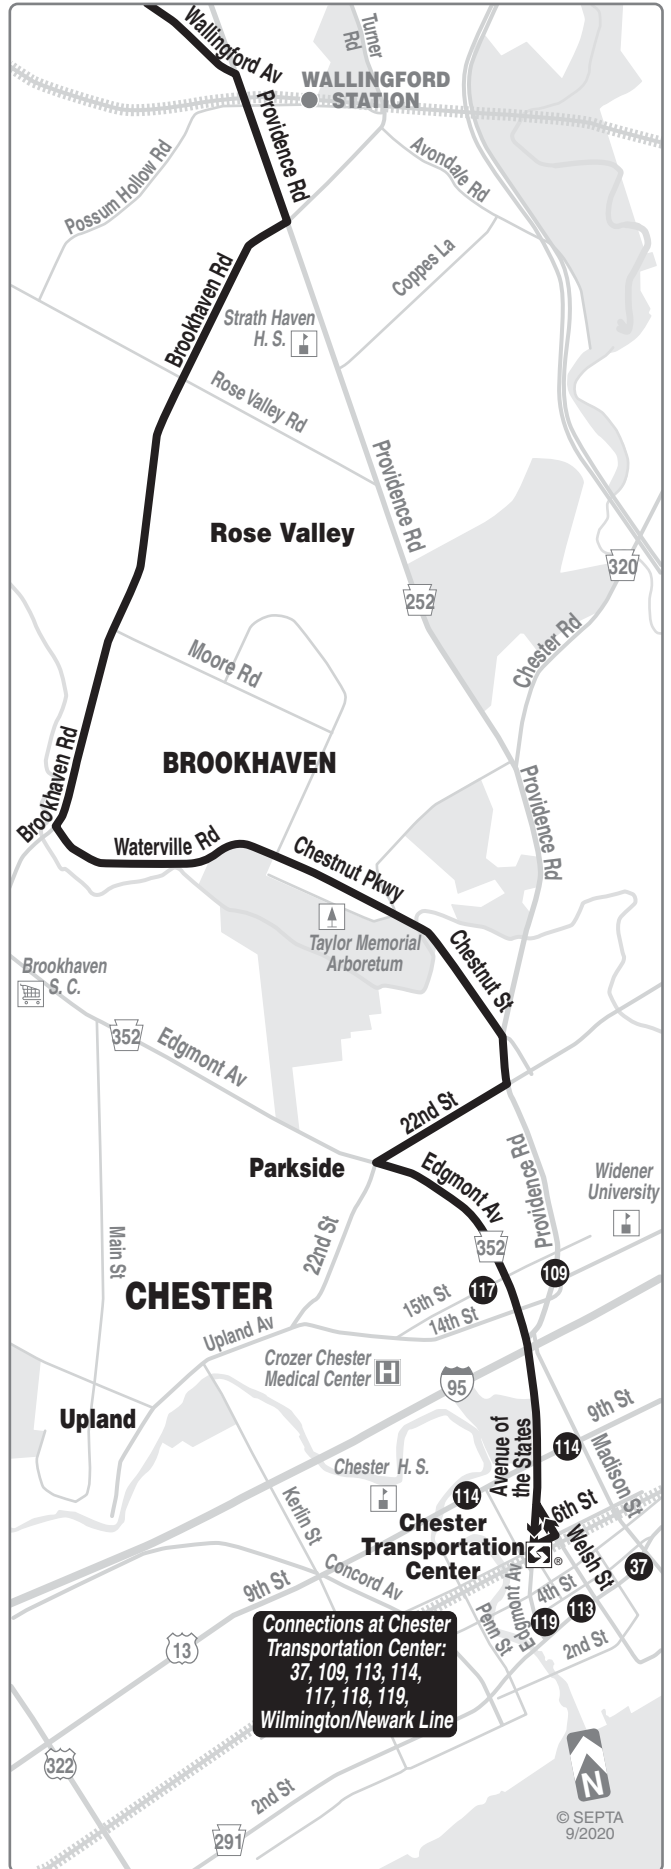

November 16, 2020

118

**Newtown Square
to Chester
Transportation Center**

**Serving
Media**

FOR MORE INFORMATION:
Customer Service: 215-580-7800
TDD/TTY: 215-580-7853
www.septa.org

Connections at Chester Transportation Center:
 37, 109, 113, 114,
 117, 118, 119,
 Wilmington/Newark Line

Weekdays						
To Newtown Square						
Chester Transportation Center	22nd and Madison Sts (Chester)	Brookhaven and Rose Valley Rds (Wallingford)	Jackson and State Sts (Media)	Providence Rd and Kirk Lane (Rose Tree)	Delaware County Community College	Newtown Square (Chapel Av and Newtown Street Rd)
AM SERVICE						
6.10	6.17	6.26	6.35	6.41	6.46	6.53
7.00	7.07	7.17	7.27	7.34	7.41	7.49
7.40	7.47	7.57	8.07	8.14	8.21	8.30
8.10	8.18	8.28	8.38	8.45	8.53	9.03
9.10	9.17	9.26	9.35	9.41	9.46	9.53
10.10	10.17	10.25	10.33	10.39	10.44	10.51
11.05	11.12	11.20	11.28	11.34	11.39	11.47
PM SERVICE						
12.05	12.12	12.20	12.29	12.35	12.40	12.48
1.05	1.12	1.20	1.29	1.35	1.41	1.49
2.15	2.23	2.31	2.40	2.46	2.52	3.00
3.15	3.25	3.34	3.44	3.52	3.58	4.06
4.15	4.25	4.34	4.44	4.52	4.58	5.06
5.30	5.40	5.50	6.00	6.06	6.12	6.20
6.35	6.42	6.50	6.59	7.05	7.11	7.17

TRAVEL TIPS

- Route 118 does not operate on Sundays, New Year's, Memorial, Independence, Labor, Thanksgiving and Christmas Days.
- Fare payment options: cash, or Septa Key Card with Pass or Travel Wallet Funds. Go to www.septa.org or m.septa.org for schedules & real time information. Try Schedules to Go for next 10 scheduled trips (smart phone users) or SMS Schedules for next 4 scheduled trips (by text message); See bus/trolley locations on TransitView.
- To SAVE Money on Your Commute visit www.thecommuterschoice.com