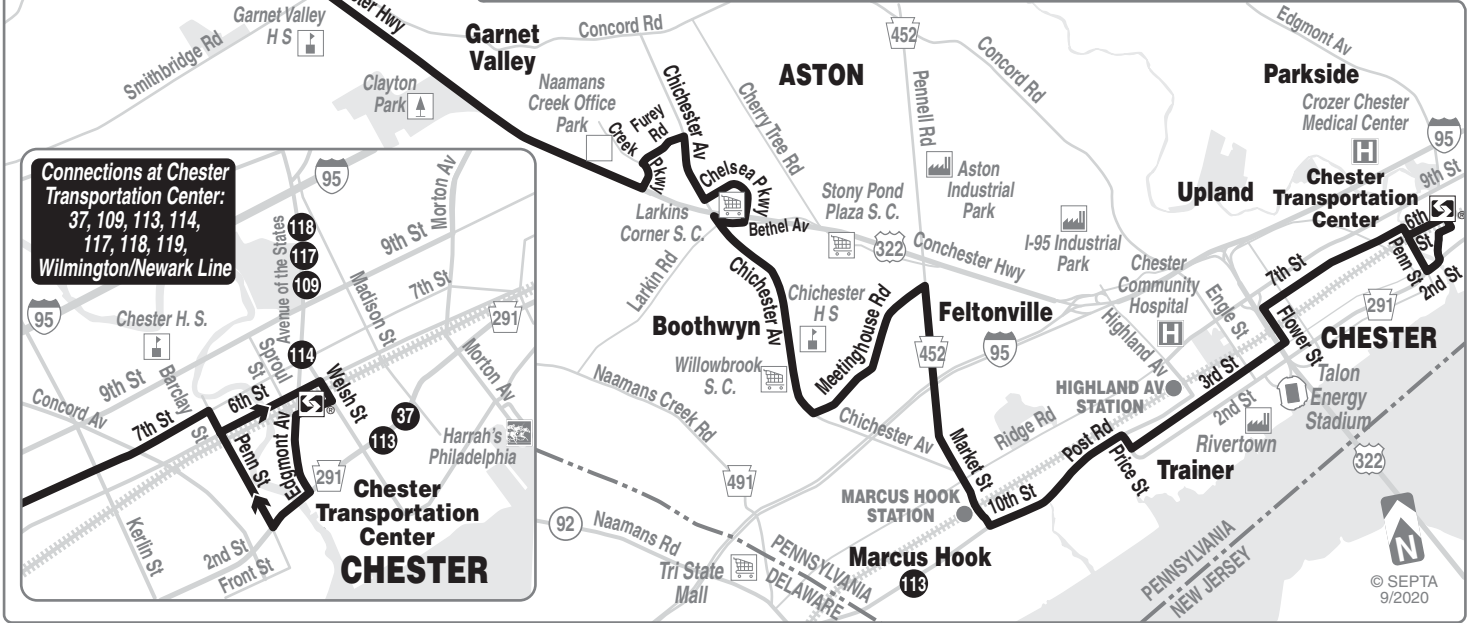

November 16, 2020

119

**Cheyney University
to Chester
Transportation Center**

**Serving
Marcus Hook**

FOR MORE INFORMATION:
Customer Service: 215-580-7800
TDD/TTY: 215-580-7853
www.septa.org

Connections at Chester Transportation Center:
 37, 109, 113, 114,
 117, 118, 119,
 Wilmington/Newark Line

The inset map shows the Chester Transportation Center in detail, with streets such as 9th St, 7th St, 6th St, 5th St, 4th St, 3rd St, 2nd St, and Front St. It also shows the location of Chester H.S. and Harrah's Philadelphia.

Weekdays						
To Cheyney University						
Chester Transportation Center	3rd St and Highland Av (Chester)	10th and Market Sts (Marcus Hook)	Larkin's Corner Shopping Center	Concordville Town Centre	Cheyney University	
AM SERVICE						
4.45	4.56	5.03	5.12	5.24	5.39	
6.00	6.12	6.20	6.31	6.44	6.59	
7.00	7.13	7.20	7.33	7.46	8.01	
8.00	8.13	8.20	8.33	8.45	8.59	
9.00	9.13	9.20	9.31	9.43	9.57	
10.00	10.13	10.20	10.31	10.43	10.57	
11.00	11.13	11.20	11.31	11.43	11.57	
PM SERVICE						
12.00	12.13	12.20	12.31	12.43	12.57	
1.00	1.13	1.19	1.30	1.43	1.57	
2.00	2.13	2.19	2.31	2.43	2.57	
3.00	3.13	3.19	3.32	3.44	3.58	
4.00	4.13	4.20	4.34	4.46	5.00	
5.00	5.12	5.18	5.30	5.43	5.55	
6.15	6.27	6.33	6.44	6.56	7.08	
7.30	7.40	7.46	7.57	8.08	8.20	
9.00	9.10	9.16	9.26	9.37	9.49	
10.15	10.25	10.30	10.39	--	--	
11.20	11.30	--	--	--	--	