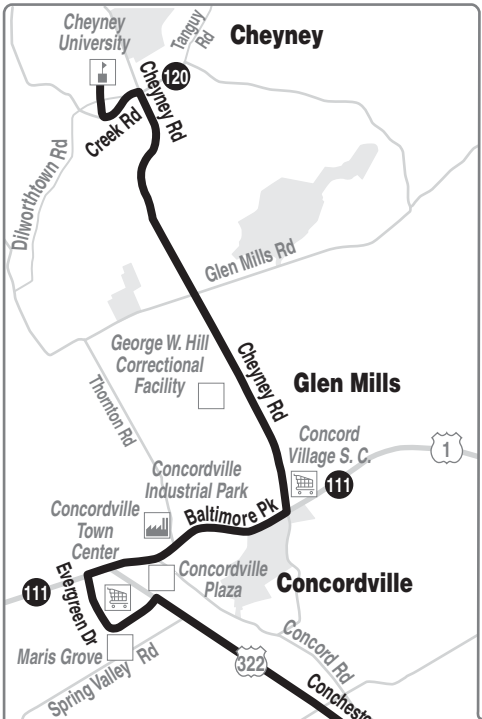

November 16, 2020

119

**Cheyney University
to Chester
Transportation Center**

**Serving
Marcus Hook**

FOR MORE INFORMATION:
Customer Service: 215-580-7800
TDD/TTY: 215-580-7853
www.septa.org

Connections at Chester Transportation Center:
 37, 109, 113, 114,
 117, 118, 119,
 Wilmington/Newark Line

The inset map shows the Chester Transportation Center in detail, with streets such as 9th St, 7th St, 6th St, 5th St, 4th St, 3rd St, 2nd St, and Front St. It also shows the location of Chester H.S. and Harrah's Philadelphia.

Weekdays						
To Cheyney University						
Chester Transportation Center	3rd St and Highland Av (Chester)	10th and Market Sts (Marcus Hook)	Larkin's Corner Shopping Center	Concordville Town Centre	Cheyney University	
AM SERVICE						
4.45	4.56	5.03	5.12	5.24	5.39	
6.00	6.12	6.20	6.31	6.44	6.59	
7.00	7.13	7.20	7.33	7.46	8.01	
8.00	8.13	8.20	8.33	8.45	8.59	
9.00	9.13	9.20	9.31	9.43	9.57	
10.00	10.13	10.20	10.31	10.43	10.57	
11.00	11.13	11.20	11.31	11.43	11.57	
PM SERVICE						
12.00	12.13	12.20	12.31	12.43	12.57	
1.00	1.13	1.19	1.30	1.43	1.57	
2.00	2.13	2.19	2.31	2.43	2.57	
3.00	3.13	3.19	3.32	3.44	3.58	
4.00	4.13	4.20	4.34	4.46	5.00	
5.00	5.12	5.18	5.30	5.43	5.55	
6.15	6.27	6.33	6.44	6.56	7.08	
7.30	7.40	7.46	7.57	8.08	8.20	
9.00	9.10	9.16	9.26	9.37	9.49	
10.15	10.25	10.30	10.39	--	--	
11.20	11.30	--	--	--	--	