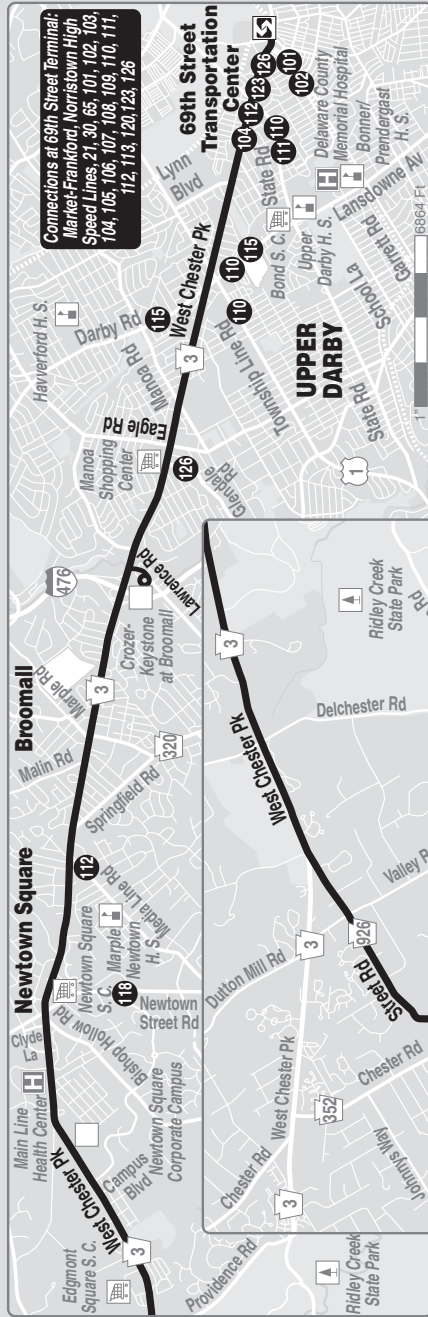

120

Effective June 10, 2019

Cheyney University
to 69th Street
Transportation Center

Serving Newtown Square

MONDAYS THROUGH FRIDAYS

To Cheyney University

69th Street Transportation Center	West Chester Pike and Eagle Rd (Mlanos)	Crozer-Keystone at Broomall	West Chester Pike and Sproul Rd (Broomall)	West Chester Pike and Clyde La (Newtown Square)	West Chester Pike and Providence Rd (Edgmont)	Street and Middletown Rds	Cheyney University
AM SERVICE							
5.55	6.05	--	6.11	6.17	6.22	6.29	6.36
7.15	7.29	7.41	7.48	7.57	8.03	8.10	8.17
9.15	9.28	9.33	9.39	9.45	9.51	9.58	10.05
10.55	11.08	11.13	11.19	11.26	11.32	11.38	11.45
PM SERVICE							
1.55	2.08	2.13	2.19	2.26	2.32	2.39	2.46
3.10	3.23	3.29	3.35	3.43	3.49	3.56	4.04
7.20	7.32	--	7.39	7.45	7.51	7.58	8.05
10.05	10.16	--	10.22	10.27	10.32	10.39	10.46

To 69th Street Transportation Center

Cheyney University	Street and Middletown Rds	West Chester Pike and Providence Rd (Edgmont)	West Chester Pike and Newtown Street Rd (Newtown Square)	West Chester Pike and Sproul Rd (Broomall)	Crozer-Keystone at Broomall	West Chester Pike and Eagle Rd (Mlanos)	69th Street Transportation Center
AM SERVICE							
8.23	8.31	8.39	8.46	8.53	8.58	9.05	9.18
10.32	10.39	10.46	10.51	10.58	11.02	11.07	11.19
PM SERVICE							
12.05	12.12	12.19	12.26	12.33	12.37	12.42	12.54
3.02	3.09	3.17	3.23	3.30	3.36	3.43	3.56
4.15	4.22	4.30	4.38	4.46	4.51	4.59	5.13
5.43	5.50	5.58	6.05	6.12	6.17	6.25	6.38
8.27	8.33	8.40	8.45	8.50	--	8.56	9.07
11.00	11.06	11.12	11.17	11.22	--	11.28	11.38

Subject To Change

Customer Service.....610-734-1300
TDD/TTY (HEARING IMPAIRED ONLY).....215-580-7853
Or check the Internet.....www.septa.org