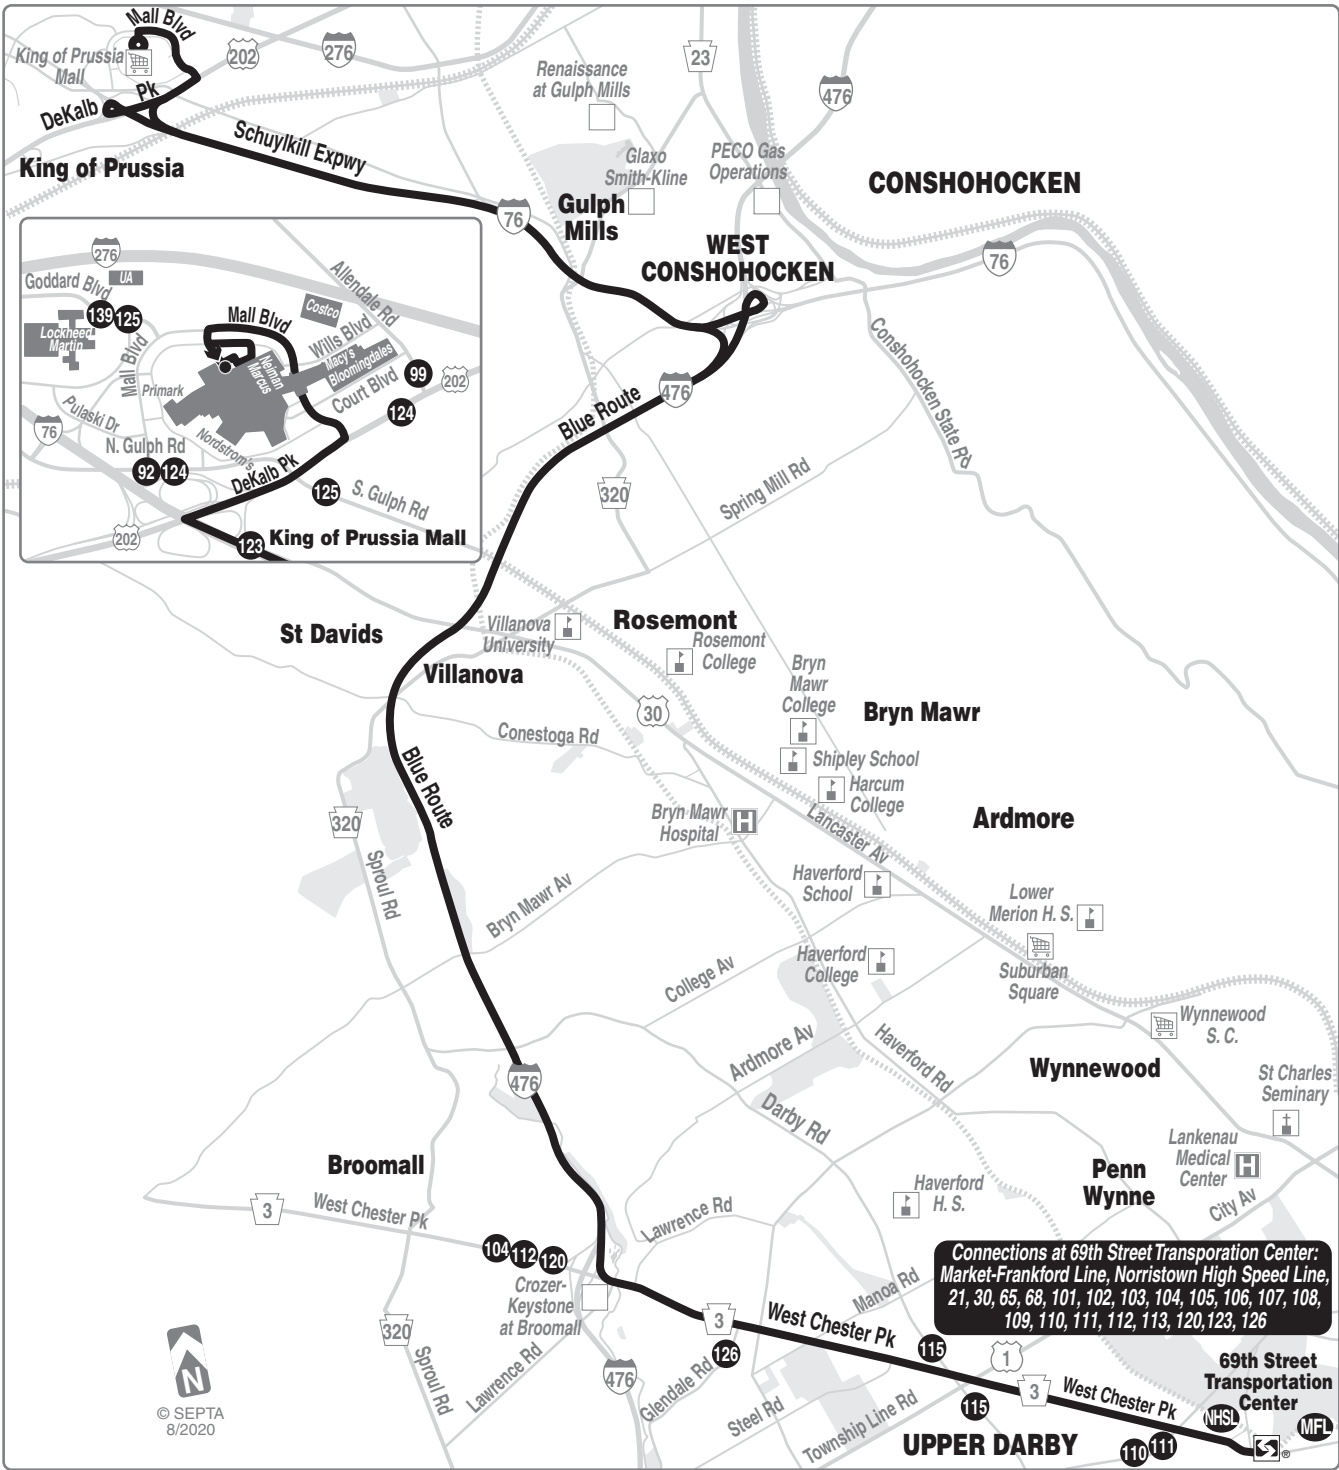

Weekdays		
To King of Prussia		
69th Street Transportation Center	West Chester Pike and Eagle Rd (Manoa)	King of Prussia Mall (Transit Center)
AM SERVICE		
4.47	4.59	5.18
5.15	5.27	5.46
5.45	5.57	6.16
6.15	6.28	6.48
7.15	7.32	7.57
8.15	8.32	8.54
8.55	9.12	9.32
9.25	9.42	10.02
9.55	10.11	10.31
10.25	10.41	11.01
10.55	11.11	11.31
11.25	11.41	12.01
11.55	12.11	12.31
PM SERVICE		
12.25	12.41	1.01
12.55	1.11	1.31
1.25	1.41	2.01
1.55	2.11	2.31
2.30	2.46	3.06
3.00	3.16	3.36
3.30	3.47	4.07
4.00	4.16	4.36
4.30	4.46	5.06
5.05	5.21	5.42
6.00	6.16	6.37
7.15	7.31	7.51
8.00	8.15	8.35
9.10	9.25	9.45

Weekdays		
To 69th Street Transportation Center		
King of Prussia Mall (Transit Center)	West Chester Pike and Eagle Rd (Manoa)	69th Street Transportation Center
AM SERVICE		
8.15	8.40	8.56
8.47	9.12	9.28
9.17	9.42	9.57
9.47	10.12	10.27
10.17	10.42	10.57
10.47	11.10	11.25
11.17	11.40	11.55
11.47	12.10	12.25
PM SERVICE		
12.17	12.40	12.55
12.47	1.10	1.25
1.17	1.40	1.55
1.47	2.10	2.25
2.17	2.40	2.55
2.47	3.10	3.25
3.20	3.43	3.59
3.50	4.16	4.32
4.30	4.57	5.13
5.00	5.27	5.43
5.35	6.02	6.18
6.10	6.36	6.52
6.57	7.22	7.32
7.45	8.06	8.16
8.15	8.36	8.50
8.45	9.06	9.19
9.15	9.36	9.46
9.55	10.16	10.26
11.10	11.31	11.41

Sundays		
To King of Prussia		
69th Street Transportation Center	West Chester Pike and Eagle Rd (Manoa)	King of Prussia Mall (Transit Center)
AM SERVICE		
7.55	8.06	8.26
8.55	9.06	9.26
9.25	9.36	9.56
9.55	10.06	10.26
10.25	10.36	10.56
10.55	11.06	11.26
11.25	11.36	11.56
11.55	12.06	12.26
PM SERVICE		
12.25	12.36	12.56
12.55	1.06	1.29
1.25	1.36	1.59
1.55	2.06	2.29
2.25	2.36	2.59
2.55	3.06	3.29
3.25	3.36	3.59
4.00	4.11	4.34
5.20	5.31	5.51