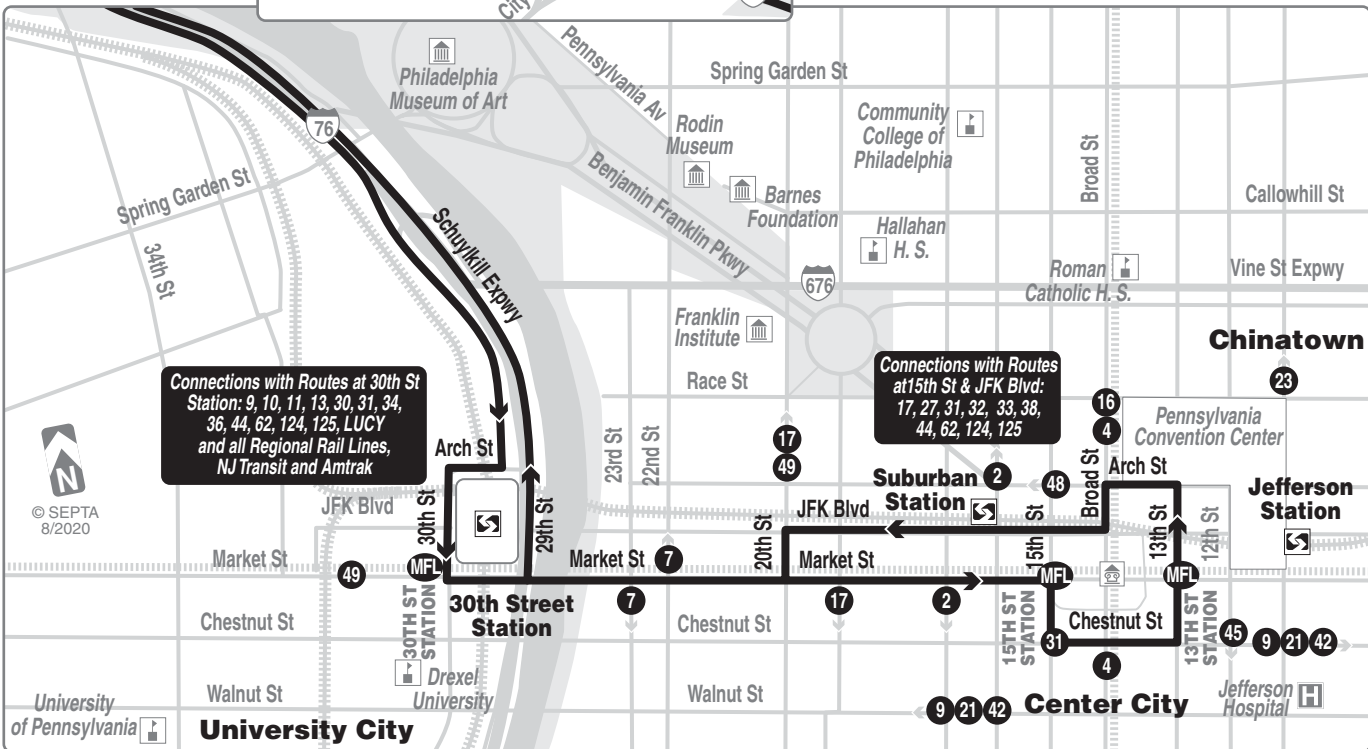

Connections at Wissahickon Transportation Center:
1, 9, 27, 38, 61, 62, 65, 124, 125, R

© SEPTA 8/2020

Weekdays								
To King of Prussia/Valley Forge								
13th & Market Sts	29th and Market Sts	Wissahickon Transportation Center	Gulph Mills Station	King of Prussia Mall (Transit Center)	1st Av and Gulph Rd (Valley Forge Casino)	Valley Forge Towers	BNY Mellon (Valley Forge & Moore Rds)	Valley Forge National Historical Park
AM SERVICE								
4.57	5.07	5.15	5.29	5.39	5.44	5.51	5.53	---
5.35	5.45	5.53	6.07	6.18	6.25	6.33	6.35	---
---	---	---	6.40	6.51	6.58	7.05	7.08	---
6.10	6.20	6.29	6.46	6.58	7.04	7.12	7.14	---
6.35	6.47	EXPRESS	7.12	7.25	7.32	7.39	7.41	---
---	---	7.00	7.25	7.37	7.44	7.52	7.54	---
7.00	7.11	EXPRESS	7.48	8.00	8.08	8.15	8.17	---
---	---	7.32	7.57	8.10	8.17	8.25	8.27	---
7.20	7.34	7.47	8.10	8.23	8.30	8.37	8.44	---
7.40	7.53	8.04	8.28	8.41	8.48	8.55	8.57	9.02
---	---	8.30	8.50	9.03	9.09	9.17	9.19	---
8.00	8.16	EXPRESS	8.56	9.08	9.16	9.22	9.24	---
8.30	8.44	8.55	9.19	9.31	9.37	9.45	9.48	9.53
9.00	9.15	9.25	9.43	9.55	10.01	10.09	10.12	---
9.30	9.44	9.54	10.09	10.20	---	---	---	---
10.00	10.13	10.23	10.38	10.48	10.54	11.02	11.04	11.09
10.30	10.44	10.54	11.09	11.19	---	---	---	---
11.00	11.14	11.23	11.39	11.51	11.57	12.05	12.07	12.12
11.30	11.45	11.55	12.10	12.22	12.28	12.36	12.39	---
PM SERVICE								
12.00	12.14	12.24	12.39	12.50	12.56	1.03	1.05	1.10
12.30	12.44	12.54	1.09	1.21	1.28	1.36	1.39	---
1.00	1.14	1.24	1.41	1.53	2.00	2.07	2.09	2.14
1.30	1.43	1.53	2.09	2.21	2.28	2.35	2.38	---
2.00	2.15	2.26	2.42	2.55	3.02	3.10	3.12	3.17
2.30	2.45	2.56	3.14	3.26	3.33	3.41	3.44	---
3.00	3.15	3.29	3.47	4.00	4.07	4.16	4.19	4.24
3.30	3.44	3.58	4.16	4.29	4.36	4.44	4.47	---
4.00	4.16	4.30	4.49	5.03	5.11	5.19	5.22	---
4.30	4.47	5.01	5.19	5.33	5.40	5.48	5.51	---
5.05	5.23	5.38	5.56	6.10	6.17	6.24	6.27	---
5.35	5.50	6.02	6.18	6.31	6.37	6.43	6.46	---
6.05	6.17	6.29	6.45	6.57	7.03	7.09	7.12	---
7.05	7.16	7.27	7.41	7.53	7.59	8.05	8.08	---
8.05	8.16	8.27	8.41	8.51	8.57	9.03	9.05	---
9.03	9.13	9.23	9.37	9.47	9.53	9.59	10.01	---
10.05	10.14	10.23	10.37	10.46	10.51	10.57	10.59	---
11.10	11.19	11.28	11.42	11.50	11.55	12.00	12.02	---
EXPRESS - BY-PASS Wissahickon Transportation Center								