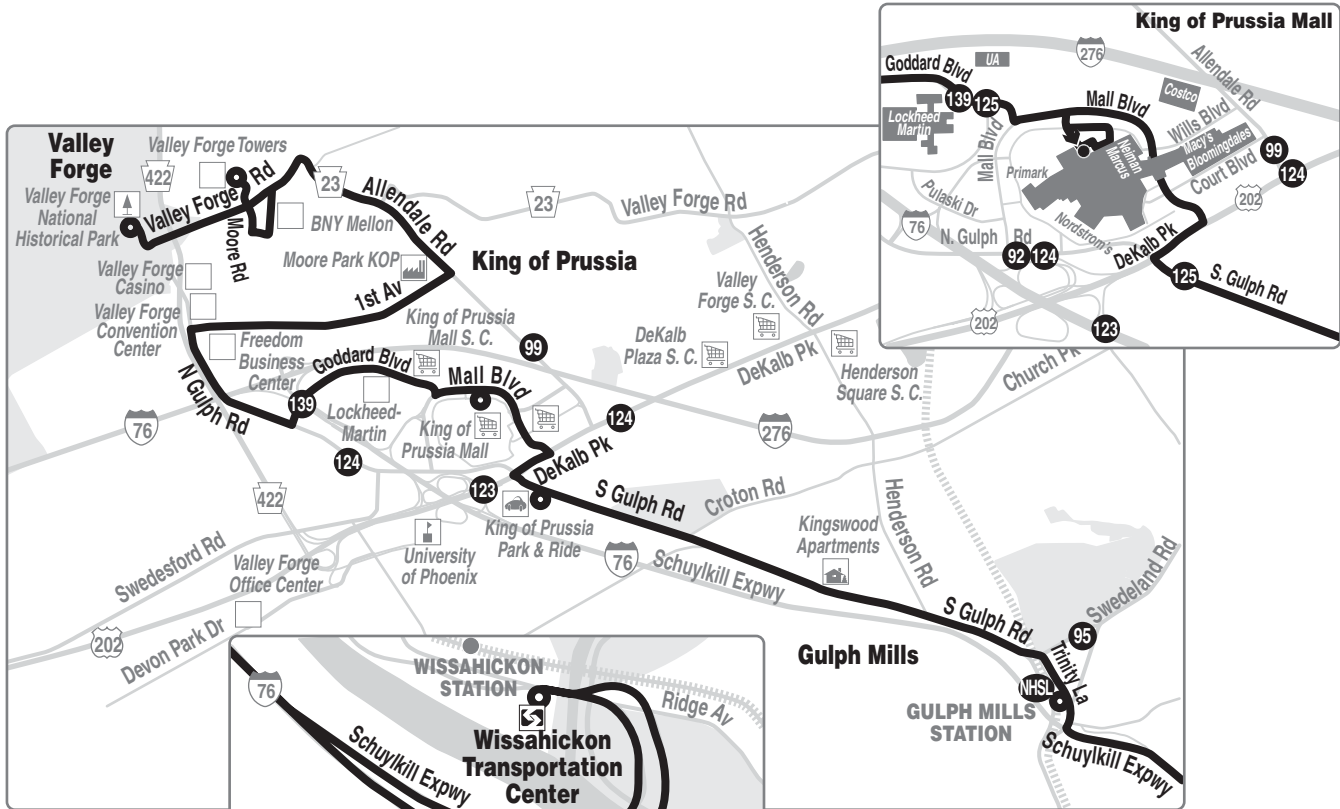

WISSAHICKON STATION
Wissahickon Transportation Center

Connections at Wissahickon Transportation Center:
1, 9, 27, 38, 61, 62, 65, 124, 125, R

© SEPTA 8/2020