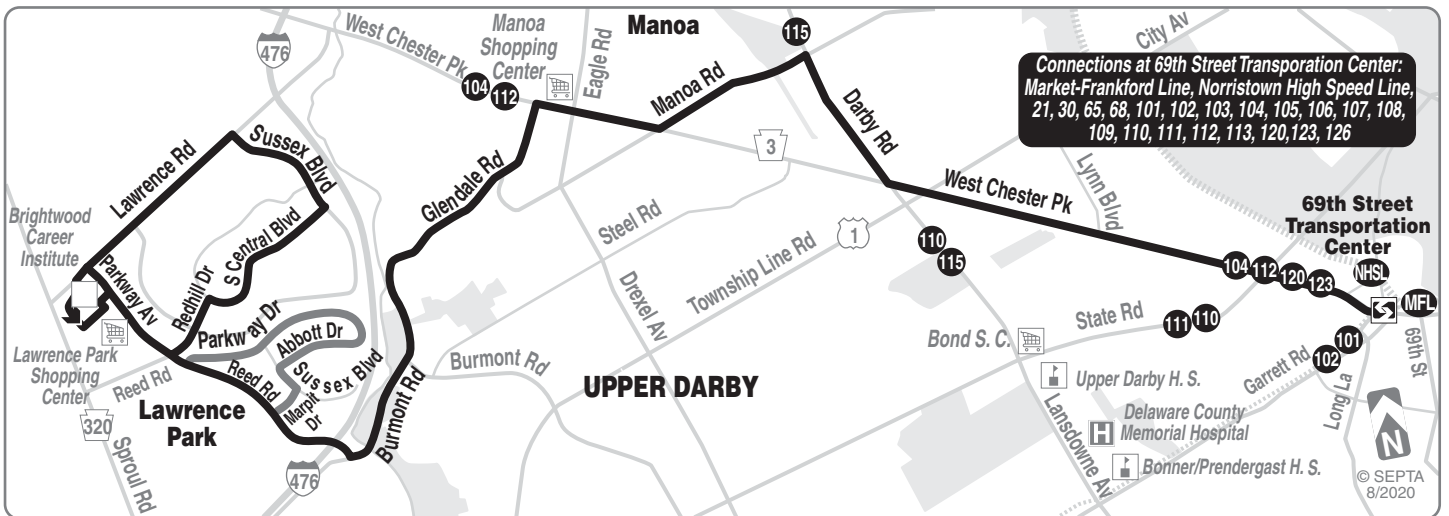

November 16, 2020

126

**Lawrence Park
to 69th Street
Transportation Center**

Serving Manoa

FOR MORE INFORMATION:

Customer Service: 215-580-7800

TDD/TTY: 215-580-7853

www.septa.org

Connections at 69th Street Transportation Center:
 Market-Frankford Line, Norristown High Speed Line,
 21, 30, 65, 68, 101, 102, 103, 104, 105, 106, 107, 108,
 109, 110, 111, 112, 113, 120, 123, 126

Weekdays				
To Lawrence Park				
69th Street Transportation Center	West Chester Pike and Manoa Rd (Manoa)	Sussex Blvd and Abbott Dr (Lawrence Park)	Sussex and South Central Blvds (Lawrence Park)	Lawrence Park Shopping Center (Medical Building)
AM SERVICE				
5.15	5.23	5.29	---	5.36
6.15	6.24	6.30	---	6.37
6.45	6.57	7.04	---	7.11
7.17	7.29	7.37	---	7.46
7.47	7.59	8.07	---	8.16
8.18	8.30	8.39	---	8.48
8.48	9.00	9.08	---	9.17
9.30	9.40	9.46	---	9.55
10.30	10.40	10.45	---	10.54
11.30	11.40	11.46	---	11.55
PM SERVICE				
12.30	12.41	12.47	---	12.56
1.30	1.41	1.47	---	1.56
2.28	2.39	2.46	---	2.55
3.28	3.40	---	3.51	3.56
4.30	4.42	---	4.55	5.00
5.02	5.14	---	5.28	5.33
5.32	5.44	---	5.56	6.01
6.02	6.14	---	6.26	6.31
6.32	6.44	---	6.56	7.00
7.30	7.42	---	7.53	7.57

Sundays		
To Lawrence Park		
69th Street Transportation Center	West Chester Pike and Manoa Rd (Manoa)	Lawrence Park Shopping Center (Medical Building)
AM SERVICE		
5.55	6.03	6.13
6.55	7.04	7.14
7.55	8.04	8.14
8.55	9.04	9.14
9.55	10.04	10.14
10.55	11.04	11.14
11.55	12.04	12.15
PM SERVICE		
12.55	1.04	1.16
1.55	2.04	2.16
2.55	3.04	3.16
3.55	4.04	4.16
4.55	5.04	5.16
5.55	6.04	6.16

Sundays		
To 69th Street Transportation Center		
Lawrence Park Shopping Center (Medical Building)	West Chester Pike and Manoa Rd (Manoa)	69th Street Transportation Center
AM SERVICE		
6.19	6.27	6.37
7.19	7.27	7.37
8.19	8.28	8.39
9.19	9.28	9.39
10.19	10.28	10.39
11.19	11.29	11.41
PM SERVICE		
12.19	12.29	12.41
1.19	1.30	1.42
2.19	2.30	2.42
3.19	3.30	3.42
4.19	4.30	4.42
5.19	5.31	5.42
6.19	6.31	6.42