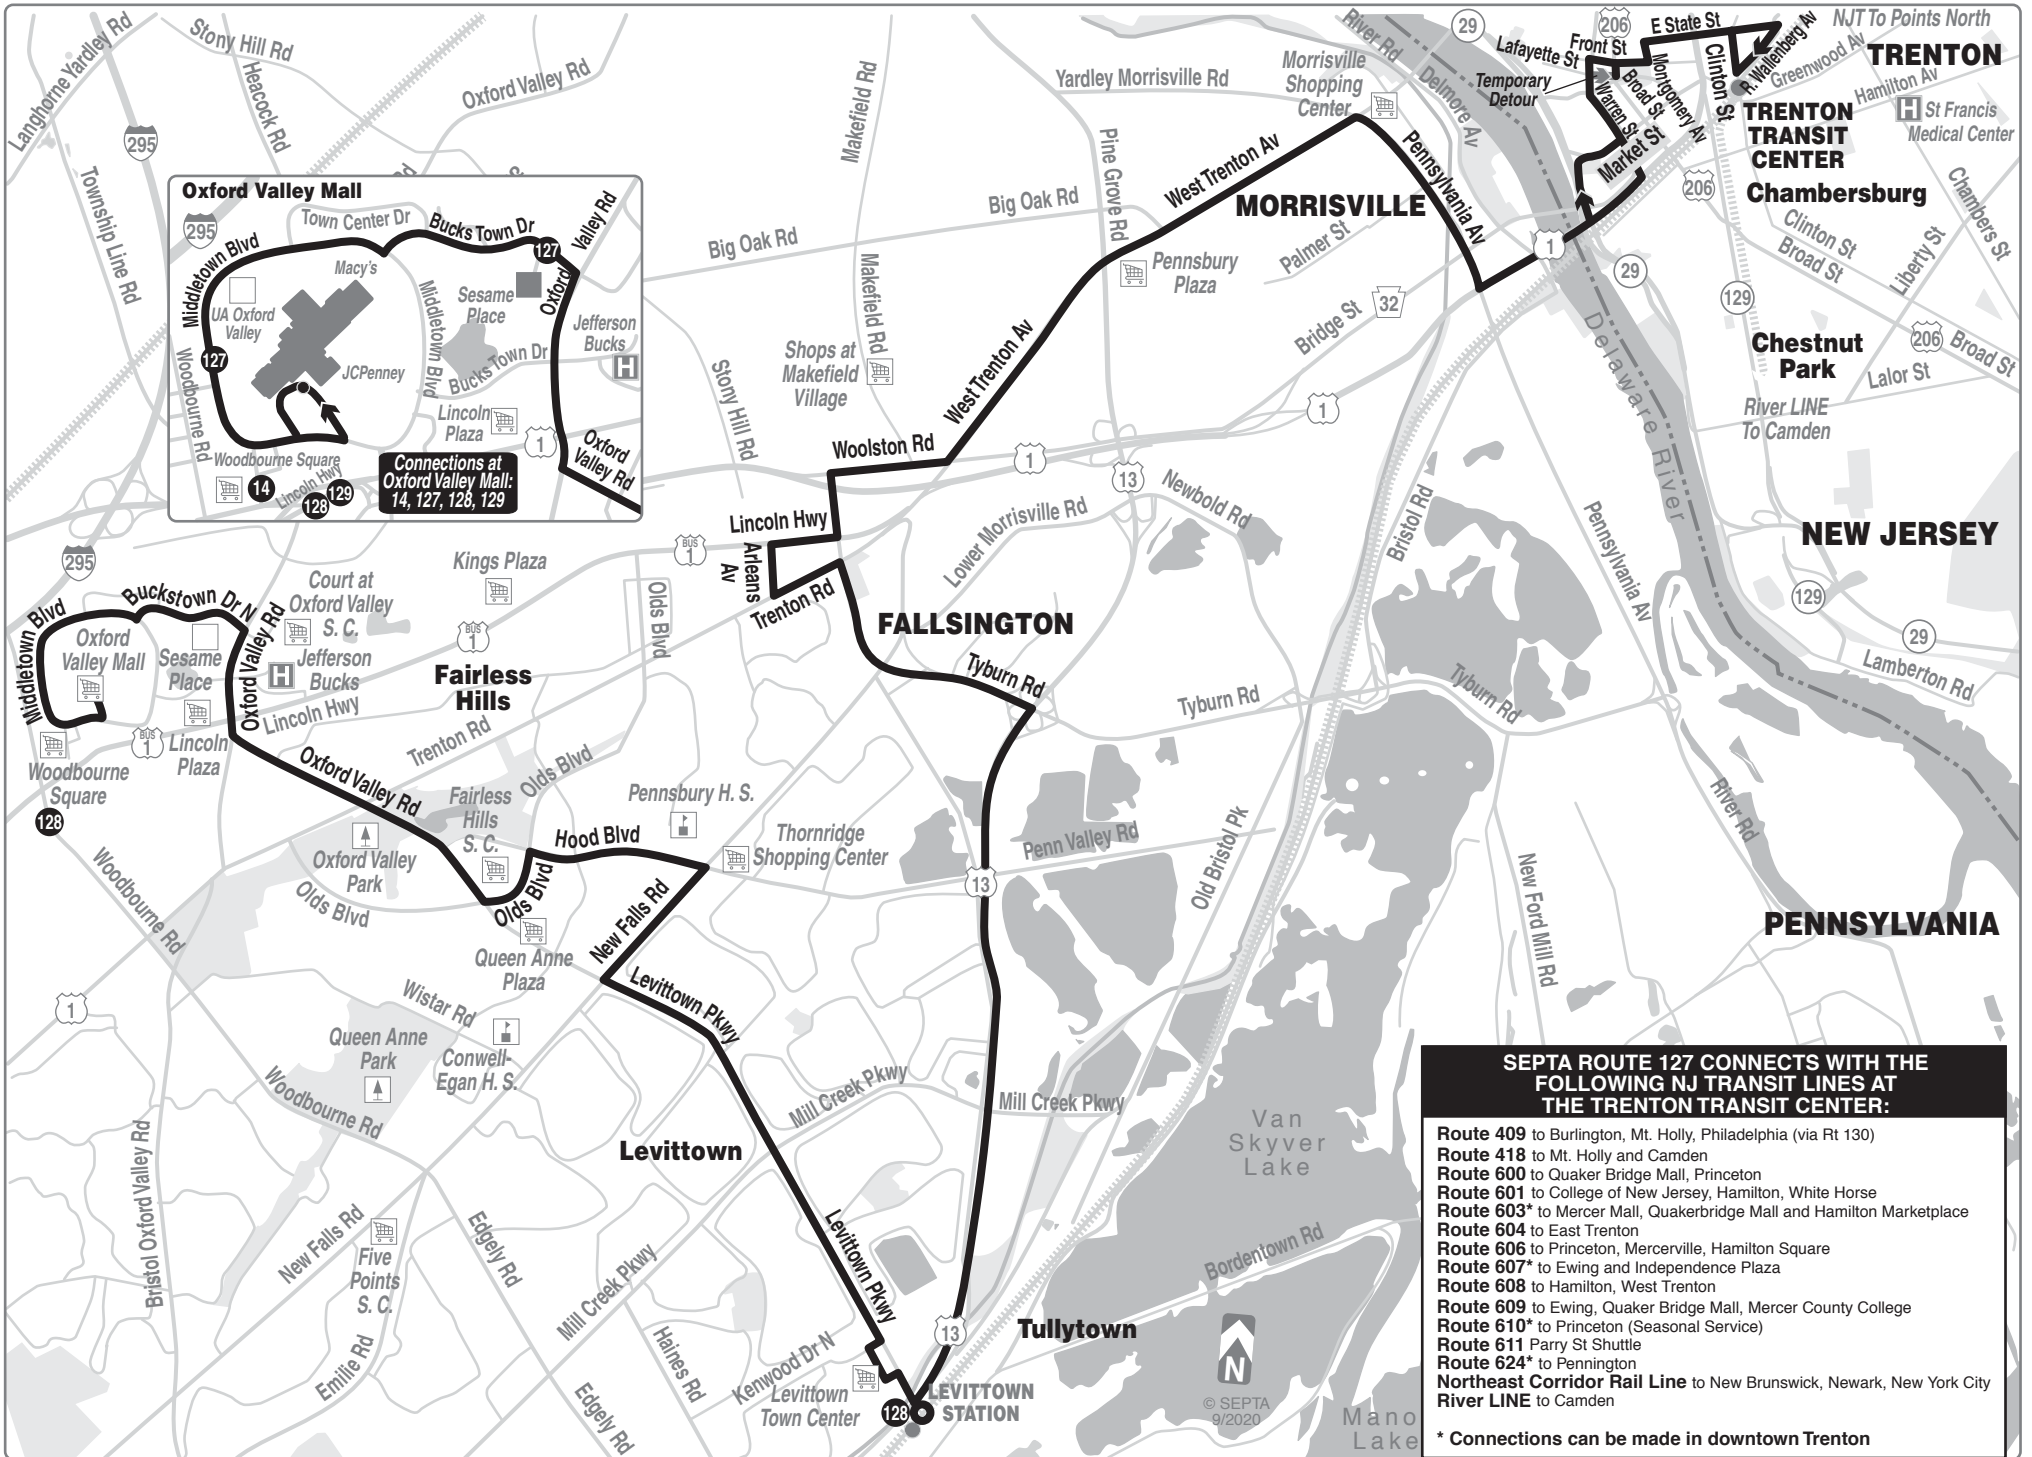

SEPTA ROUTE 127 CONNECTS WITH THE FOLLOWING NJ TRANSIT LINES AT THE TRENTON TRANSIT CENTER:

- Route 409** to Burlington, Mt. Holly, Philadelphia (via Rt 130)
- Route 418** to Mt. Holly and Camden
- Route 600** to Quaker Bridge Mall, Princeton
- Route 601** to College of New Jersey, Hamilton, White Horse
- Route 603*** to Mercer Mall, Quakerbridge Mall and Hamilton Marketplace
- Route 604** to East Trenton
- Route 606** to Princeton, Mercerville, Hamilton Square
- Route 607*** to Ewing and Independence Plaza
- Route 608** to Hamilton, West Trenton
- Route 609** to Ewing, Quaker Bridge Mall, Mercer County College
- Route 610*** to Princeton (Seasonal Service)
- Route 611** Parry St Shuttle
- Route 624*** to Pennington
- Northeast Corridor Rail Line** to New Brunswick, Newark, New York City
- River LINE** to Camden