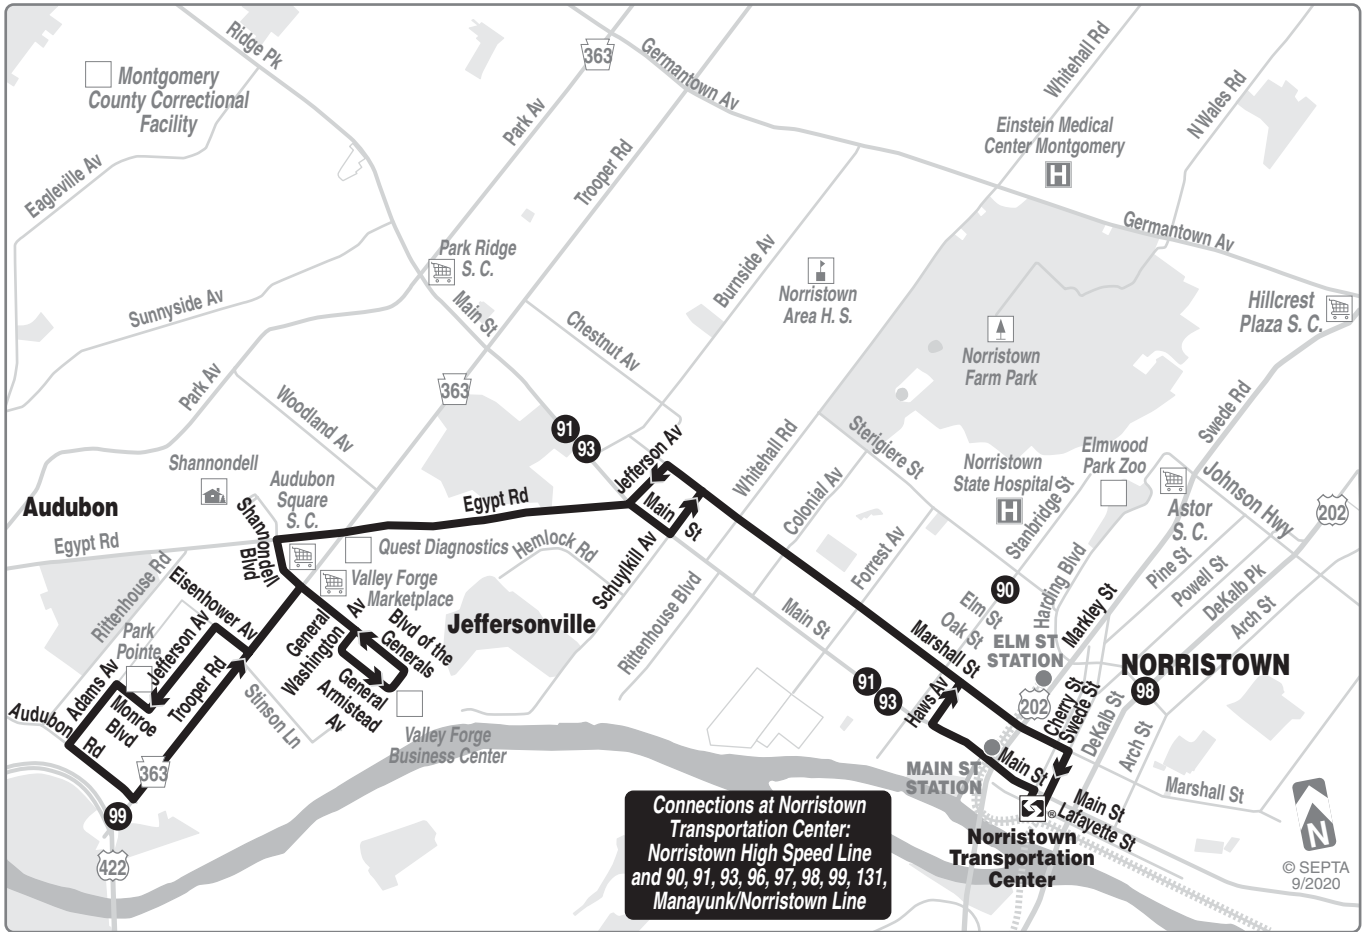

Weekdays						
To Audubon						
Norristown Transportation Center	Marshall and Buttonwood Sts (Norristown)	Jefferson Av and Main Sts (Jeffersonville)	Egypt and Trooper Rds (Trooper)	Bldv of the Generals & Gen Armistead Av (Valley Forge Business Center)	Trooper Rd and Eisenhower Av (Mack-Cali Corporate Center)	Audubon Rd and Adams Av (Valley Forge Corporate Center)
AM SERVICE						
5:10	5:16	5:21	5:25	5:31	5:34	5:38
6:00	6:06	6:12	6:15	6:21	6:23	6:27
6:35	6:42	6:48	6:52	6:59	7:01	7:05
7:00	7:07	7:13	7:17	7:23	7:26	7:30
7:35	7:42	7:49	7:54	8:00	8:03	8:07
8:00	8:08	8:15	8:20	8:26	8:29	8:33
8:35	8:43	8:50	8:55	9:01	9:03	9:07
9:00	9:08	9:14	9:18	9:24	9:26	9:30
10:00	10:08	10:14	10:18	10:24	10:26	10:30
11:00	11:08	11:14	11:18	11:24	11:26	11:30
PM SERVICE						
12:00	12:08	12:14	12:18	12:24	12:27	12:31
1:00	1:08	1:14	1:18	1:24	1:27	1:31
2:00	2:08	2:14	2:18	2:24	2:27	2:31
2:35	2:43	2:50	2:54	3:00	3:03	3:07
3:00	3:08	3:15	3:19	3:25	3:28	3:32
3:35	3:43	3:50	3:54	4:00	4:03	4:07
4:00	4:07	4:13	4:18	4:24	4:27	4:31
4:35	4:43	4:48	4:52	4:58	5:01	5:05
5:00	5:07	5:13	5:17	5:23	5:26	5:30
5:35	5:42	5:48	5:52	5:58	6:01	6:05
6:00	6:07	6:13	6:17	6:23	6:26	6:30
8:30	8:37	8:43	8:46	8:50	--	--
10:50	10:57	11:02	11:05	11:09	--	--

TRAVEL TIPS

- Sunday schedule will be operated on New Year's, Memorial, Independence, Labor, Thanksgiving, and Christmas days.
- Fare payment options: cash, or Septa Key Card with Pass or Travel Wallet Funds. Go to www.septa.org or m.septa.org for schedules & real time information. Try Schedules to Go for next 10 scheduled trips (smart phone users) or SMS Schedules for next 4 scheduled trips (by text message); See bus/trolley locations on TransitView.
- To SAVE Money on Your Commute visit www.thecommuterschoice.com