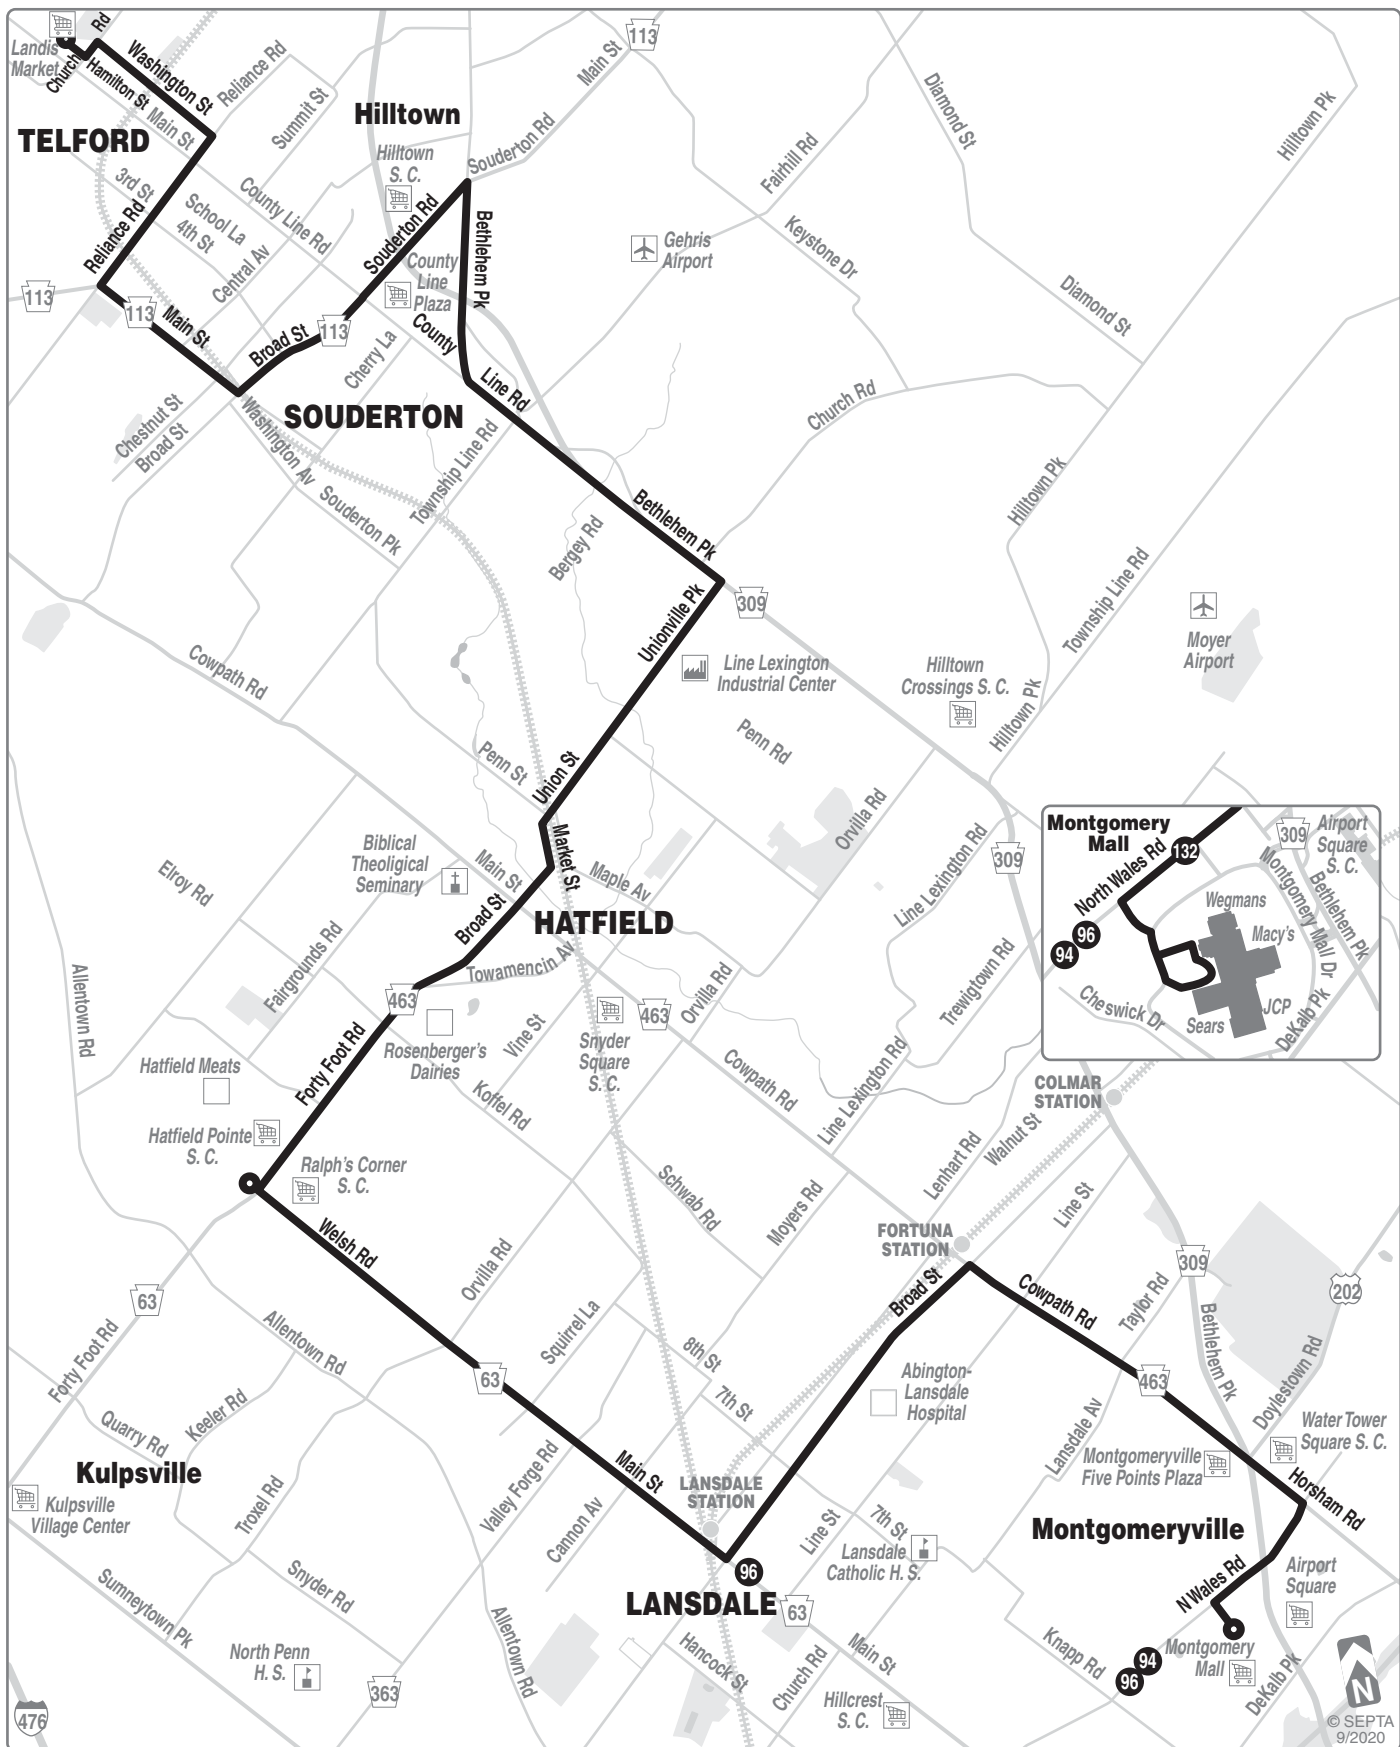

Weekdays						
To Telford						
Montgomery Mall (Near Macy's)	North Wales and Horsham Rds	Lansdale Station (Main and Green Sts)	Broad and Market Sts (Hatfield)	Bethlehem Pk & Souderton Rd	Main and Broad Sts (Souderton)	Landis Market (Telford)
AM SERVICE						
5.34	5.38	5.48	6.00	6.08	6.11	6.19
6.30	6.35	6.47	7.00	7.09	7.12	7.20
7.35	7.40	7.54	8.08	8.17	8.21	8.29
8.45	8.50	9.01	9.14	9.22	9.26	9.33
10.00	10.05	10.16	10.30	10.39	10.43	10.51
11.05	11.11	11.23	11.37	11.46	11.50	11.58
PM SERVICE						
12.15	12.21	12.33	12.47	12.56	1.00	1.08
1.20	1.26	1.38	1.53	2.02	2.06	2.14
2.25	2.31	2.44	2.59	3.08	3.12	3.21
3.30	3.36	3.51	4.07	4.17	4.21	4.29
4.40	4.48	5.03	5.19	5.30	5.34	5.45
6.00	6.07	6.21	6.34	6.42	6.46	6.57
7.40	7.46	7.58	8.11	8.19	8.23	8.34
9.40	9.46	9.56	10.08	10.15	10.18	10.27

Weekdays						
To Montgomery Mall						
Landis Market (Telford)	Main and Broad Sts (Souderton)	Bethlehem Pk & Souderton Rd	Broad and Market Sts (Hatfield)	Lansdale Station (Main and Green Sts)	North Wales and Horsham Rds	Montgomery Mall (Near Macy's)
AM SERVICE						
4.42	4.53	4.56	5.03	5.14	5.22	5.25
6.25	6.37	6.41	6.50	7.03	7.14	7.18
7.30	7.42	7.46	7.55	8.12	8.24	8.28
8.38	8.49	8.53	9.01	9.15	9.26	9.30
9.55	10.06	10.10	10.18	10.31	10.42	10.47
11.05	11.15	11.19	11.27	11.41	11.52	11.57
PM SERVICE						
12.14	12.25	12.29	12.36	12.50	1.01	1.06
1.15	1.26	1.30	1.37	1.51	2.02	2.07
2.10	2.21	2.25	2.32	2.46	2.58	3.03
3.28	3.38	3.43	3.51	4.08	4.21	4.27
4.40	4.51	4.55	5.03	5.19	5.32	5.38
6.00	6.10	6.15	6.23	6.37	6.48	6.53
7.10	7.18	7.21	7.28	7.40	7.50	7.55
8.45	8.54	8.58	9.05	9.17	9.26	9.31

Subject To Change

Saturdays						
To Telford						
Montgomery Mall (Near Macy's)	North Wales and Horsham Rds	Lansdale Station (Main and Green Sts)	Broad and Market Sts (Hatfield)	Bethlehem Pk & Souderton Rd	Main and Broad Sts (Souderton)	Landis Market (Telford)
AM SERVICE						
8.00	8.04	8.14	8.26	8.32	8.35	8.44
9.15	9.19	9.29	9.41	9.49	9.52	10.02
10.20	10.25	10.35	10.48	10.56	10.59	11.09
11.30	11.36	11.47	12.01	12.09	12.12	12.22
PM SERVICE						
12.40	12.46	12.57	1.11	1.19	1.22	1.33
1.50	1.56	2.07	2.21	2.29	2.32	2.42
3.00	3.06	3.17	3.31	3.40	3.45	3.55
4.10	4.16	4.26	4.39	4.48	4.53	5.03
5.20	5.25	5.35	5.48	5.58	6.02	6.11
6.30	6.35	6.45	6.58	7.07	7.10	7.19
7.50	7.55	8.05	8.18	8.26	8.29	8.38
9.50	9.54	10.04	10.15	10.23	10.26	10.34

Saturdays						
To Montgomery Mall						
Landis Market (Telford)	Main and Broad Sts (Souderton)	Bethlehem Pk & Souderton Rd	Broad and Market Sts (Hatfield)	Lansdale Station (Main and Green Sts)	North Wales and Horsham Rds	Montgomery Mall (Near Macy's)
AM SERVICE						
7.00	7.09	7.12	7.17	7.31	7.43	7.46
9.05	9.14	9.18	9.23	9.38	9.50	9.53
10.15	10.25	10.29	10.36	10.51	11.05	11.09
11.25	11.35	11.39	11.46	12.02	12.14	12.18
PM SERVICE						
12.35	12.45	12.49	12.56	1.11	1.23	1.27
1.45	1.55	1.59	2.06	2.19	2.31	2.35
3.00	3.10	3.14	3.21	3.33	3.45	3.49
4.05	4.15	4.19	4.27	4.43	4.56	5.00
5.20	5.30	5.34	5.41	5.53	6.05	6.09
6.30	6.40	6.44	6.51	7.03	7.15	7.19
7.40	7.50	7.54	8.01	8.13	8.24	8.28
8.50	9.00	9.04	9.11	9.23	9.34	9.38

Sundays						
To Telford						
Montgomery Mall (Near Macy's)	North Wales and Horsham Rds	Lansdale Station (Main and Green Sts)	Broad and Market Sts (Hatfield)	Bethlehem Pk & Souderton Rd	Main and Broad Sts (Souderton)	Landis Market (Telford)
AM SERVICE						
9.05	9.10	9.20	9.32	9.38	9.43	9.51
11.00	11.06	11.17	11.30	11.37	11.42	11.50
PM SERVICE						
3.10	3.16	3.26	3.39	3.46	3.51	4.00
6.30	6.34	6.44	6.56	7.03	7.08	7.17