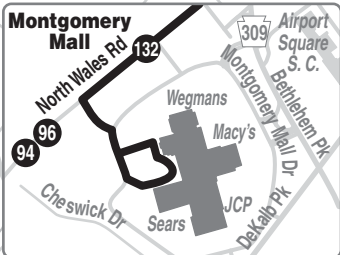

November 15, 2020

132

**Telford to
Montgomery Mall**

**Serving
Lansdale**

FOR MORE INFORMATION:
Customer Service: 215-580-7800
TDD/TTY: 215-580-7853
www.septa.org

Weekdays						
To Telford						
Montgomery Mall (Near Macy's)	North Wales and Horsham Rds	Lansdale Station (Main and Green Sts)	Broad and Market Sts (Hatfield)	Bethlehem Pk & Souderton Rd	Main and Broad Sts (Souderton)	Landis Market (Telford)
AM SERVICE						
5.34	5.38	5.48	6.00	6.08	6.11	6.19
6.30	6.35	6.47	7.00	7.09	7.12	7.20
7.35	7.40	7.54	8.08	8.17	8.21	8.29
8.45	8.50	9.01	9.14	9.22	9.26	9.33
10.00	10.05	10.16	10.30	10.39	10.43	10.51
11.05	11.11	11.23	11.37	11.46	11.50	11.58
PM SERVICE						
12.15	12.21	12.33	12.47	12.56	1.00	1.08
1.20	1.26	1.38	1.53	2.02	2.06	2.14
2.25	2.31	2.44	2.59	3.08	3.12	3.21
3.30	3.36	3.51	4.07	4.17	4.21	4.29
4.40	4.48	5.03	5.19	5.30	5.34	5.45
6.00	6.07	6.21	6.34	6.42	6.46	6.57
7.40	7.46	7.58	8.11	8.19	8.23	8.34
9.40	9.46	9.56	10.08	10.15	10.18	10.27

Sundays						
To Telford						
Montgomery Mall (Near Macy's)	North Wales and Horsham Rds	Lansdale Station (Main and Green Sts)	Broad and Market Sts (Hatfield)	Bethlehem Pk & Souderton Rd	Main and Broad Sts (Souderton)	Landis Market (Telford)
AM SERVICE						
9.05	9.10	9.20	9.32	9.38	9.43	9.51
11.00	11.06	11.17	11.30	11.37	11.42	11.50
PM SERVICE						
3.10	3.16	3.26	3.39	3.46	3.51	4.00
6.30	6.34	6.44	6.56	7.03	7.08	7.17

Sundays						
To Montgomery Mall						
Landis Market (Telford)	Main and Broad Sts (Souderton)	Bethlehem Pk & Souderton Rd	Broad and Market Sts (Hatfield)	Lansdale Station (Main and Green Sts)	North Wales and Horsham Rds	Montgomery Mall (Near Macy's)
AM SERVICE						
10.05	10.14	10.18	10.24	10.36	10.47	10.51
PM SERVICE						
12.05	12.14	12.18	12.25	12.39	12.50	12.54
4.10	4.19	4.23	4.30	4.43	4.53	4.57