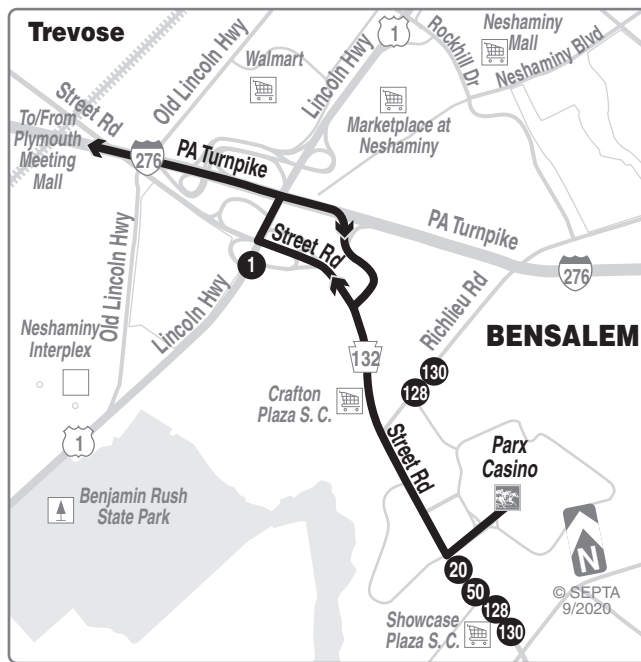

## TRAVEL TIPS

- Route 150 does not operate on Sundays or Holidays (New Year's, Memorial, Independence, Labor, Thanksgiving, and Christmas days).
- Fare payment options: cash, or SEPTA Key Card with Pass or Travel Wallet Funds. Go to [www.septa.org](http://www.septa.org) or [m.septa.org](http://m.septa.org) for schedules & real time information. Try Schedules to Go for next 10 scheduled trips (smart phone users) or SMS Schedules for next 4 scheduled trips (by text message); See bus/trolley locations on TransitView.
- To SAVE Money on Your Commute visit [www.thecommuterschoice.com](http://www.thecommuterschoice.com)