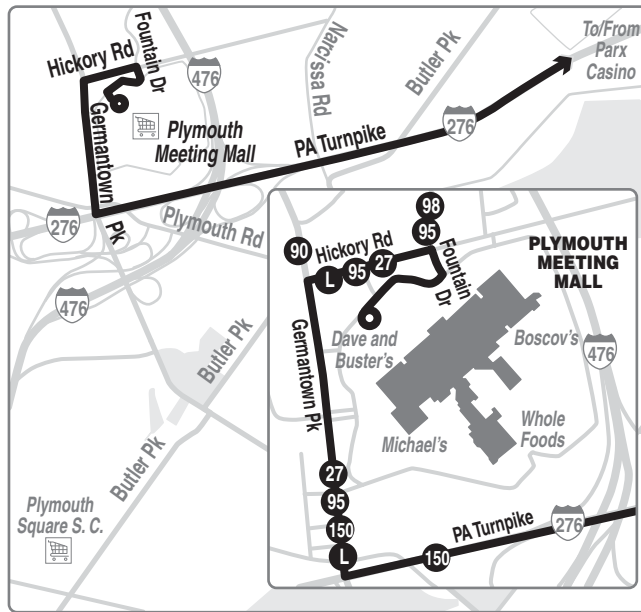

# 150 Parx Casino to Plymouth Meeting Mall

Weekdays	
To Parx Casino	
Plymouth Meeting Mall	Parx Casino
AM SERVICE	
11.15	11.45
PM SERVICE	
1.15	1.47
2.30	3.02
3.10	3.42
Saturdays	
AM SERVICE	
6.30	7.00
7.30	8.00
11.30	12.02

Weekdays	
To Plymouth Meeting Mall	
Parx Casino	Plymouth Meeting Mall
PM SERVICE	
2.00	2.30
2.45	3.15
3.45	4.16
6.30	7.01
8.45	9.15
9.50	10.20
11.20	11.50
Saturdays	
PM SERVICE	
12.30	1.01
2.30	3.01
5.20	5.51
8.30	9.01
10.30	11.01
11.00	11.31

## TRAVEL TIPS

- Route 150 does not operate on Sundays or Holidays (New Year's, Memorial, Independence, Labor, Thanksgiving, and Christmas days).
- Fare payment options: cash, or SEPTA Key Card with Pass or Travel Wallet Funds. Go to [www.septa.org](http://www.septa.org) or [m.septa.org](http://m.septa.org) for schedules & real time information. Try Schedules to Go for next 10 scheduled trips (smart phone users) or SMS Schedules for next 4 scheduled trips (by text message); See bus/trolley locations on TransitView.
- To SAVE Money on Your Commute visit [www.thecommuterschoice.com](http://www.thecommuterschoice.com)