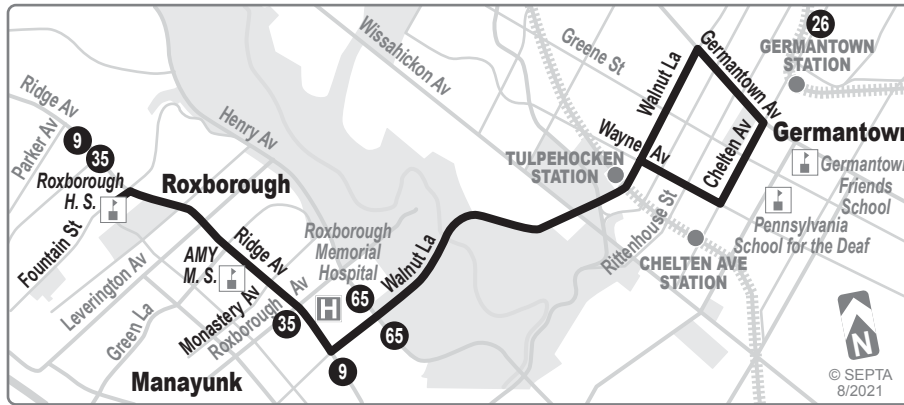

439

Germantown to Roxborough

Effective August 31, 2021

SEPTA

Service operates ONLY when school is in session.

MONDAYS THROUGH FRIDAYS EXCEPT CERTAIN HOLIDAYS			
Germantown and Cheltenham Aves	Walnut La and Henry Av		Ridge Av and Fountain St
AM SERVICE			
6.43	6.51		7.01
6.50	6.58		7.08
Ridge Av and Fountain St	Ridge and Monastery Aves		Germantown and Cheltenham Aves
PM SERVICE			
2.44	--		3.04
2.45	--		3.05
--	2.44		3.00

Subject To Change

Bus Routes 9 and 35 provide regular service to the intersection of Ridge Avenue and Fountain Street. Consult either Route 9 or 35 public timetables for schedule information.