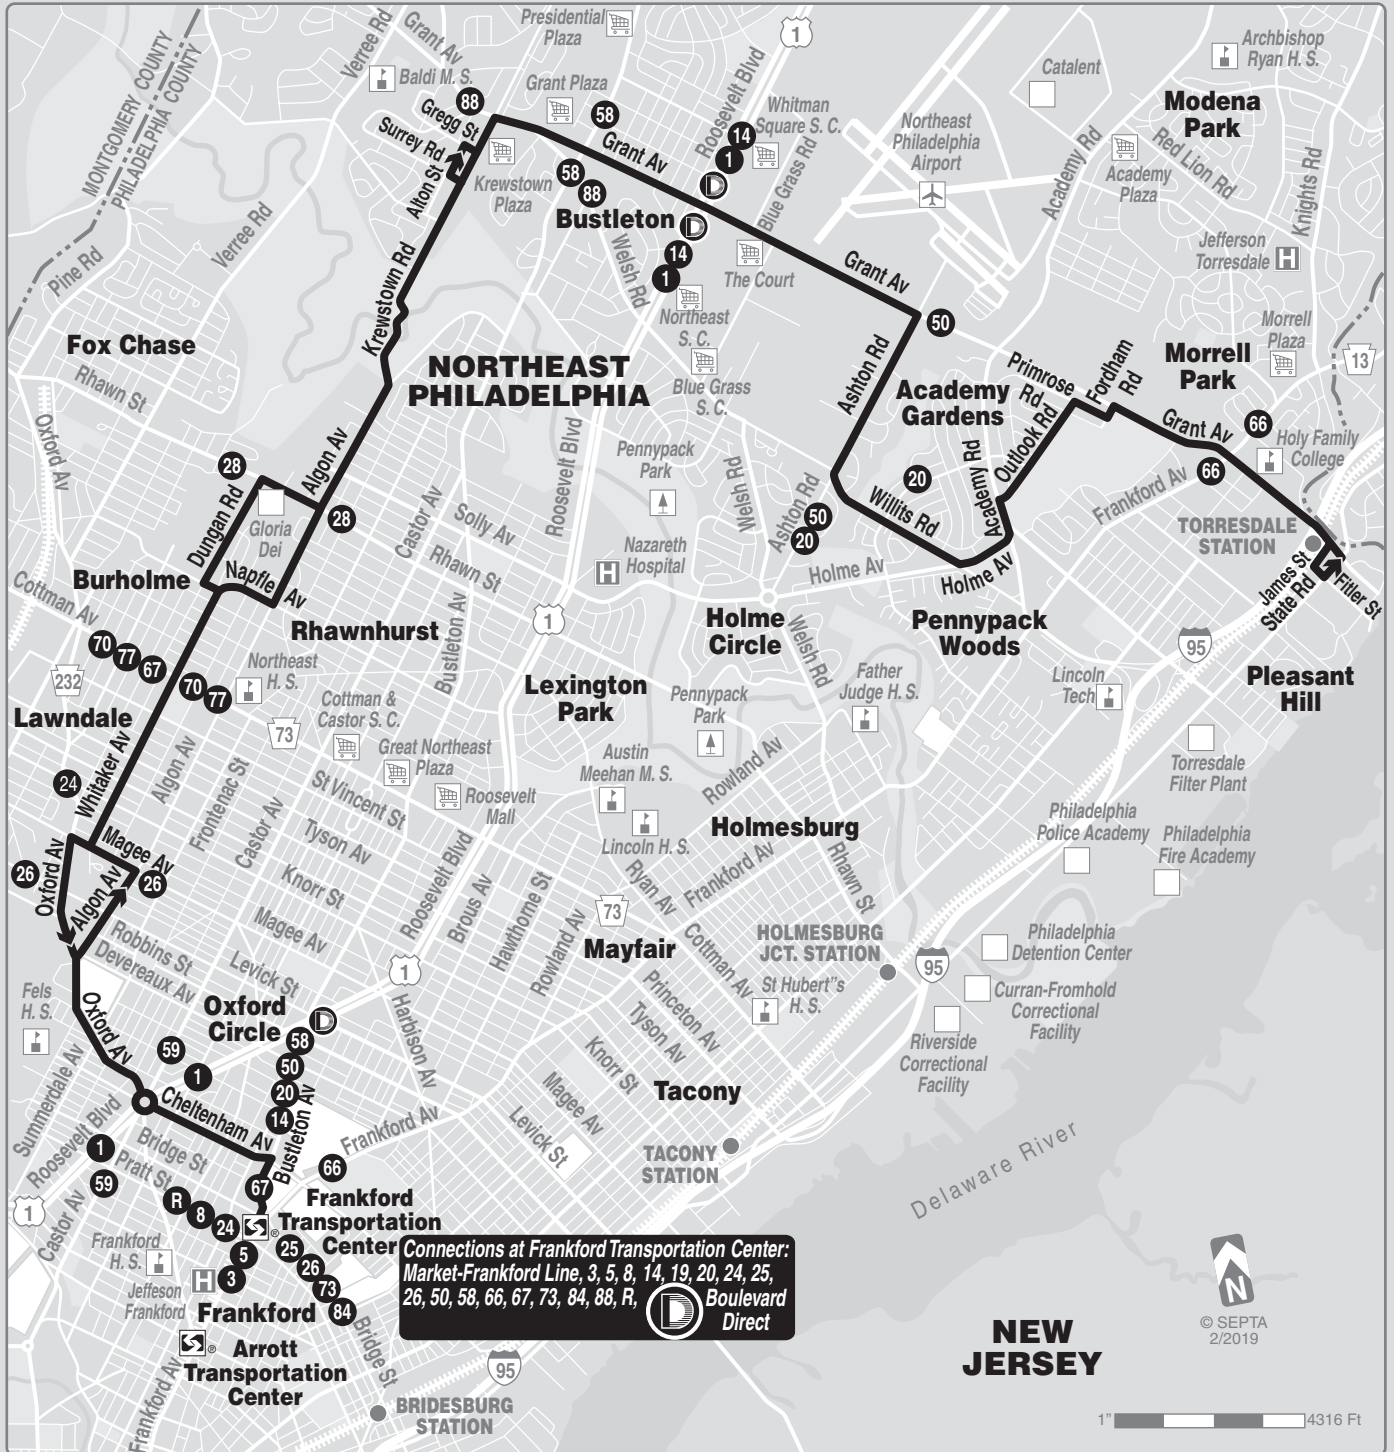

19

Effective February 24, 2020

Torresdale Station to Frankford Transportation Center

Serving
Northeast
Philadelphia

Customer Service 215-580-7800
TDD/TTY 215-580-7853
www.septa.org

**Yield the
Priority Seat
to Riders with
Disabilities
& Seniors**

Fox Chase

NORTHEAST PHILADELPHIA

Modena Park

Morrell Park

Burholme

Rhawnhurst

Academy Gardens

Lawndale

Lexington Park

Holme Circle

Pennypack Woods

Pleasant Hill

Oxford Circle

Mayfair

Holmesburg

HOLMESBURG JCT. STATION

G - Time shown Krewstown Rd and Gregg St

TRAVEL TIPS

- Route 19 does not operate on Sundays, New Year's, Memorial, Independence, Labor, Thanksgiving and Christmas Days.
- Note: Please consult separate Trenton Line Timetable for additional details relating to service To/From Torresdale Station.
- Fare payment options: cash, or Septa Key Card with Pass or Travel Wallet Funds. Go to www.septa.org or m.septa.org for schedules & real time information. Try **Schedules to Go** for next 10 scheduled trips (smart phone users) or **SMS Schedules** for next 4 scheduled trips (by text message); See bus/trolley locations on **TransitView**.
- To **SAVE** Money on Your Commute visit www.thecommuterschoice.com