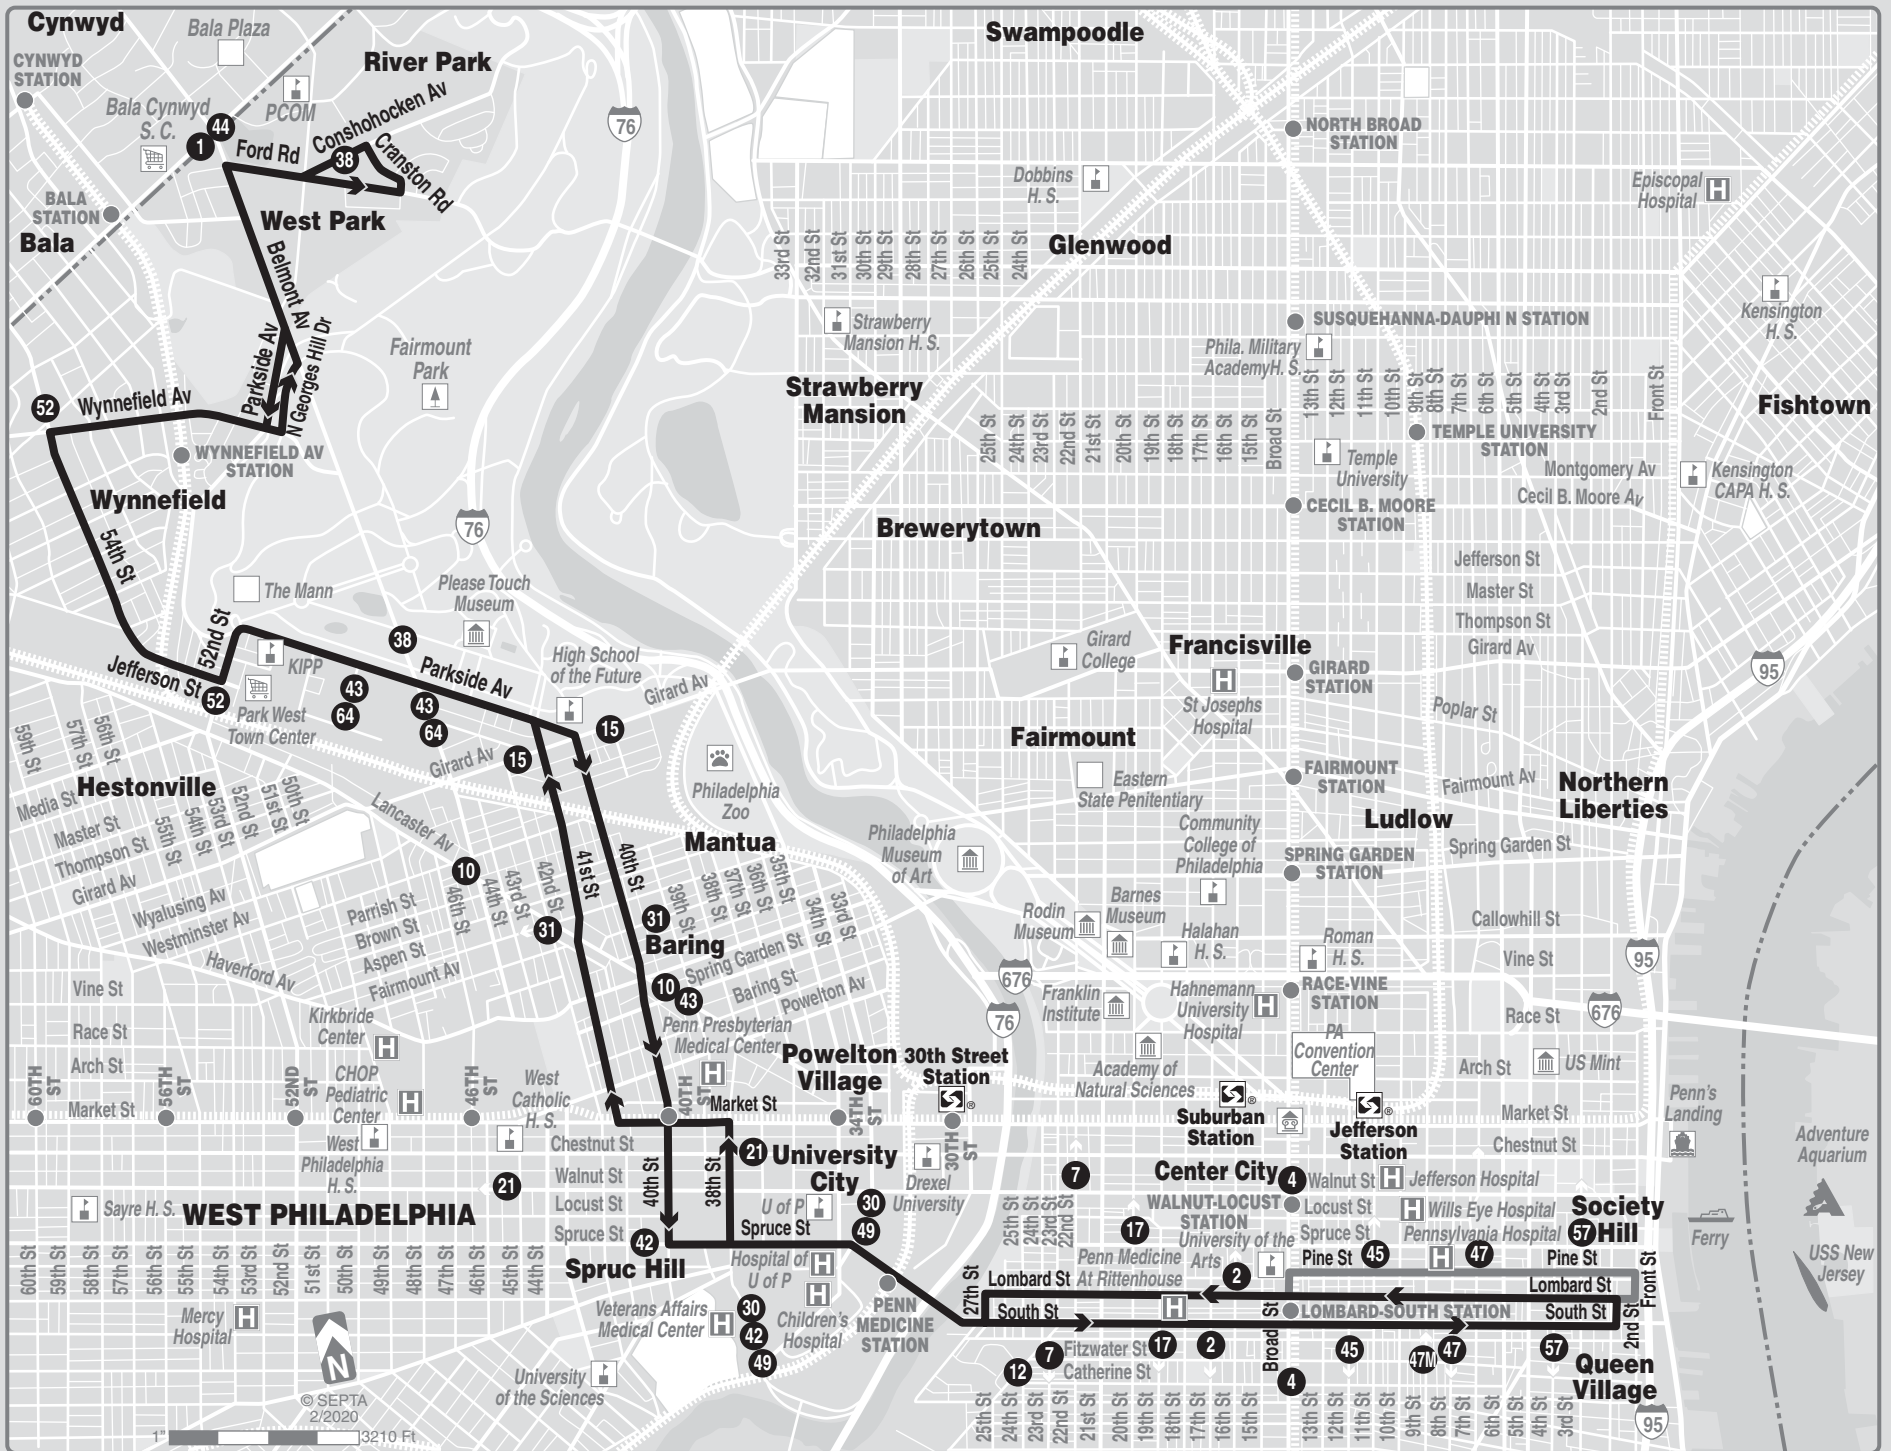

40

Effective February 23, 2020

2nd-Lombard to Conshohocken- Monument

Serving Society Hill
and West Park

Customer Service 215-580-7800
TDD/TTY 215-580-7853
www.septa.org

**Yield the
Priority Seat
to Riders with
Disabilities
& Seniors**

TRAVEL TIPS

- Sunday schedule will be operated on New Year's, Memorial, Independence, Labor, Thanksgiving and Christmas days.
- Fare payment options: cash, or SEPTA Key Card with Pass or Travel Wallet Funds. Go to www.septa.org or m.septa.org for schedules & real time information. Try **Schedules to Go** for next 10 scheduled trips (smart phone users) or **SMS Schedules** for next 4 scheduled trips (by text message); See bus/trolley locations on **TransitView**.
- To **SAVE** Money on Your Commute visit www.thecommuterschoice.com