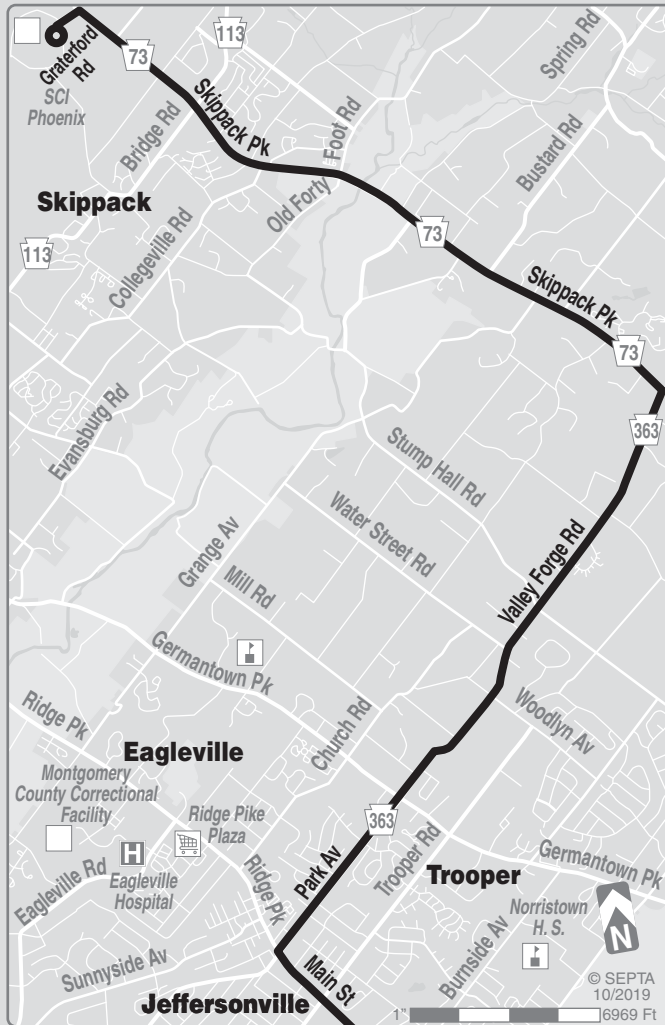

91
Effective March 14, 2020

SEPTA

Graterford
to Norristown
Transportation
Center

SATURDAYS					
To Graterford			To Norristown Transportation Center		
Norristown Transportation Center	Main St & Forrest Av (Jeffersonville)	SCI Phoenix (Graterford)	SCI Phoenix (Graterford)	Main St & Forrest Av (Jeffersonville)	Norristown Transportation Center
AM SERVICE			AM SERVICE		
8.20	8.26	8.53	9.10	9.37	9.44
10.20	10.27	10.56	11.10	11.39	11.46
PM SERVICE			PM SERVICE		
2.20	2.27	2.58	3.10	3.39	3.47

Subject To Change

TRAVEL TIPS

- Route 91 does not operate on Weekdays, Sundays or on New Year's, Memorial, Independence, Labor, Thanksgiving, and Christmas days.
- Fare payment options: cash, or SEPTA Key Card with Pass or Travel Wallet Funds. Go to www.septa.org or m.septa.org for schedules & real time information. Try **Schedules to Go** for next 10 scheduled trips (smart phone users) or **SMS Schedules** for next 4 scheduled trips (by text message); See bus/trolley locations on **TransitView**.
- To SAVE Money on Your Commute visit www.thecommuterschoice.com