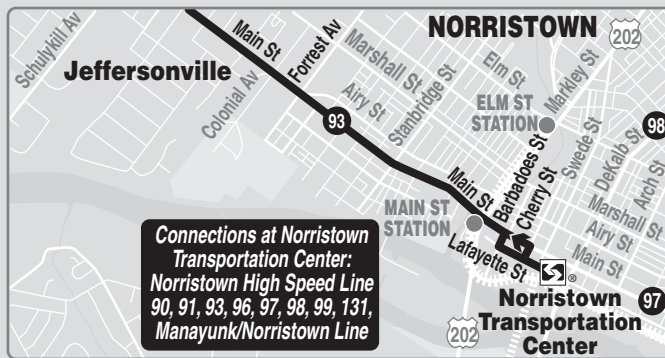

91
Effective March 14, 2020

SEPTA

Graterford
to Norristown
Transportation
Center

SATURDAYS					
To Graterford			To Norristown Transportation Center		
Norristown Transportation Center	Main St & Forrest Av (Jeffersonville)	SCI Phoenix (Graterford)	SCI Phoenix (Graterford)	Main St & Forrest Av (Jeffersonville)	Norristown Transportation Center
AM SERVICE			AM SERVICE		
8.20	8.26	8.53	9.10	9.37	9.44
10.20	10.27	10.56	11.10	11.39	11.46
PM SERVICE			PM SERVICE		
2.20	2.27	2.58	3.10	3.39	3.47

Subject To Change

TRAVEL TIPS

- Route 91 does not operate on Weekdays, Sundays or on New Year's, Memorial, Independence, Labor, Thanksgiving, and Christmas days.
- Fare payment options: cash, or SEPTA Key Card with Pass or Travel Wallet Funds. Go to www.septa.org or m.septa.org for schedules & real time information. Try **Schedules to Go** for next 10 scheduled trips (smart phone users) or **SMS Schedules** for next 4 scheduled trips (by text message); See bus/trolley locations on **TransitView**.
- To SAVE Money on Your Commute visit www.thecommuterschoice.com