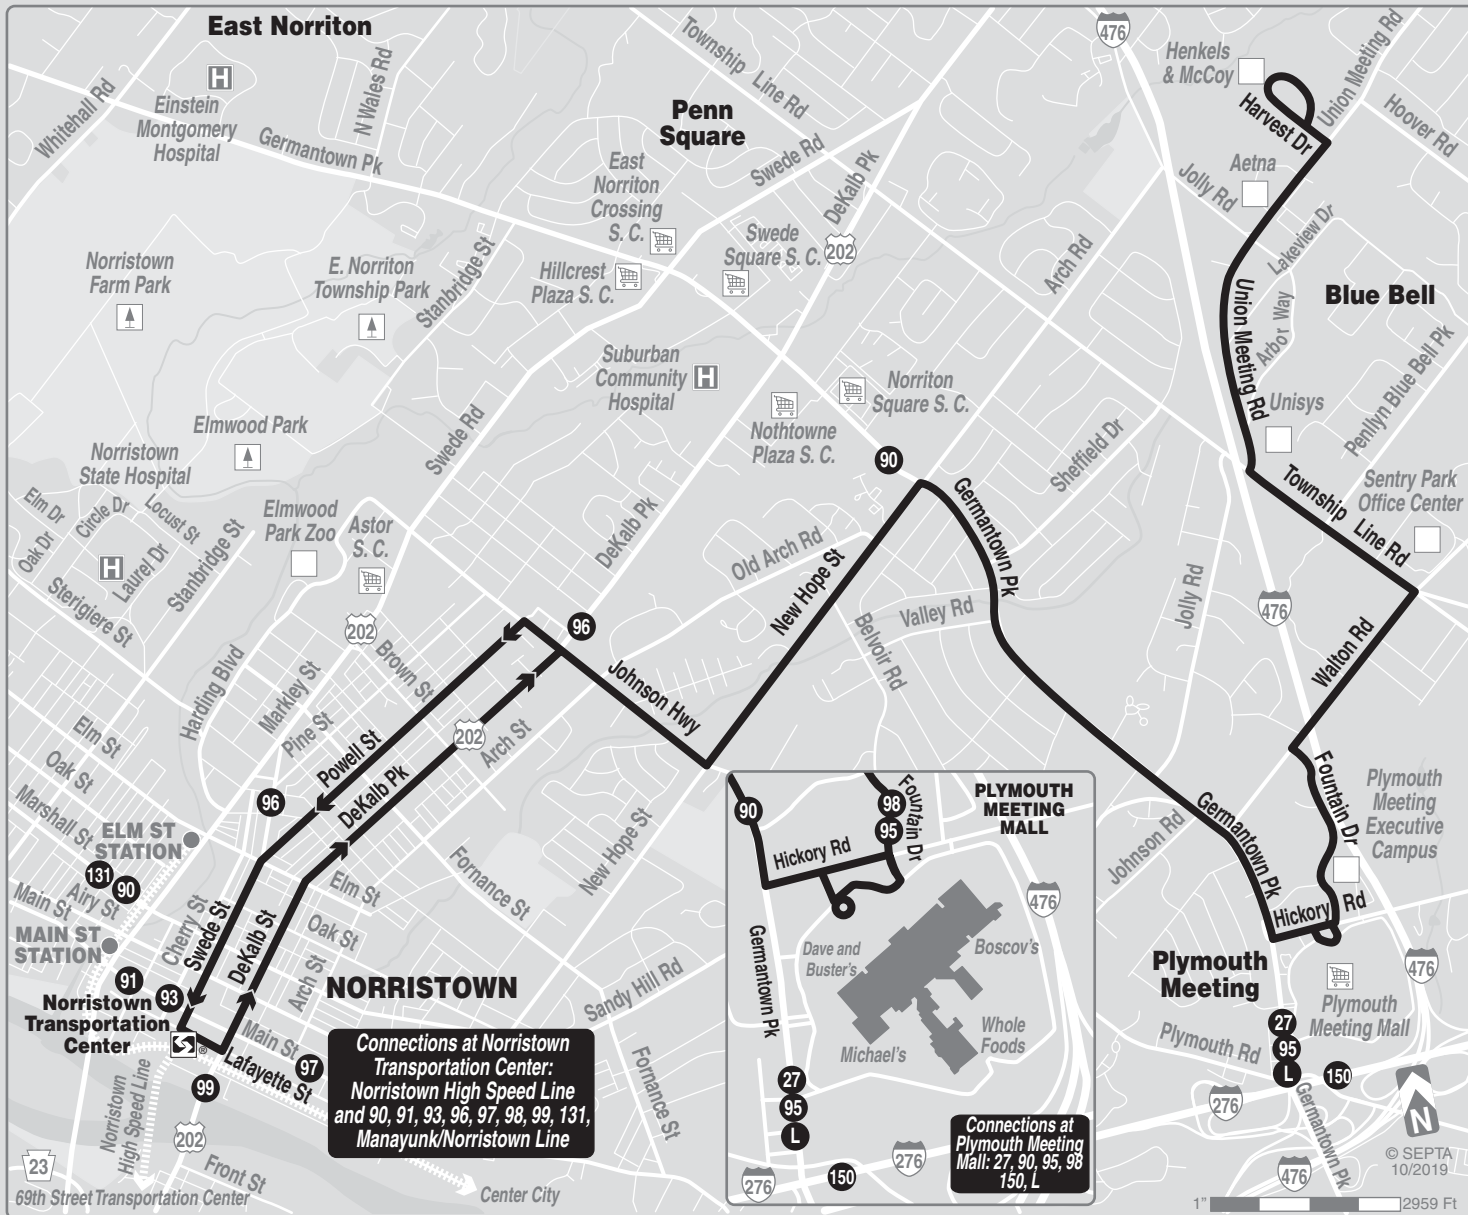

MONDAYS THROUGH FRIDAYS									
To Blue Bell or Plymouth Meeting Mall					To Norristown Transportation Center				
Norristown Transportation Center	New Hope St and Johnson Hwy (Norristown)	Arch Rd and Germantown Pk	Plymouth Meeting Mall	Harvest Dr and Union Meeting Rd (Blue Bell)	Harvest Dr and Union Meeting Rd (Blue Bell)	Plymouth Meeting Mall	Arch Rd and Germantown Pk	New Hope and Johnson Hwy (Norristown)	Norristown Transportation Center
AM SERVICE					AM SERVICE				
6.00	6.10	6.12	6.17	6.29	---	5.53	6.01	6.03	6.15
6.35	6.45	6.48	6.53	7.06	---	6.19	6.27	6.29	6.41
7.00	7.10	7.13	7.19	7.33	6.37	6.46	6.55	6.57	7.10
7.35	7.46	7.49	7.56	8.11	7.16	7.25	7.35	7.37	7.50
8.00	8.11	8.14	8.20	8.34	7.38	7.48	7.59	8.01	8.15
8.35	8.46	8.49	8.55	9.09	8.05	8.15	8.26	8.28	8.41
9.00	9.11	9.14	9.19	9.33	8.39	8.49	9.00	9.02	9.15
9.35	9.46	9.49	9.54	10.07	9.07	9.17	9.27	9.29	9.41
10.00	10.11	10.14	10.19	10.32	9.41	9.51	10.01	10.03	10.15
10.35	10.46	10.49	10.54	11.07	10.07	10.17	10.27	10.29	10.41
11.00	11.11	11.14	11.19	11.32	10.41	10.51	11.01	11.03	11.15
11.35	11.46	11.49	11.54	12.07	11.07	11.17	11.27	11.29	11.41
11.41	11.51	12.01	12.03	12.15	11.41	11.51	12.01	12.03	12.15
PM SERVICE					PM SERVICE				
12.00	12.11	12.14	12.20	12.34	12.07	12.17	12.27	12.29	12.41
12.35	12.46	12.49	12.55	1.09	12.41	12.51	1.01	1.03	1.15
1.00	1.11	1.14	1.19	1.33	1.08	1.17	1.27	1.29	1.41
1.35	1.46	1.49	1.54	2.08	1.41	1.50	2.00	2.02	2.15
2.00	2.11	2.14	2.19	2.33	2.07	2.16	2.26	2.28	2.41
2.35	2.46	2.49	2.54	3.08	2.41	2.50	3.00	3.02	3.15
3.00	3.12	3.15	3.21	3.35	3.06	3.15	3.26	3.28	3.41
3.35	3.47	3.50	3.56	4.11	3.37	3.47	3.59	4.01	4.15
4.00	4.12	4.15	4.21	4.36	4.02	4.12	4.24	4.27	4.41
4.35	4.47	4.50	4.56	5.11	4.33	4.44	4.56	4.59	5.13
5.00	5.12	5.15	5.21	5.35	5.02	5.12	5.24	5.27	5.40
5.40	5.52	5.55	6.01	6.15	5.34	5.44	5.56	5.58	6.10
6.00	6.12	6.15	6.20	6.33	6.13	6.22	6.33	6.35	6.45
7.15	7.25	7.28	7.33	7.46	6.39	6.48	6.58	7.00	7.10
8.28	8.38	8.40	8.45	8.58	7.51	8.00	8.10	8.12	8.22
9.50	10.00	10.02	10.07	---	9.09	9.18	9.27	9.29	9.39
10.50	11.00	11.02	11.07	---	---	10.15	10.23	10.25	10.35
					---	11.15	11.23	11.25	11.35

Subject To Change

SATURDAYS									
To Plymouth Meeting Mall					To Norristown Transportation Center				
Norristown Transportation Center	New Hope St and Johnson Hwy (Norristown)	Arch Rd and Germantown Pk	Plymouth Meeting Mall		Plymouth Meeting Mall	Arch Rd and Germantown Pk	New Hope and Johnson Hwy (Norristown)	Norristown Transportation Center	
AM SERVICE					AM SERVICE				
6.15	6.24	6.27	6.32		6.37	6.44	6.46	6.55	
7.15	7.25	7.28	7.33		7.32	7.39	7.41	7.50	
8.15	8.26	8.29	8.34		8.30	8.37	8.39	8.50	
9.15	9.26	9.29	9.34		9.30	9.37	9.39	9.50	
10.15	10.26	10.29	10.34		10.29	10.36	10.39	10.50	
11.15	11.26	11.29	11.35		11.28	11.36	11.39	11.50	
PM SERVICE					PM SERVICE				
12.15	12.26	12.29	12.35		12.28	12.36	12.39	12.50	
1.15	1.26	1.29	1.35		1.28	1.36	1.39	1.50	
2.15	2.26	2.29	2.35		2.27	2.36	2.39	2.50	
3.15	3.26	3.29	3.35		3.26	3.35	3.38	3.50	
4.15	4.26	4.29	4.35		4.28	4.37	4.40	4.50	
5.15	5.26	5.29	5.35		5.28	5.37	5.40	5.50	
6.15	6.25	6.28	6.34		6.29	6.37	6.40	6.50	
7.15	7.25	7.28	7.33		7.40	7.48	7.51	8.01	
8.15	8.25	8.28	8.33		8.41	8.48	8.51	9.00	
9.15	9.25	9.28	9.33		9.40	9.47	9.50	9.59	
10.15	10.25	10.28	10.33		10.40	10.47	10.50	10.59