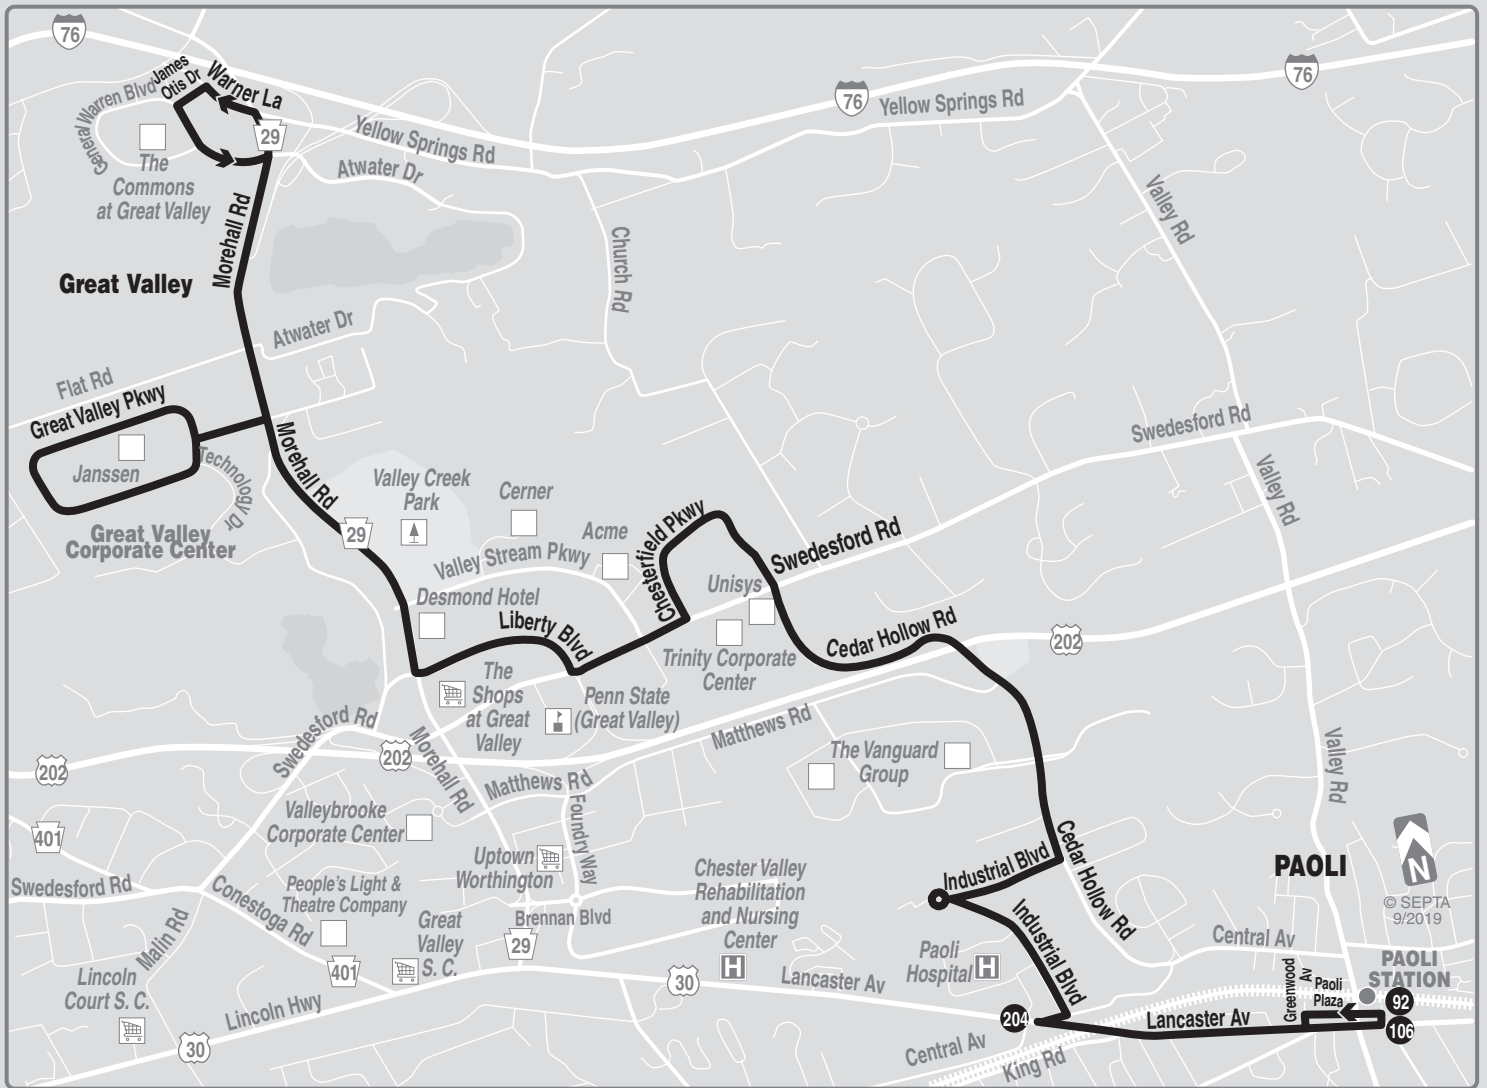

206

Effective March 9, 2020

The Commons at Great Valley to Paoli Station

Serving Great Valley
Corporate Center

**Yield the
Priority Seat
to Riders with
Disabilities
& Seniors**

© SEPTA
9/2019

PAOLI STATION

MONDAYS THROUGH FRIDAYS				
To The Commons at Great Valley				
Paoli Station	Cedar Hollow Rd and Vanguard Blvd	Chesterfield Pkwy and Swedesford Rd	Great Valley Pkwy and Technology Dr	Gen Warren Blvd and James Otis Dr (The Commons at Great Valley)
AM SERVICE				
6.29	6.35	6.39	6.49	6.54
6.58	7.05	7.09	7.18	7.24
7.20	7.26	7.30	7.40	7.46
8.02	8.10	8.14	8.24	8.32
8.31	8.38	8.42	8.52	8.58
9.11	9.18	9.22	9.30	9.35
9.35	9.41	9.45	9.53	9.58
10.39	10.45	10.49	10.57	11.01
To Paoli Station				
Gen Warren Blvd and James Otis Dr (The Commons at Great Valley)	Great Valley Pkwy and Technology Dr	Chesterfield Pkwy and Swedesford Rd	Cedar Hollow Rd and Vanguard Blvd	Paoli Station
PM SERVICE				
2.56	3.02	3.08	3.12	3.21
3.24	3.31	3.37	3.41	3.50
3.48	3.54	4.01	4.05	4.15
4.27	4.33	4.40	4.44	4.55
4.46	4.52	5.00	5.04	5.15
5.30	5.36	5.43	5.47	5.56
5.52	5.58	6.05	6.09	6.18

Subject To Change

TRAVEL TIPS
<ul style="list-style-type: none"> • Route 206 does not operate on Saturdays, Sundays or Holidays (New Year's, Memorial, Independence, Labor, Thanksgiving, and Christmas days). • Please consult Paoli/Thorndale Line timetables for details relating to service. • Route 206 AM buses will wait for up to 10 minutes in the event that a train from Philadelphia arrives late, otherwise buses will operate as scheduled. • Fare payment options: cash, or SEPTA Key Card with Pass or Travel Wallet Funds. Go to www.septa.org or m.septa.org for schedules & real time information. Try Schedules to Go for next 10 scheduled trips (smart phone users) or SMS Schedules for next 4 scheduled trips (by text message); See bus/trolley locations on TransitView. • To SAVE Money on Your Commute visit www.thecommuterschoice.com