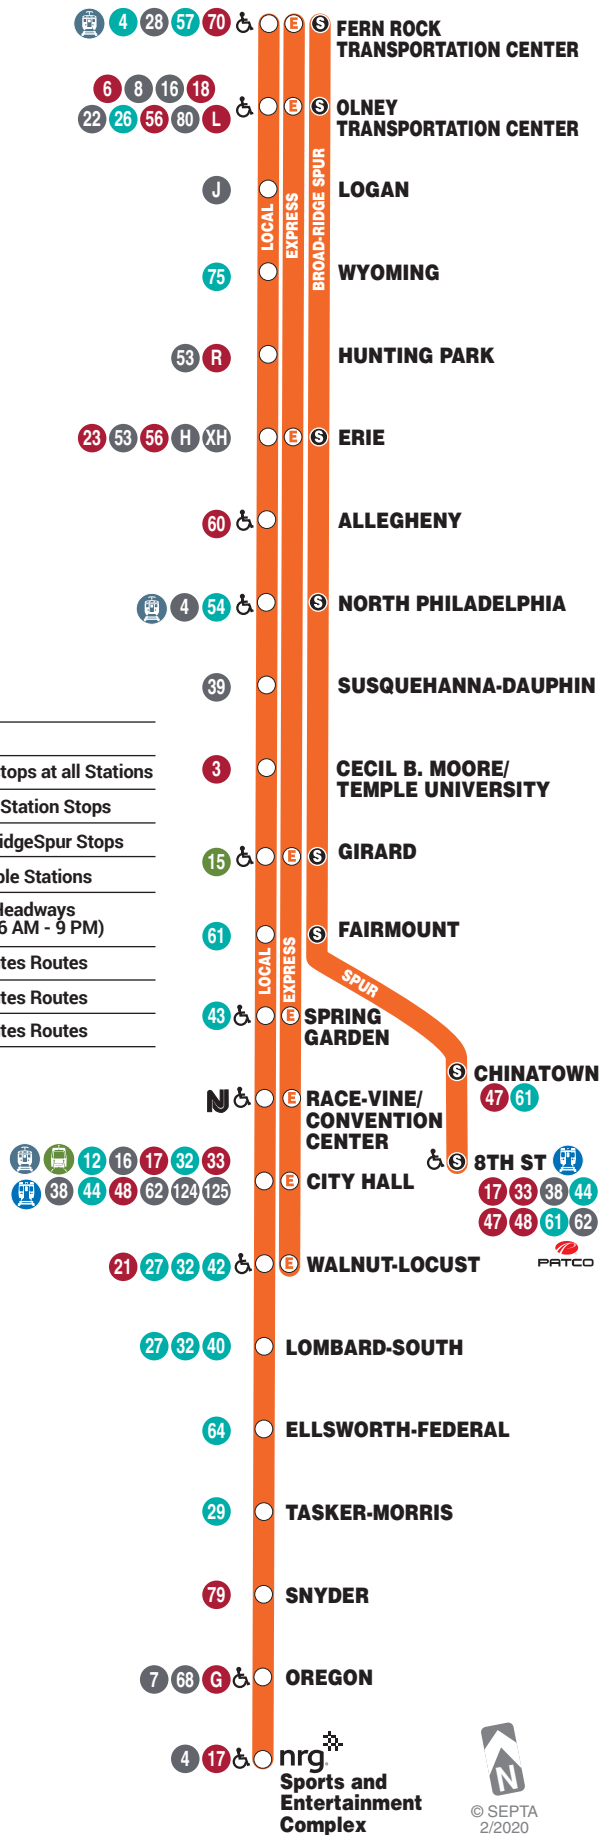

# Broad Street Line

### NRG Station to Fern Rock Transportation Center

Serving Center City

Operating

15 | Every 15 Minutes Max

15 | 15 Hours / Day  
6:00 A.M. – 9:00 P.M.

5 | 5 Days / Week  
Monday – Friday

# What the frequency icons mean

**15-Minute Routes**  
Service operates every 15 minutes max, 15 hours a day (6:00 a.m. to 9:00 p.m.), 5 days per week (Monday thru Friday)

**Every 30 minutes max,**  
15 hours a day, 5 days a week

## Legend

- LOCAL stops at all Stations
  - ⓔ Express Station Stops
  - Ⓢ Broad-RidgeSpur Stops
  - ♿ Accessible Stations
- Bus Route Headways (Weekdays 6 AM - 9 PM)
- 15 Minutes Routes
  - 30 Minutes Routes
  - 60 Minutes Routes