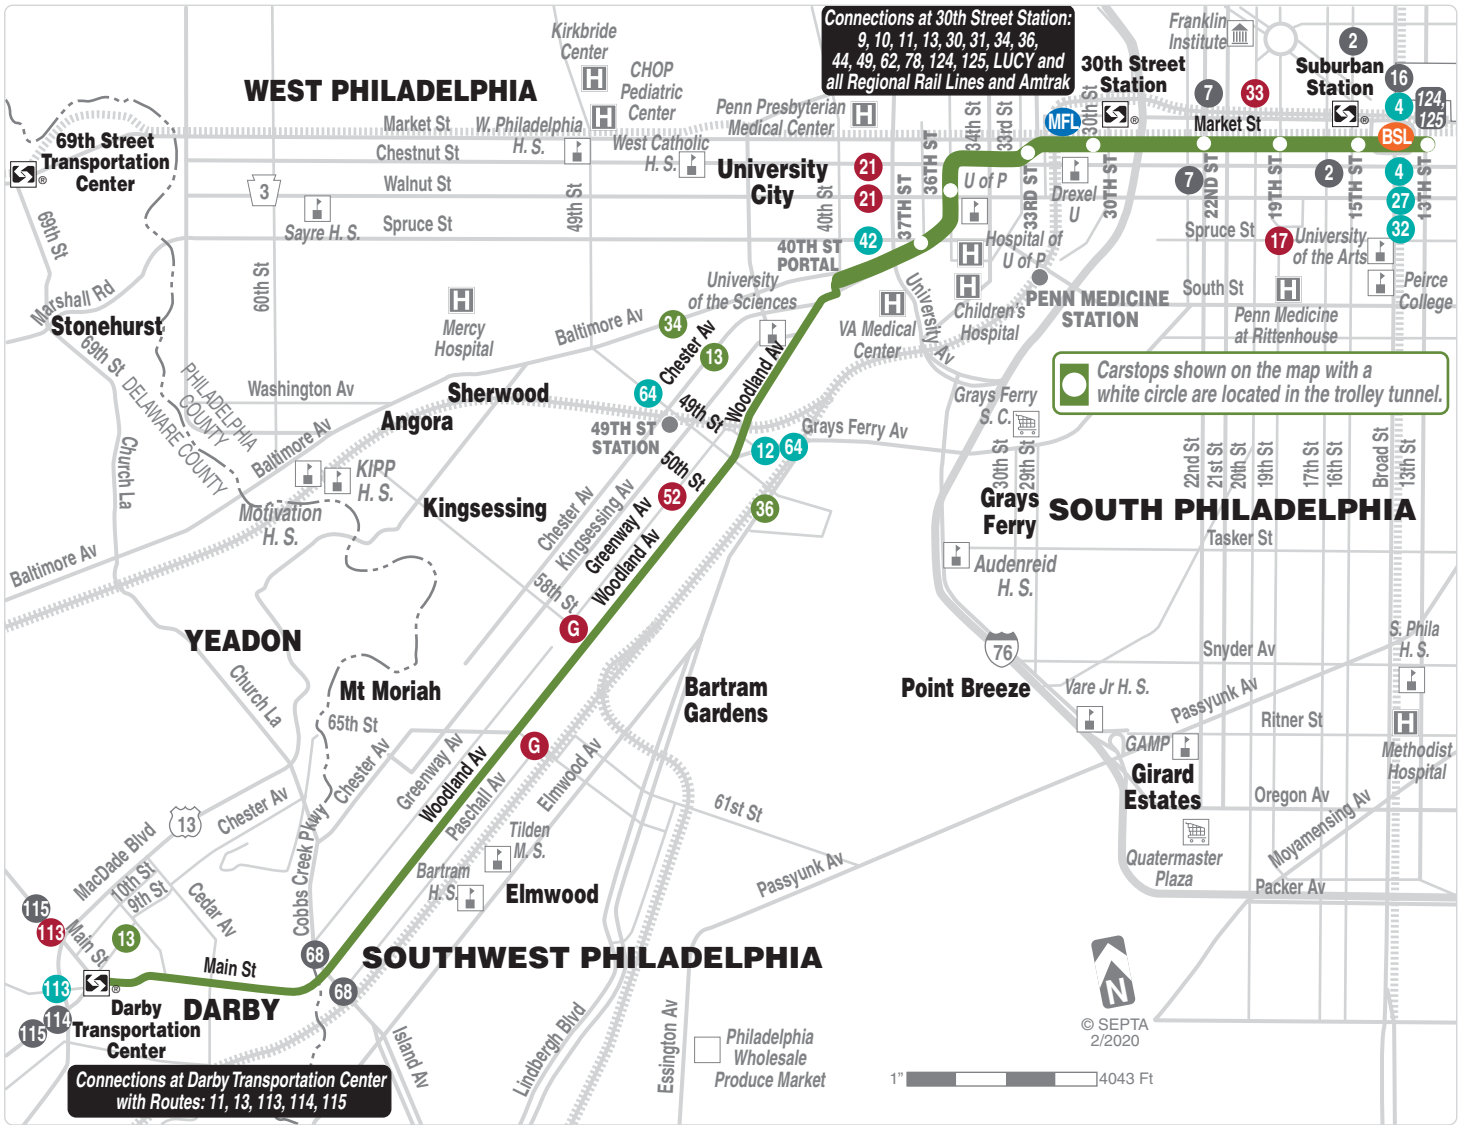

February 23, 2020

11

**13th-Market to
Darby Transportation
Center**

**Serving
Center City
and Southwest
Philadelphia**

Operating

15 | Every 15 Minutes Max

15 | 15 Hours / Day
6:00 A.M. – 9:00 P.M.

5 | 5 Days / Week
Monday – Friday

What the frequency icons mean

15-Minute Routes

Service operates every 15 minutes max, 15 hours a day (6:00 a.m. to 9:00 p.m.), 5 days per week (Monday thru Friday)

Every **30 minutes max,** 15 hours a day, 5 days a week

Sundays					
To 13th-Market					
Darby Transportation Center	Island and Woodland Aves	62nd St and Woodland Av	50th St and Woodland Av	40th St Portal	13th and Market Sts
AM SERVICE					
---	4.26	4.32	4.38	4.42	C4.52
5.02	5.07	5.13	5.19	5.23	5.33
5.32	5.37	5.43	5.49	5.53	6.03
6.01	6.06	6.12	6.19	6.23	6.33
6.31	6.36	6.42	6.49	6.53	7.03
7.01	7.06	7.12	7.19	7.23	7.33
7.31	7.36	7.42	7.49	7.53	8.03
7.59	8.04	8.11	8.18	8.23	8.33
8.28	8.33	8.40	8.47	8.52	9.03
8.57	9.02	9.10	9.17	9.22	9.33
9.27	9.32	9.40	9.47	9.52	10.03
9.53	9.58	10.06	10.14	10.19	10.30
10.17	10.22	10.30	10.38	10.43	10.54
10.37	10.42	10.50	10.58	11.03	11.14
10.57	11.02	11.10	11.18	11.23	11.34
11.18	11.23	11.31	11.39	11.44	11.55
11.37	11.42	11.50	11.58	12.03	12.14
11.57	12.02	12.10	12.18	12.23	12.34
PM SERVICE					
12.17	12.22	12.30	12.38	12.43	12.54
12.37	12.42	12.50	12.58	1.03	1.14
12.57	1.02	1.10	1.18	1.23	1.34
1.17	1.22	1.30	1.38	1.43	1.54
1.38	1.43	1.51	1.59	2.04	2.14
1.58	2.03	2.11	2.19	2.24	2.34
2.18	2.23	2.31	2.39	2.44	2.54
2.38	2.43	2.51	2.59	3.04	3.14
2.58	3.03	3.11	3.19	3.24	3.34
3.18	3.23	3.31	3.39	3.44	3.54
3.39	3.44	3.52	4.00	4.04	4.14
3.59	4.04	4.12	4.20	4.24	4.34
4.19	4.24	4.32	4.40	4.44	4.54
4.39	4.44	4.52	5.00	5.04	5.14
5.00	5.05	5.12	5.20	5.24	5.34
5.20	5.25	5.32	5.40	5.44	5.54
5.40	5.45	5.52	6.00	6.04	6.14
6.00	6.05	6.12	6.20	6.24	6.34
6.20	6.25	6.32	6.40	6.44	6.54
6.41	6.46	6.53	7.00	7.04	7.14
7.01	7.06	7.13	7.20	7.24	7.34
7.21	7.26	7.33	7.40	7.44	7.54
7.41	7.46	7.53	8.00	8.04	8.14
8.02	8.07	8.13	8.20</		