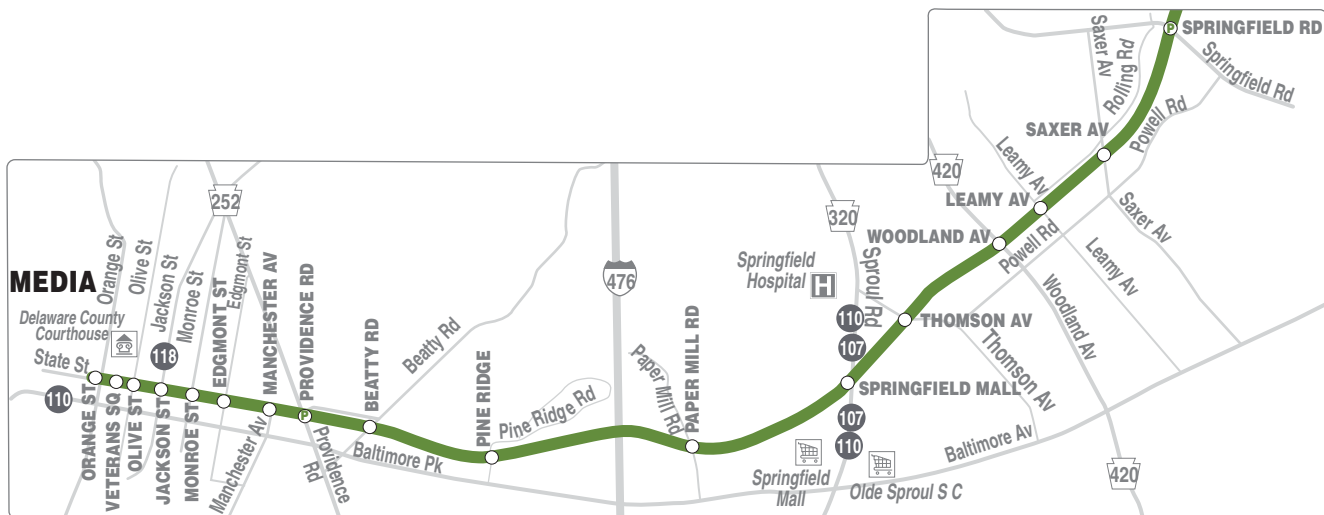

March 9, 2020

101

Media to
69th Street
Transportation
Center

Serving
Springfield

This route runs weekdays

- 30 | Every 30 minutes or less
 - 15 | 15 hours per day (6:00 a.m. to 9:00 p.m.)
 - 5 | 5 days per week (Monday thru Friday)
-

What the frequency icons mean

30-Minute Routes
Service operates every 30 minutes max, 15 hours a day (6:00 a.m. to 9:00 p.m.), 5 days per week (Monday thru Friday)

Every 15 minutes max,
15 hours a day, 5 days a week

TRAVEL TIPS

- Sunday schedule will be operated on New Year's, Memorial, Independence, Labor, Thanksgiving, and Christmas days.
- Fare payment options: cash, or SEPTA Key Card with Pass or Travel Wallet Funds. Go to www.septa.org or m.septa.org for schedules & real time information. Try **Schedules to Go** for next 10 scheduled trips (smart phone users) or **SMS Schedules** for next 4 scheduled trips (by text message); See bus/trolley locations on **TransitView**.
- To **SAVE** Money on Your Commute visit www.thecommuterschoice.com