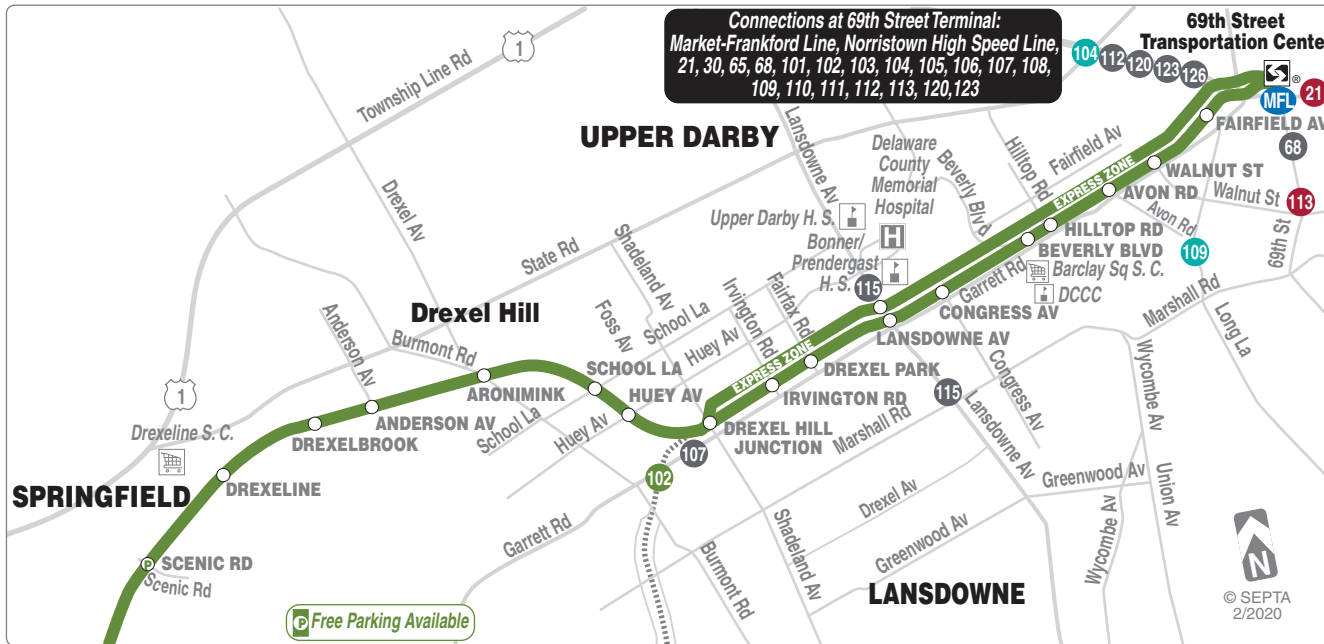

March 9, 2020

101

Media to
69th Street
Transportation
Center

Serving
Springfield

This route runs weekdays

- 30 | Every 30 minutes or less
 - 15 | 15 hours per day (6:00 a.m. to 9:00 p.m.)
 - 5 | 5 days per week (Monday thru Friday)
-

What the frequency icons mean

30-Minute Routes
Service operates every 30 minutes max, 15 hours a day (6:00 a.m. to 9:00 p.m.), 5 days per week (Monday thru Friday)

Every 15 minutes max,
15 hours a day, 5 days a week