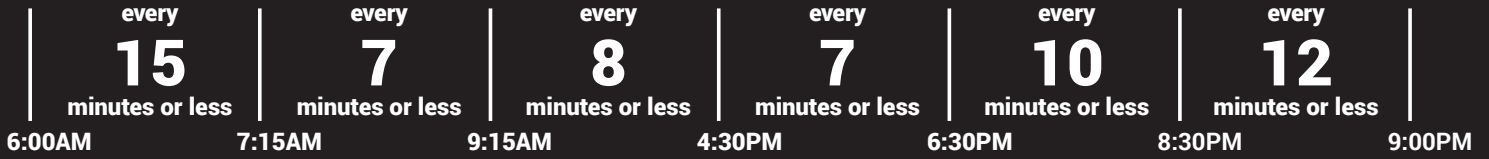

WEEKDAY SERVICE FREQUENCY

Weekdays							
To NRG Station							
Fern Rock Transportation Center	Olney Transportation Center	Errie	Cecil B. Moore/ Temple University	City Hall	Walnut-Locust	NRG	
AM SERVICE (TRAIN)							
4.45	—	—	—	5.00	5.01	5.13	
5.00	5.03	5.11	5.17	5.25	5.26	5.38	
5.15	5.18	5.26	5.32	5.40	5.41	5.53	
5.30	5.34	5.42	5.48	5.55	5.57	6.08	
5.45	5.49	5.57	6.03	6.10	6.12	6.23	
5.56	5.59	6.07	6.13	6.21	6.22	6.34	
6.06	6.09	6.17	6.23	6.31	6.32	6.44	
Local trains operate every 8 minutes or less until 6:30PM, then every 12 minutes or less. Express trains operate every 12 Minutes or less 5:45AM - 9:30AM and 1:30PM - 6:15PM							
12.05	12.08	12.16	12.22	12.30	12.31	12.43	
AFTER MIDNIGHT SERVICE (BUS)							
—	—	—	—	12.30	12.32	12.46	
12.14	12.17	12.24	12.31	12.44	12.46	1.00	
12.20	12.23	12.30	12.37	12.50	12.52	1.06	
12.30	12.33	12.40	12.47	1.00	1.01	1.14	
12.40	12.43	12.50	12.57	1.10	1.11	1.24	
12.55	12.58	1.05	1.12	1.25	1.26	1.39	
1.10	1.13	1.20	1.27	1.40	1.41	1.54	
1.24	1.27	1.34	1.41	1.54	1.55	2.08	
1.41	1.44	1.51	1.58	2.10	2.11	2.23	
1.56	1.59	2.06	2.13	2.25	2.26	2.38	
2.11	2.14	2.21	2.28	2.40	2.41	2.53	
2.26	2.29	2.36	2.43	2.55	2.56	3.08	
2.42	2.45	2.52	2.59	3.10	3.11	3.23	
2.58	3.00	3.07	3.14	3.25	3.26	3.38	
3.13	3.15	3.22	3.29	3.40	3.41	3.53	
3.28	3.30	3.37	3.44	3.55	3.56	4.08	
3.43	3.45	3.52	3.59	4.10	4.11	4.23	
3.58	4.00	4.07	4.14	4.25	4.26	4.38	
4.13	4.15	4.22	4.29	4.40	4.41	4.53	
4.23	4.25	4.32	4.39	4.50	4.51	5.03	
4.33	4.35	4.42	4.49	5.00	5.01	5.14	
4.42	4.44	4.51	4.58	5.10	5.11	5.24	
4.52	4.54	5.01	5.08	5.20	5.21	5.34