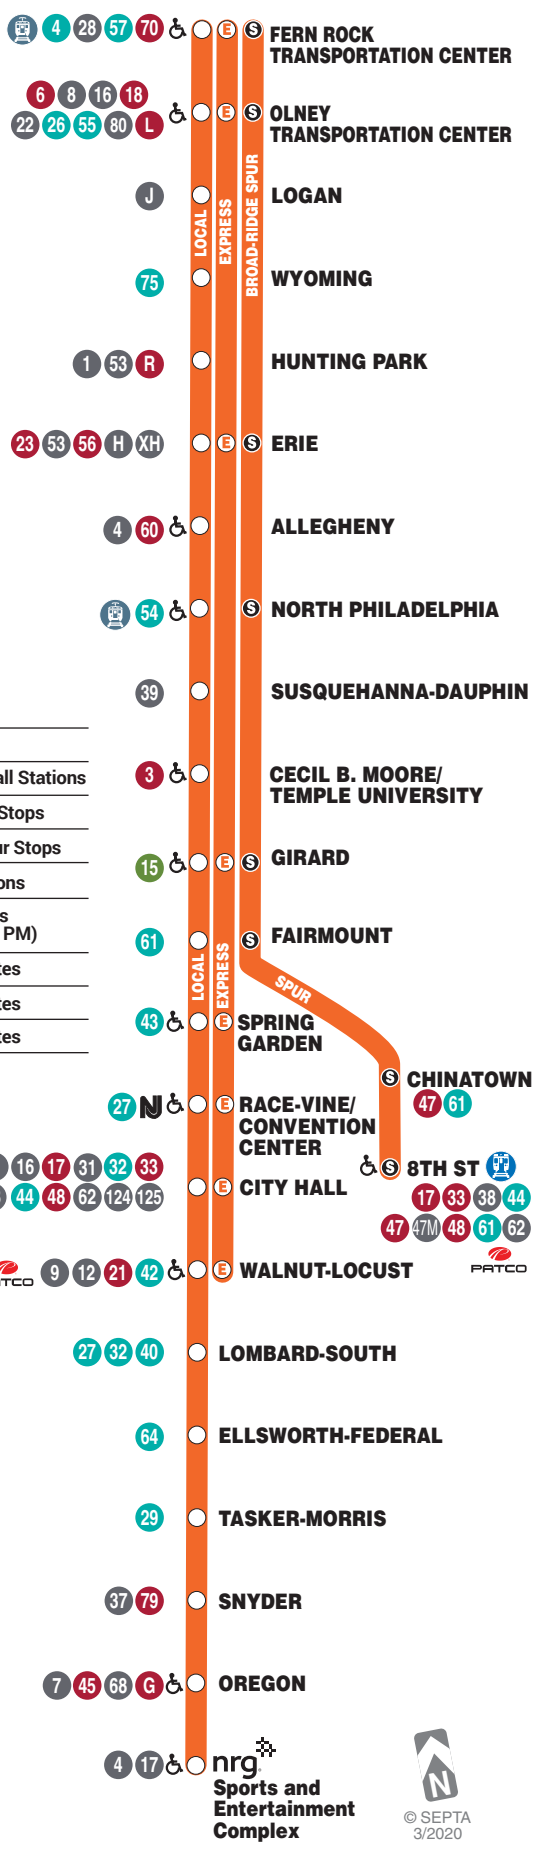

# Broad Street Line

## Broad-Ridge Spur

### NRG Station to Fern Rock Transportation Center

---

Serving Center City

---

Operating

---

**15** | Every 15 Minutes Max

---

**15** | 15 Hours / Day  
6:00 A.M. – 9:00 P.M.

---

**5** | 5 Days / Week  
Monday – Friday

---

- Legend**
- LOCAL stops at all Stations
  - ⓔ Express Station Stops
  - Ⓢ Broad-Ridge Spur Stops
  - ♿ Accessible Stations
  - Bus Route Headways (Weekdays 6 AM - 9 PM)
  - 15 Minutes Routes
  - 30 Minutes Routes
  - 60 Minutes Routes